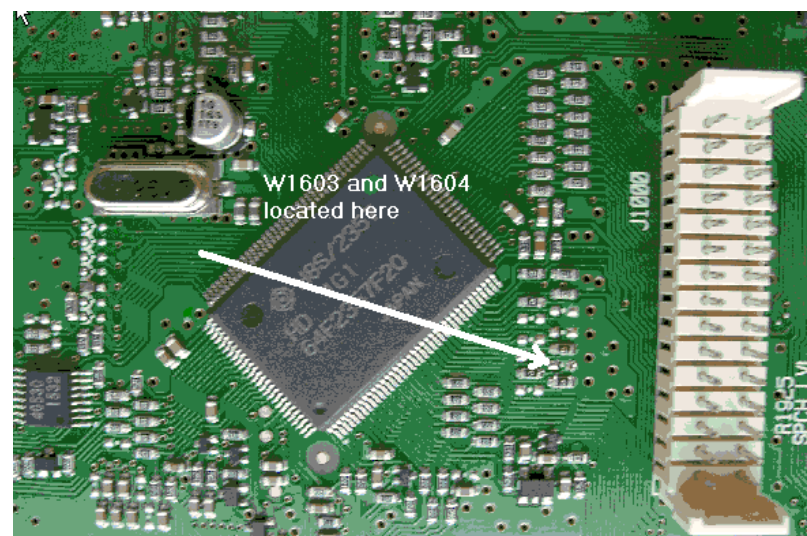

Please note, that you have to remove all 0 Ohm resistors (7 pieces), which are currently not shown on the upper picture.

After the remove, your RX/TX modification is ready to run on the german version of the IC-7400.