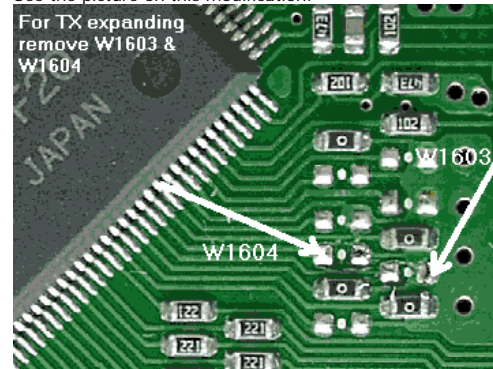

Please note, that you have to remove all 0 Ohm resistors (7 pieces), which are currently not shown on the upper picture.

After the remove, your RX/TX modification is ready to run on the german version of the IC-7400.