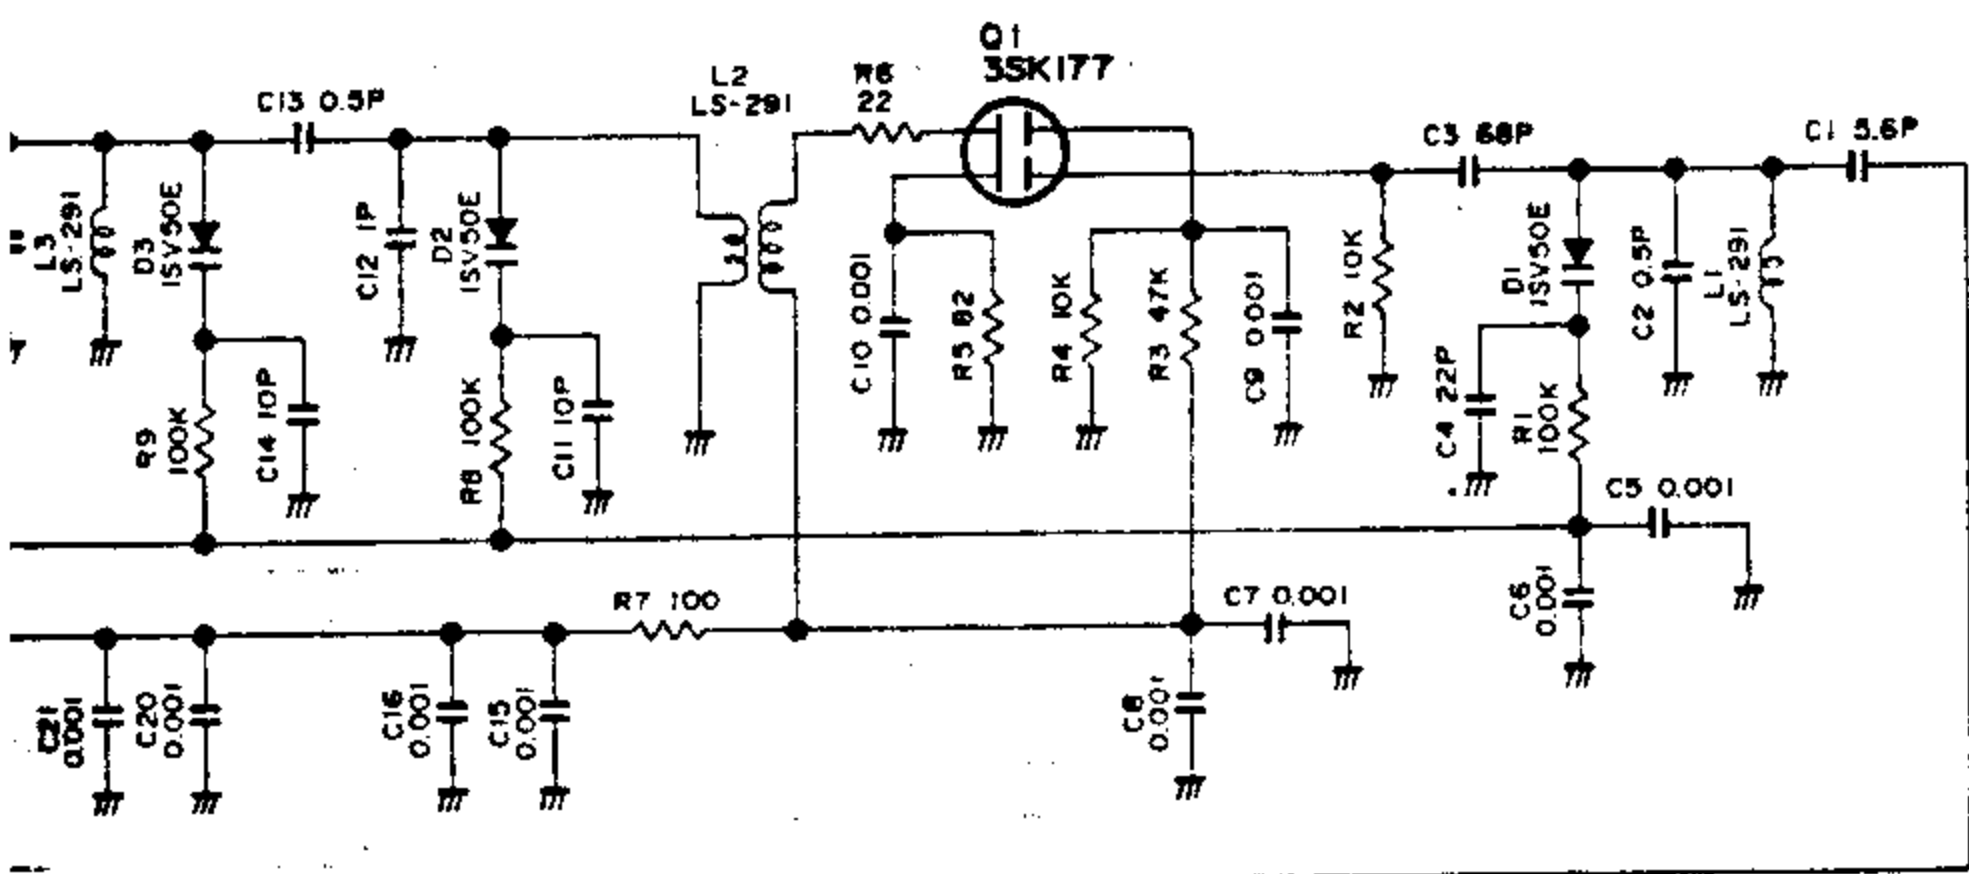

Scanned by IW1AXR
 Downloaded by
 Amateur Radio Directory

ICOM

IC-2400A IC-2400E

SCHE

CHEMATIC DIAGRAM

MAIN B UNIT

Scanned by IW1AXR

Downloaded by
Amateur Radio Directory

To upgrade quality, some components may be subject to change without notice.

A-5051-2EX

Icom Inc.

VR MAIN
 VR SUB

IC 240

IC 2400

MAIN B UNIT

Scanned by IW1AXR
 Downloaded by
 Amateur Radio Directory