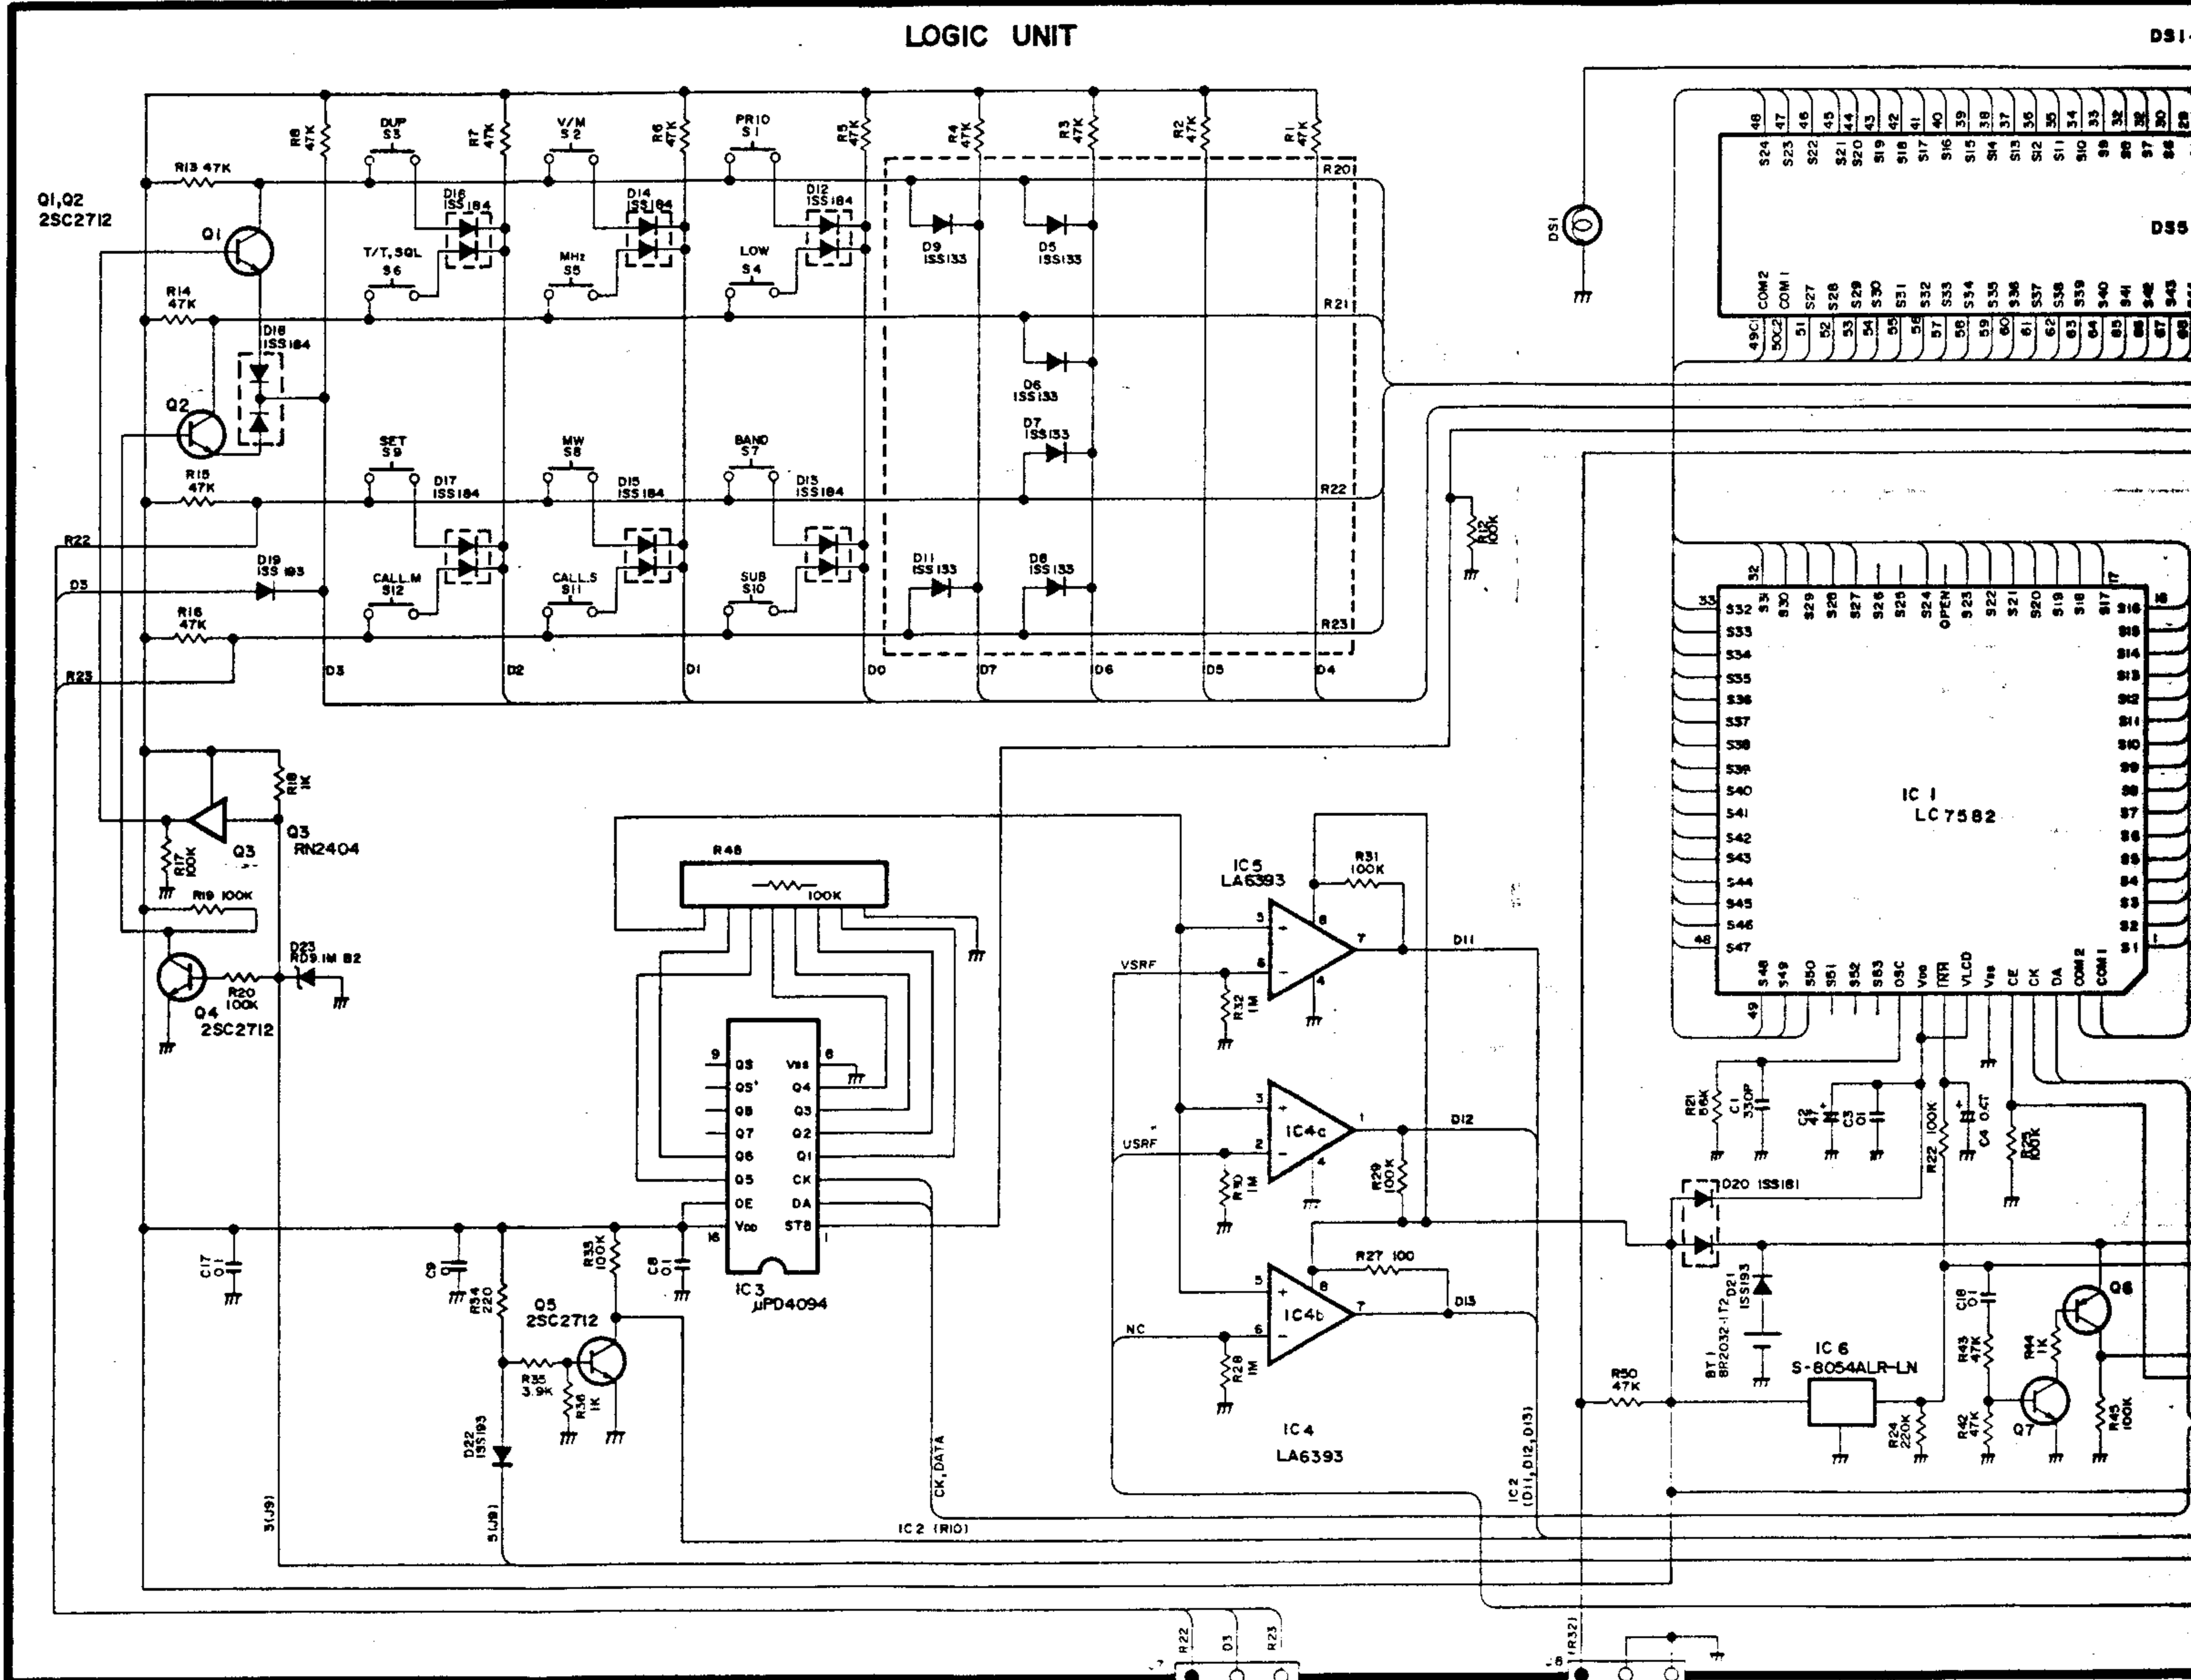

Scanned by IW1AXR
 Downloaded by
 Amateur Radio Directory

ICOM

IC-2400A IC-2400E

SCHE

CHEMATIC DIAGRAM

MAIN B UNIT

Scanned by IW1AXR

Downloaded by
Amateur Radio Directory

To upgrade quality, some components may be subject to change without notice.

A-5051-2EX

Icom Inc.

VR MAIN
 VR SUB

IC 240

IC 2400

MAIN B UNIT

Scanned by IW1AXR
 Downloaded by
 Amateur Radio Directory