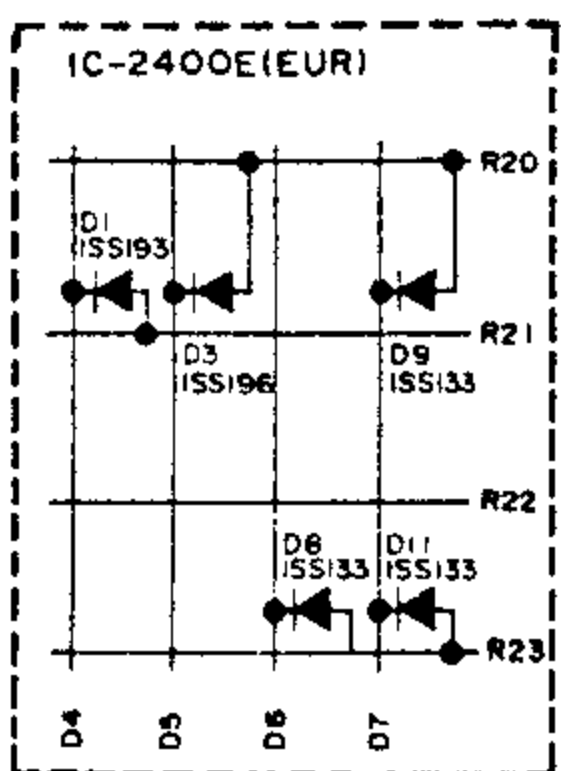

Scanned by IW1AXR
 Downloaded by
 Amateur Radio Directory

ICOM

IC-2400A IC-2400E

SCHE

CHEMATIC DIAGRAM

MAIN B UNIT

Scanned by IW1AXR

Downloaded by
Amateur Radio Directory

To upgrade quality, some components may be subject to change without notice.

A-5051-2EX

Icom Inc.

VR MAIN
 VR SUB

IC 240

IC 2400

MAIN B UNIT

Scanned by IW1AXR
 Downloaded by
 Amateur Radio Directory