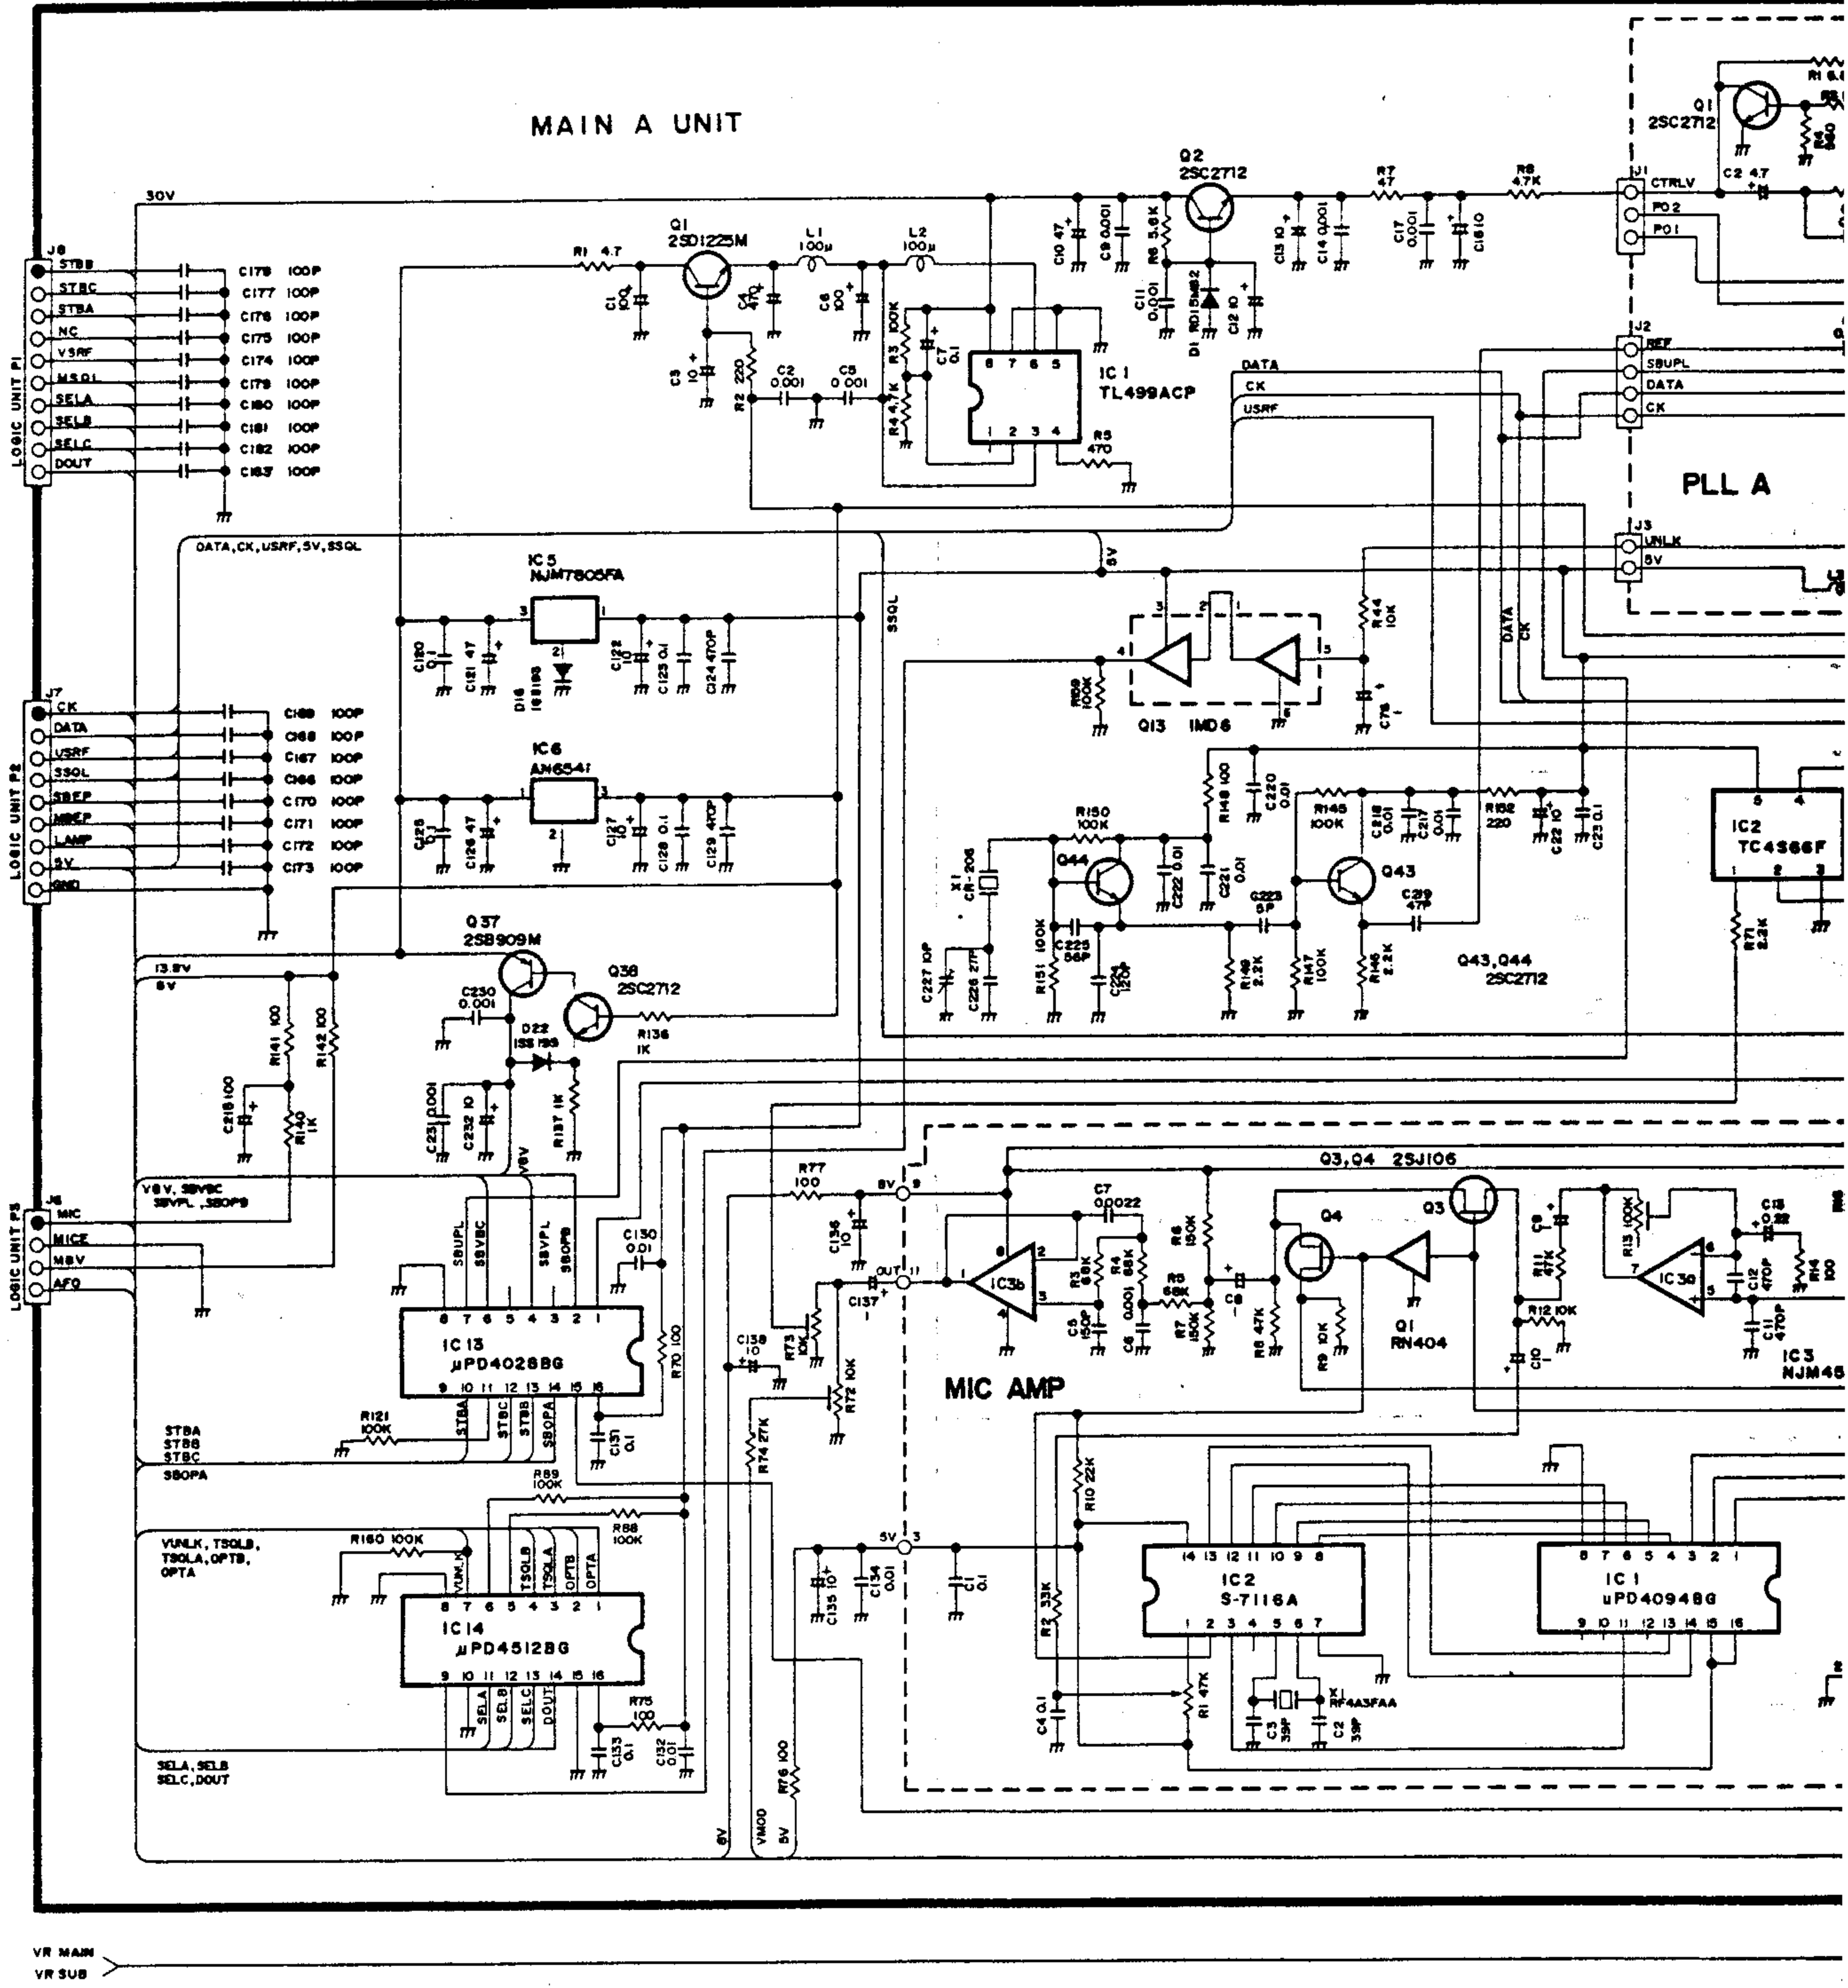

Scanned by IW1AXR
 Downloaded by
 Amateur Radio Directory

ICOM

IC-2400A IC-2400E

SCHE

CHEMATIC DIAGRAM

MAIN B UNIT

Scanned by IW1AXR

Downloaded by
Amateur Radio Directory

To upgrade quality, some components may be subject to change without notice.

A-5051-2EX

Icom Inc.

VR MAIN
 VR SUB

IC 240

IC 2400

MAIN B UNIT

Scanned by IW1AXR
 Downloaded by
 Amateur Radio Directory