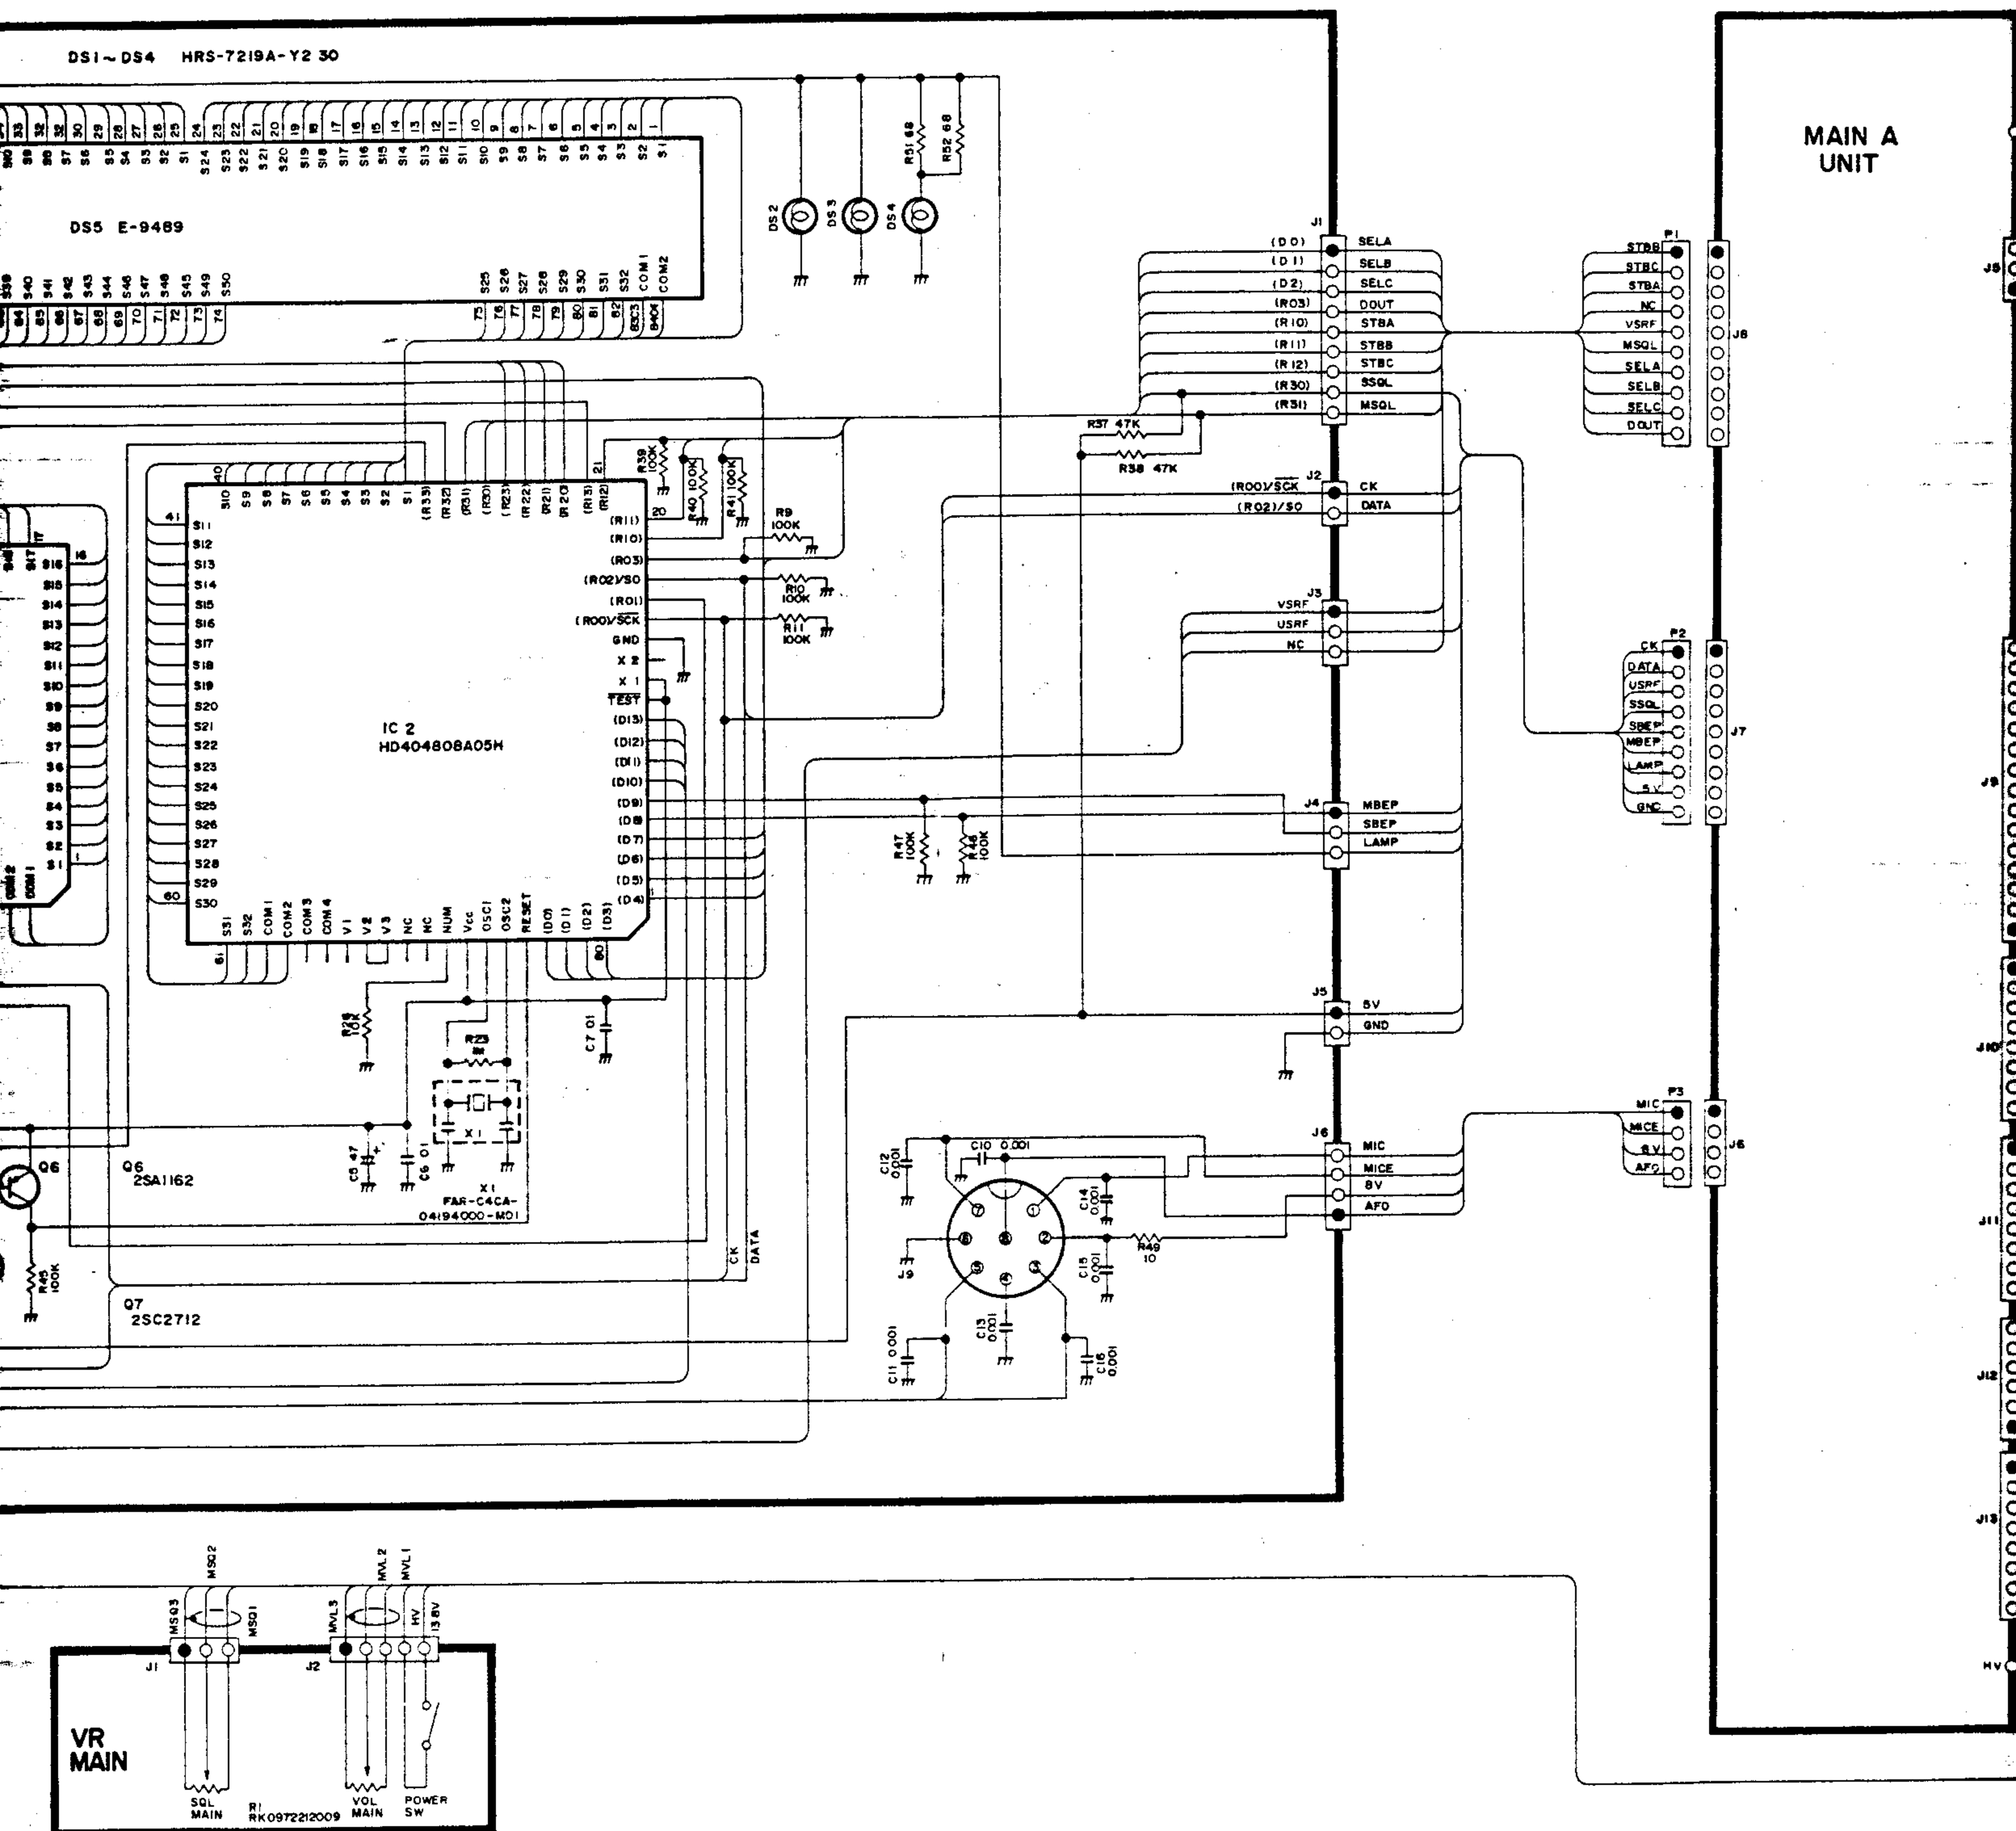

Scanned by IW1AXR
 Downloaded by
 Amateur Radio Directory

ICOM

IC-2400A IC-2400E

SCHE

CHEMATIC DIAGRAM

MAIN B UNIT

Scanned by IW1AXR

Downloaded by
Amateur Radio Directory

To upgrade quality, some components may be subject to change without notice.

A-5051-2EX

Icom Inc.

VR MAIN
 VR SUB

IC 240

IC 2400

MAIN B UNIT

Scanned by IW1AXR
 Downloaded by
 Amateur Radio Directory