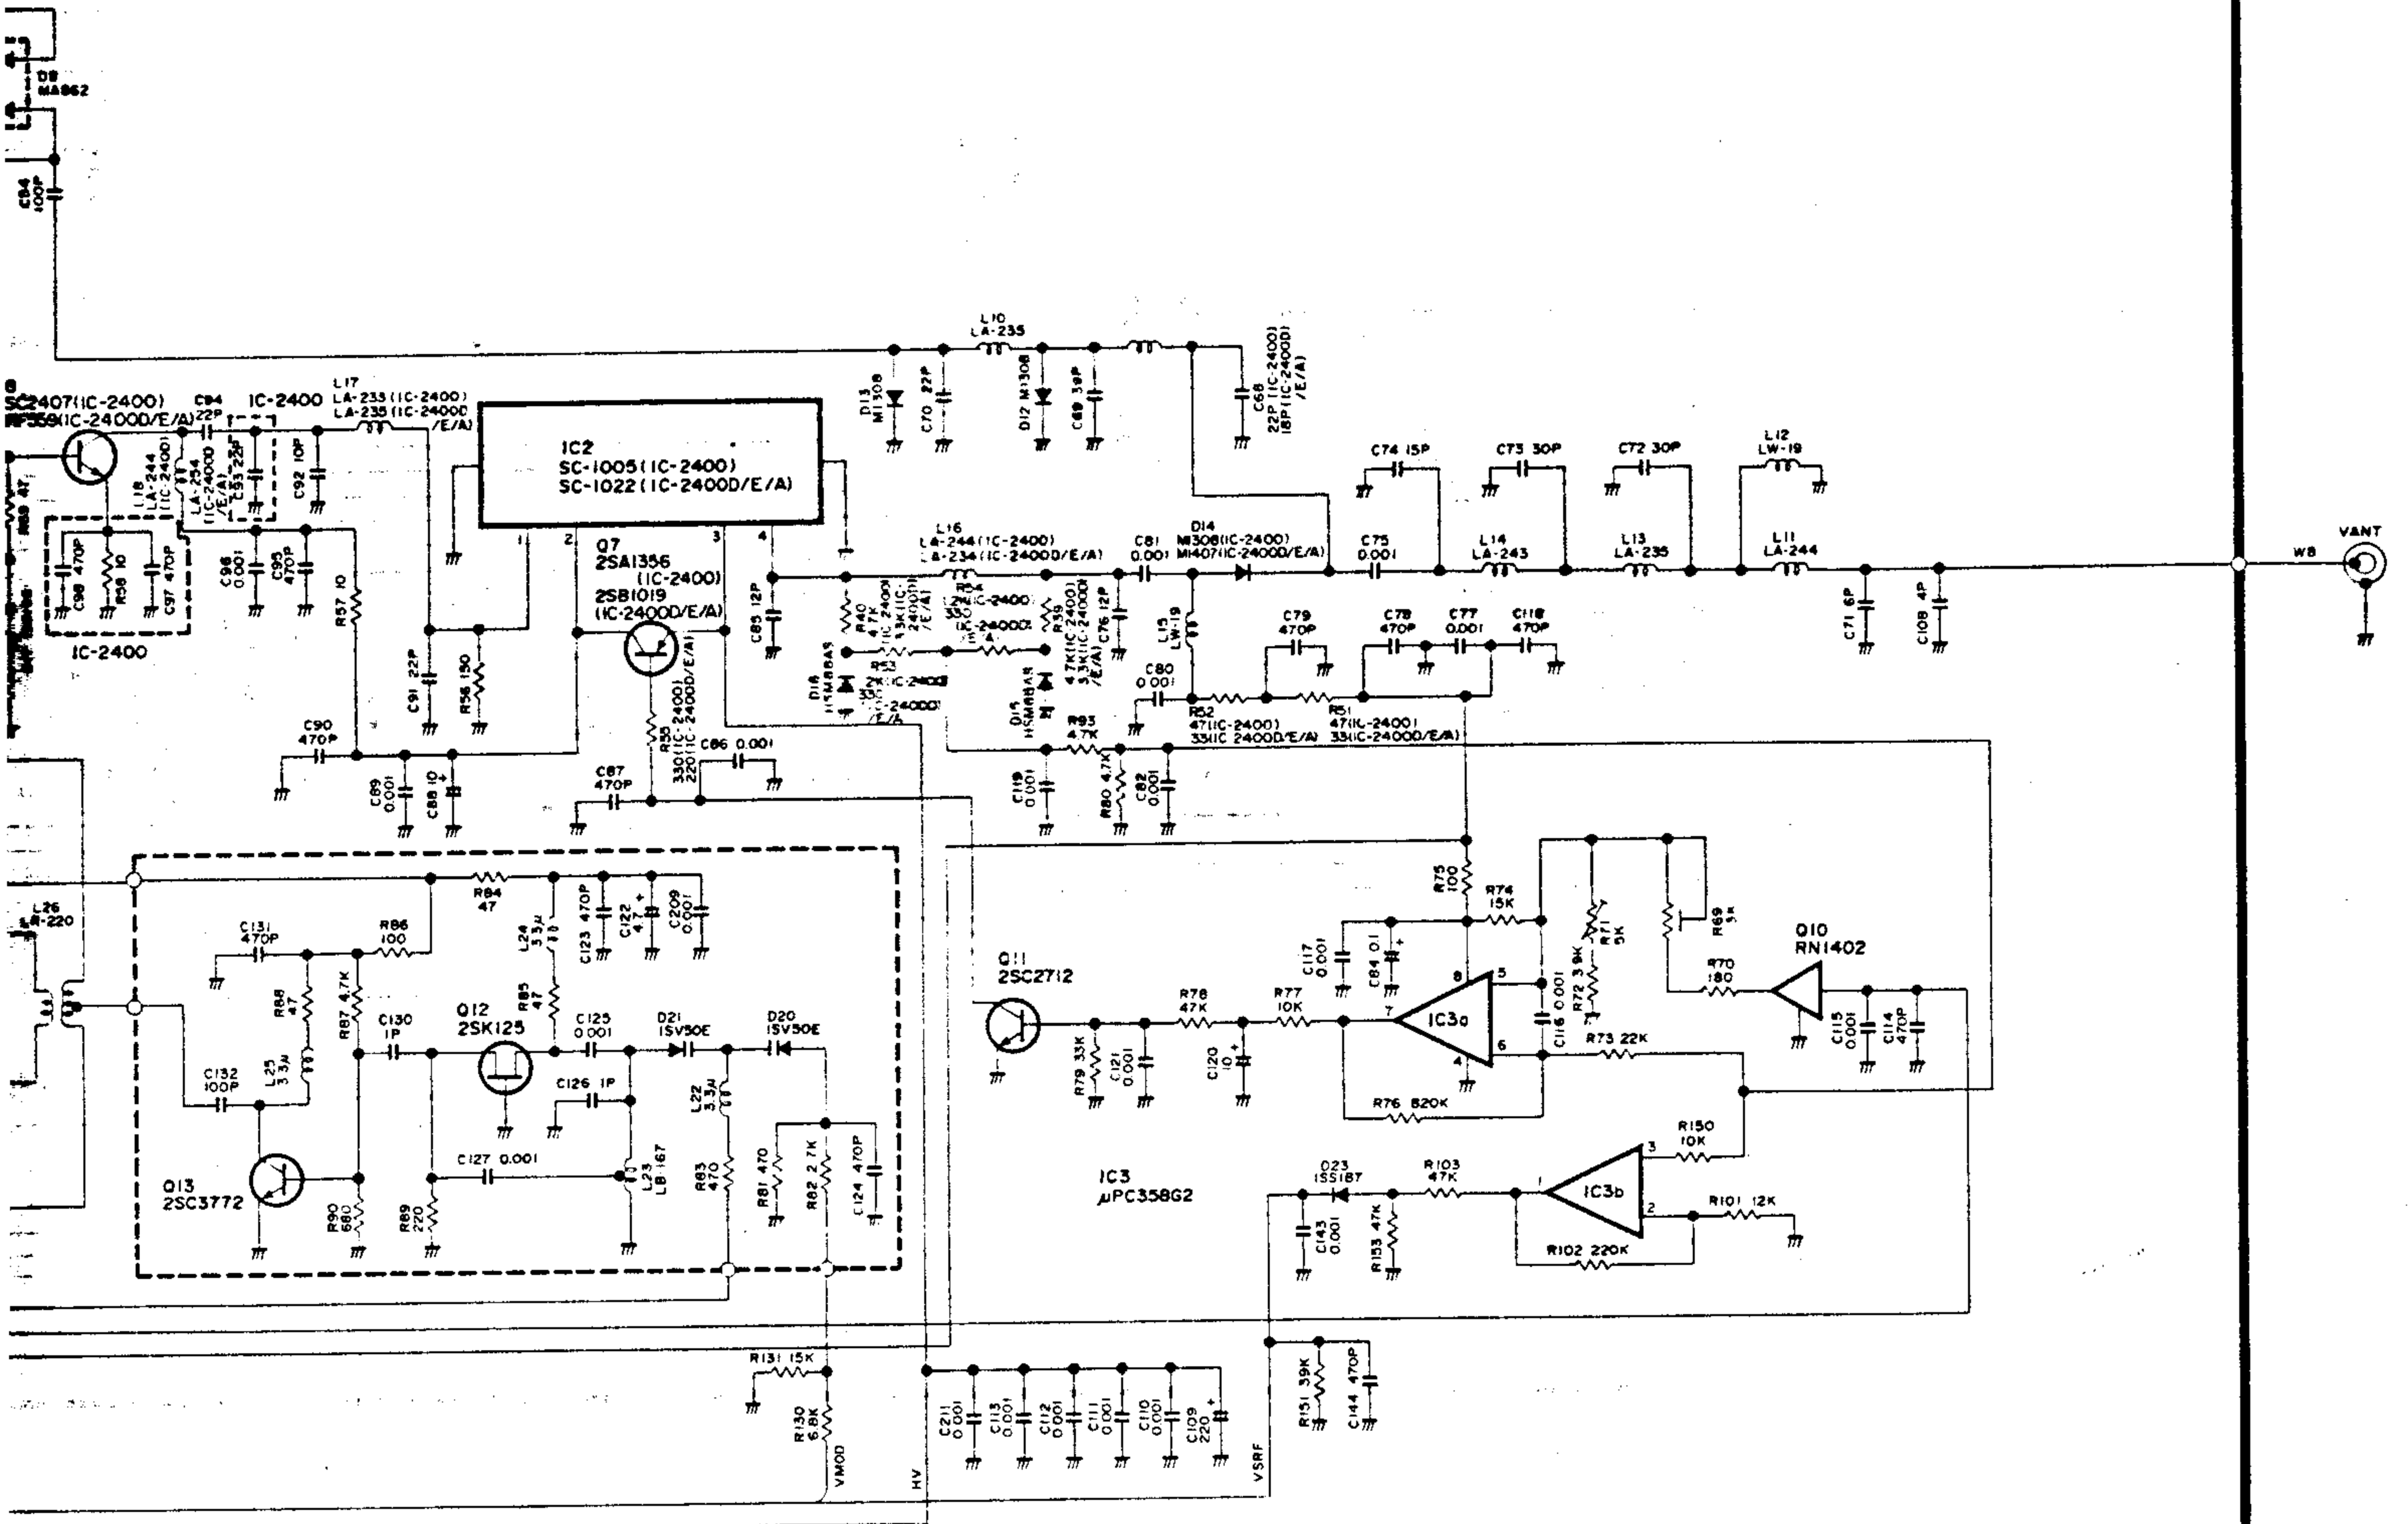

Scanned by IW1AXR
 Downloaded by
 Amateur Radio Directory

ICOM

IC-2400A IC-2400E

SCHE

CHEMATIC DIAGRAM

MAIN B UNIT

Scanned by IW1AXR

Downloaded by
Amateur Radio Directory

To upgrade quality, some components may be subject to change without notice.

A-5051-2EX

Icom Inc.

VR MAIN
 VR SUB

IC 240

IC 2400

MAIN B UNIT

Scanned by IW1AXR
 Downloaded by
 Amateur Radio Directory