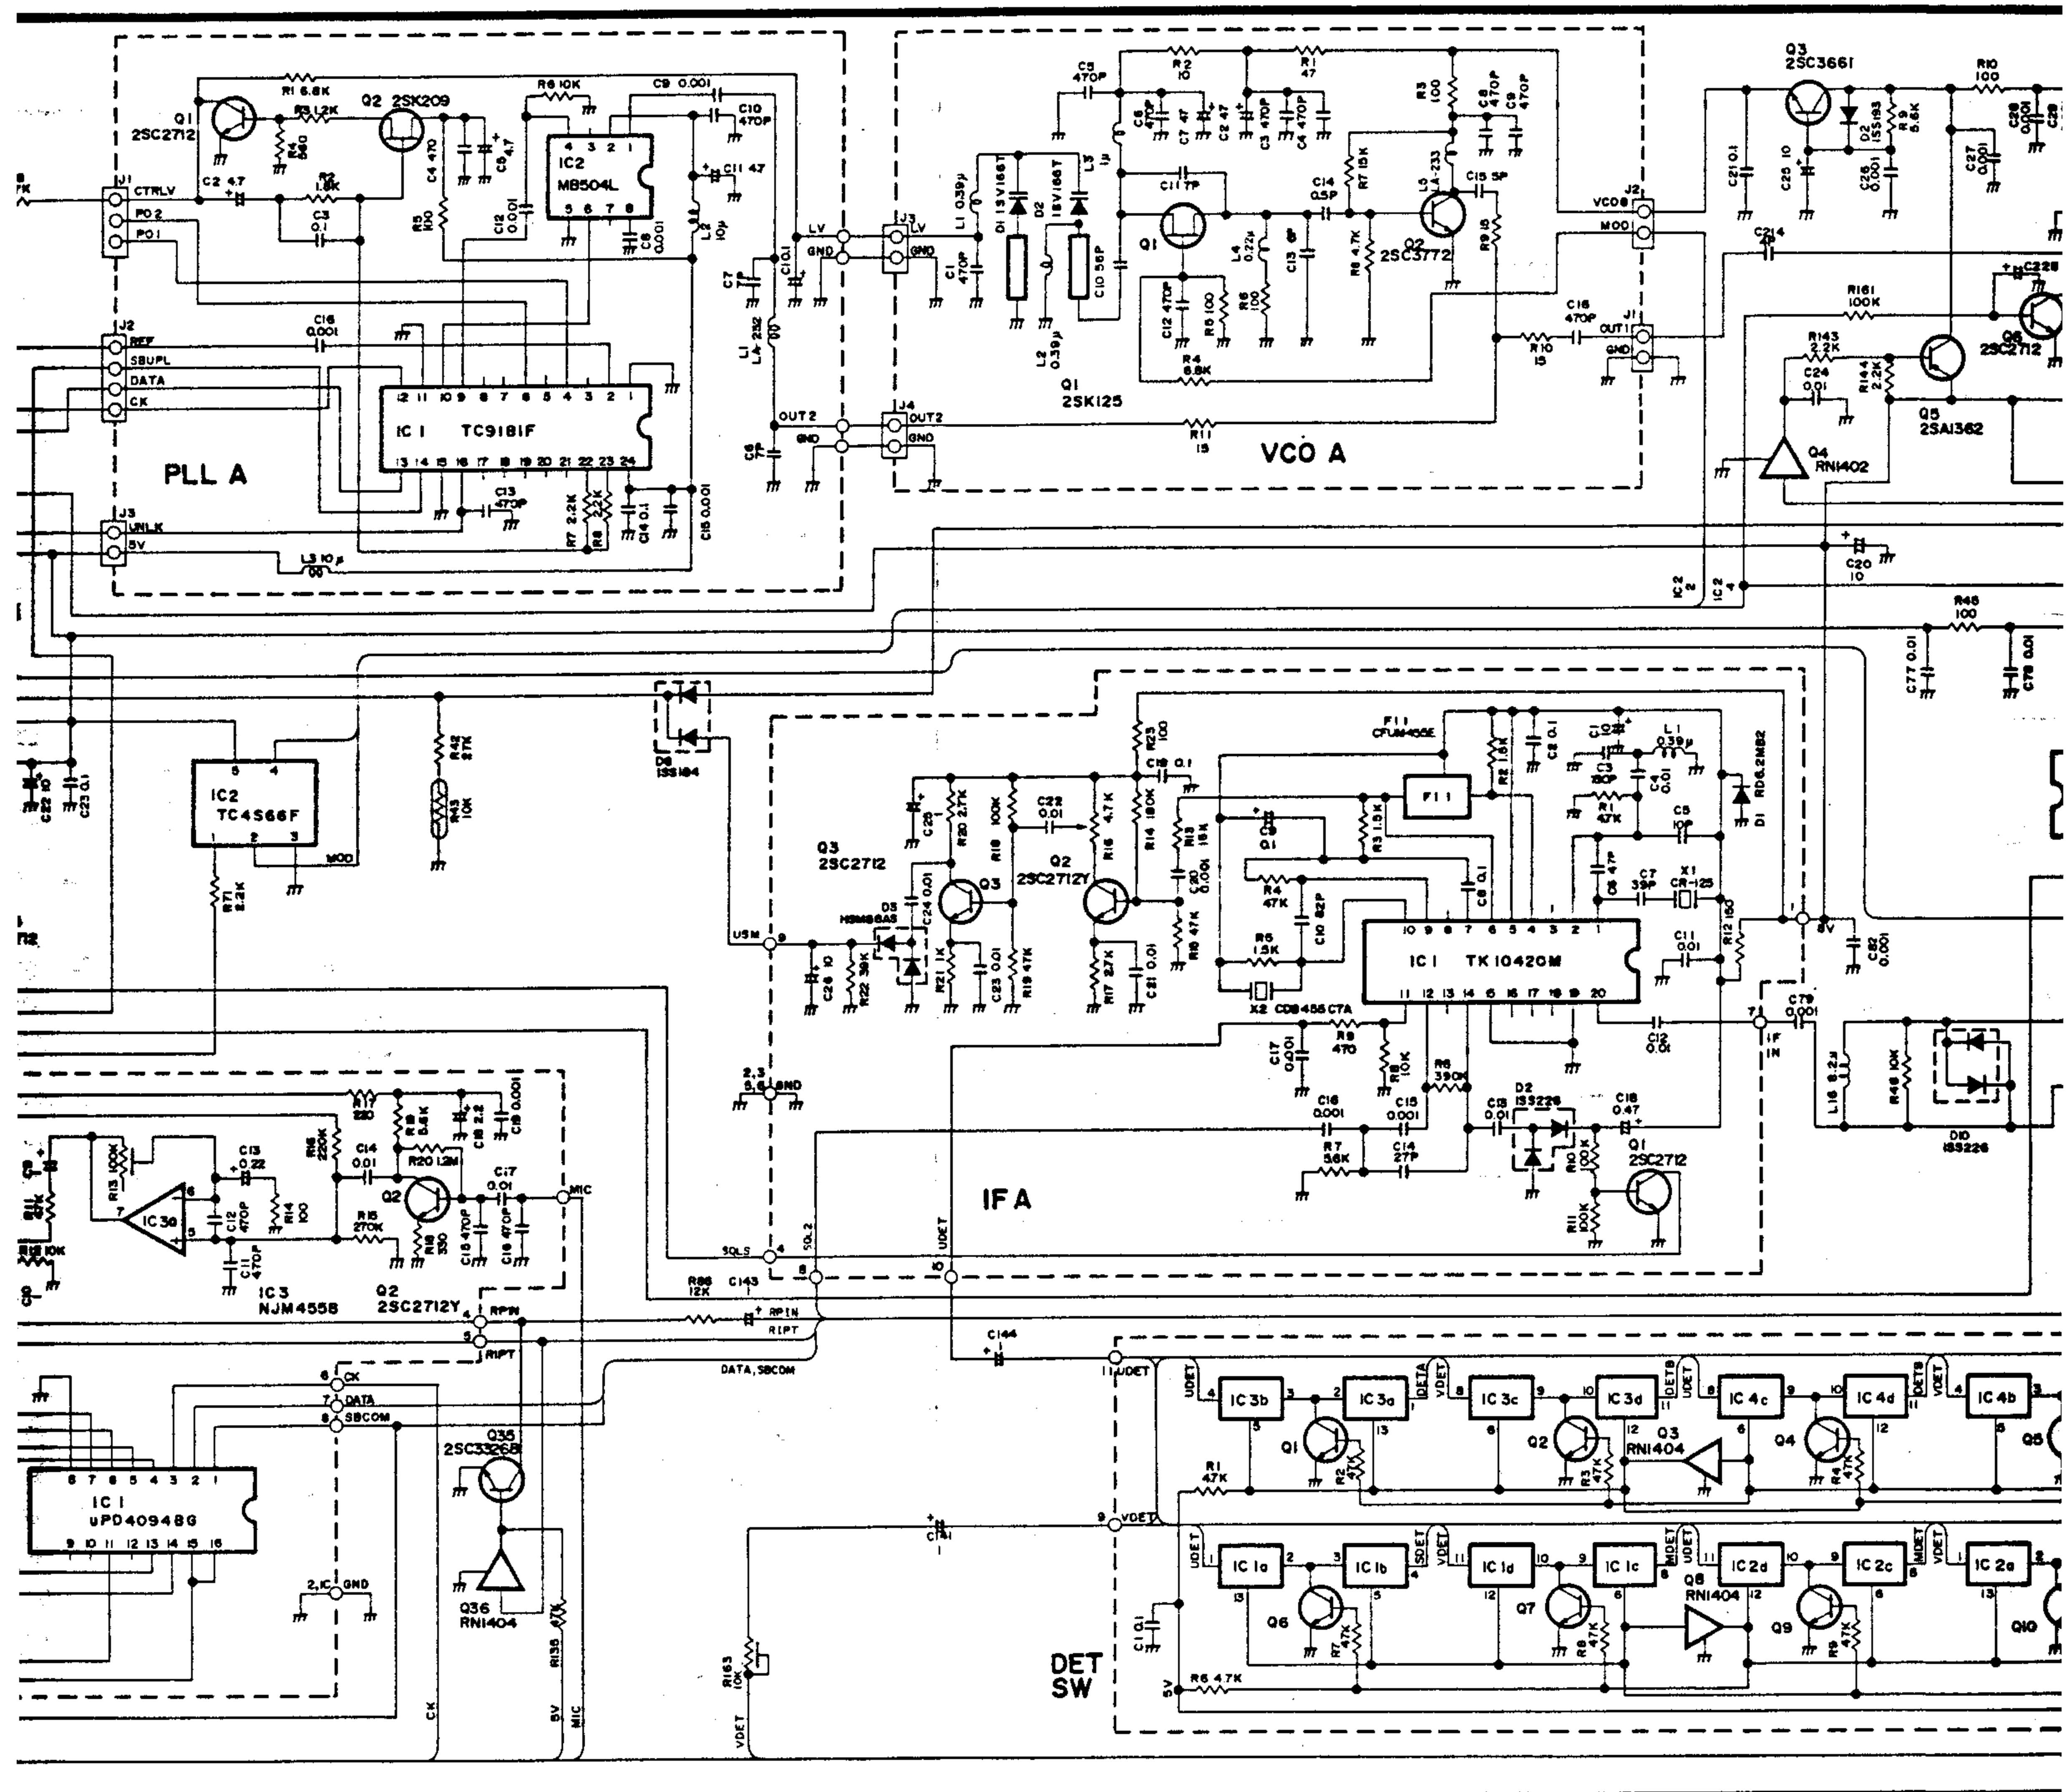

Scanned by IW1AXR
 Downloaded by
 Amateur Radio Directory

ICOM

IC-2400A IC-2400E

SCHE

CHEMATIC DIAGRAM

MAIN B UNIT

Scanned by IW1AXR

Downloaded by
Amateur Radio Directory

To upgrade quality, some components may be subject to change without notice.

A-5051-2EX

Icom Inc.

VR MAIN
 VR SUB

IC 240

IC 2400

MAIN B UNIT

Scanned by IW1AXR
 Downloaded by
 Amateur Radio Directory