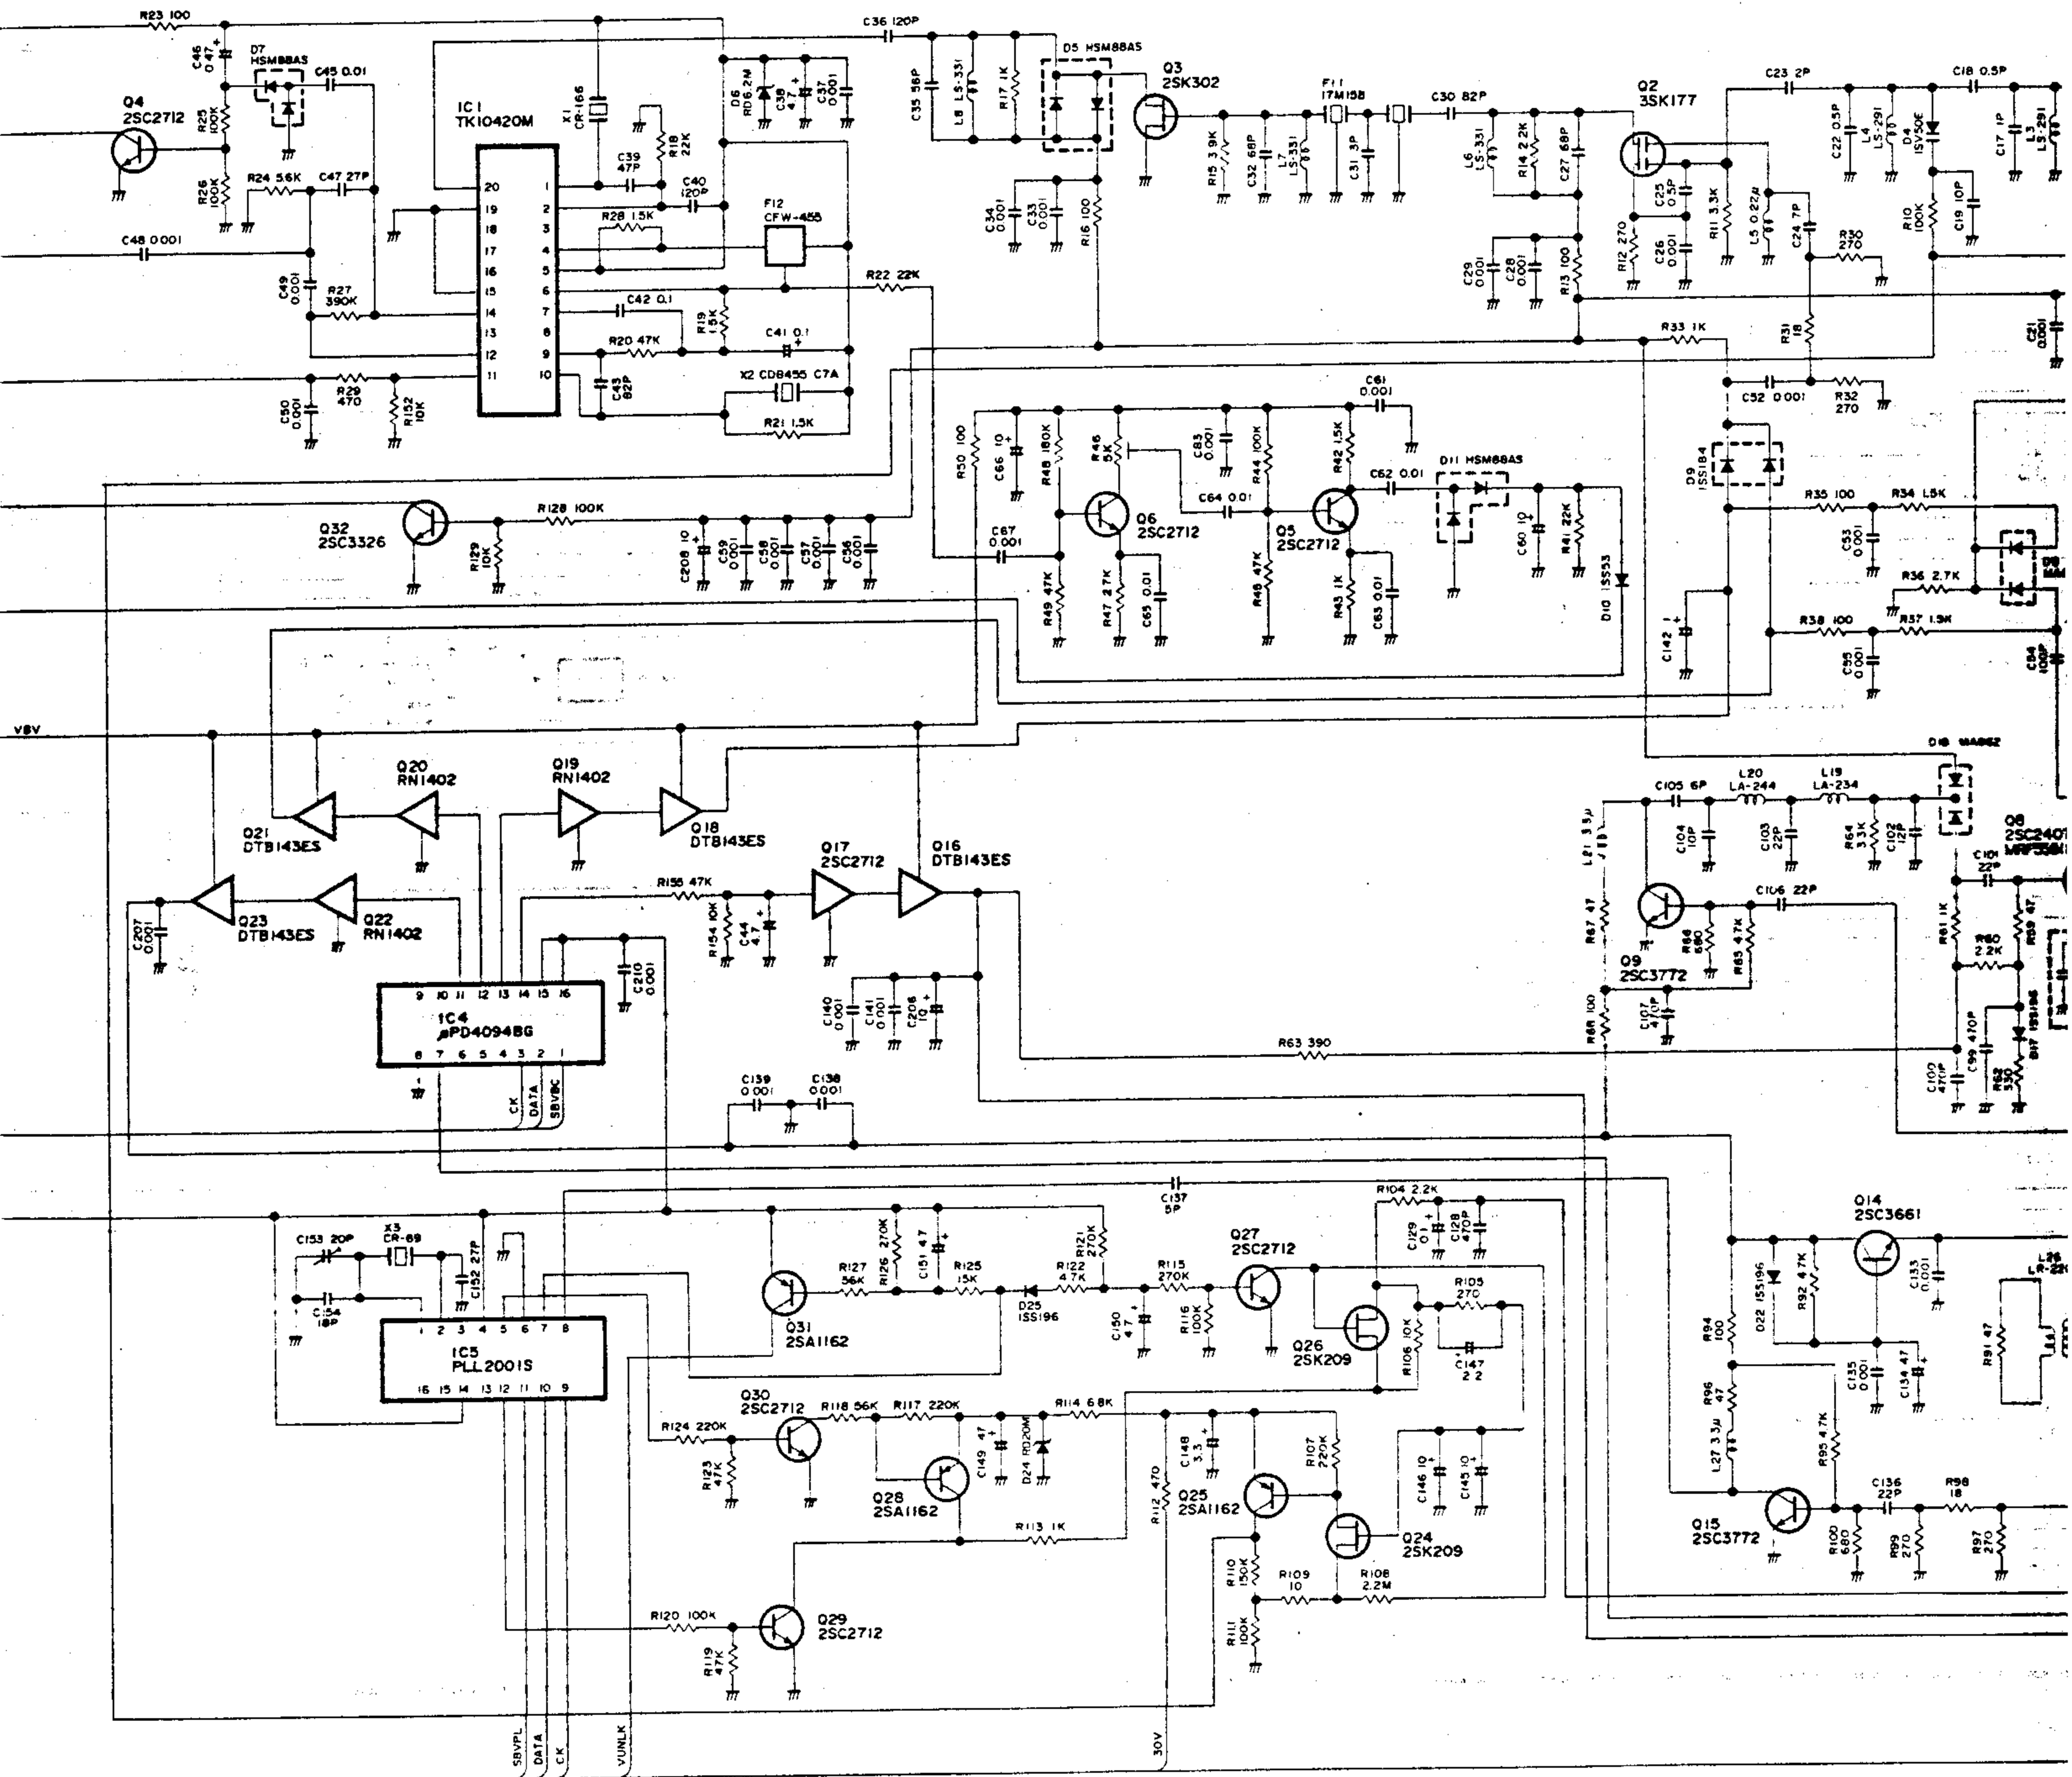

Scanned by IW1AXR
 Downloaded by
 Amateur Radio Directory

ICOM

IC-2400A IC-2400E

SCHE

CHEMATIC DIAGRAM

MAIN B UNIT

Scanned by IW1AXR

Downloaded by
Amateur Radio Directory

To upgrade quality, some components may be subject to change without notice.

A-5051-2EX

Icom Inc.

VR MAIN
 VR SUB

IC 240

IC 2400

MAIN B UNIT

Scanned by IW1AXR
 Downloaded by
 Amateur Radio Directory