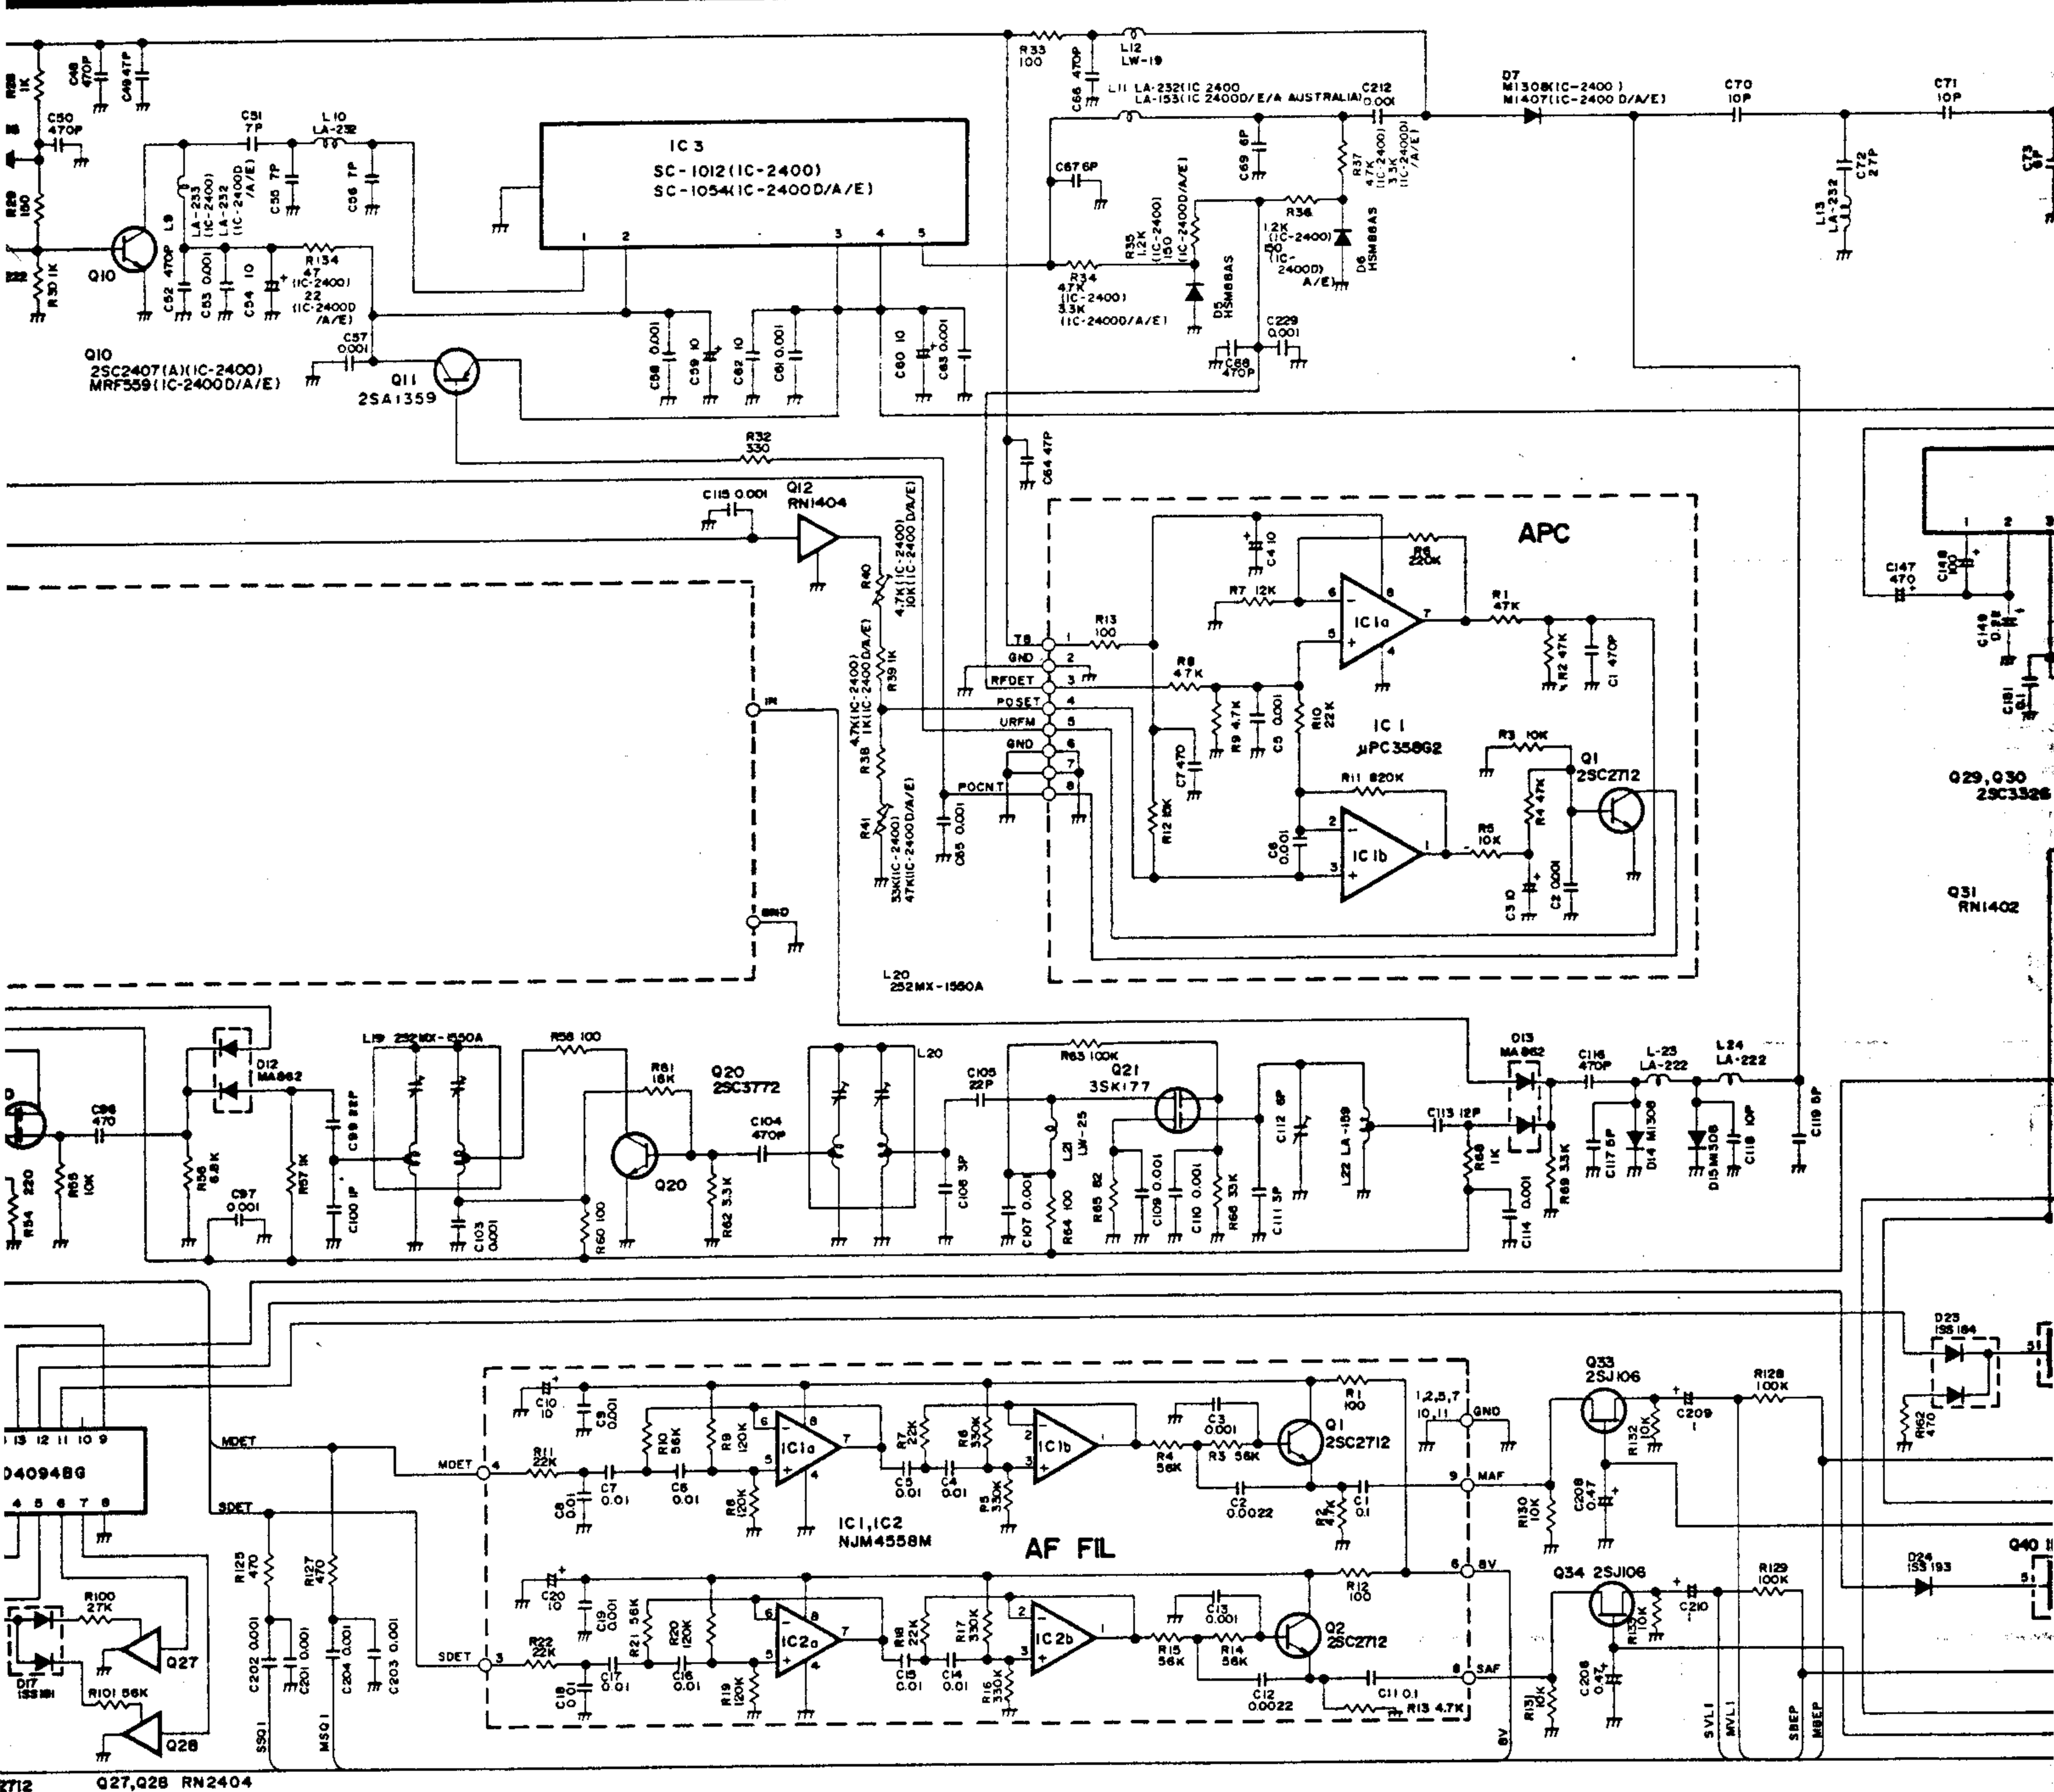

Scanned by IW1AXR
 Downloaded by
 Amateur Radio Directory

ICOM

IC-2400A IC-2400E

SCHE

CHEMATIC DIAGRAM

MAIN B UNIT

Scanned by IW1AXR

Downloaded by
Amateur Radio Directory

To upgrade quality, some components may be subject to change without notice.

A-5051-2EX

Icom Inc.

VR MAIN
 VR SUB

IC 240

IC 2400

MAIN B UNIT

Scanned by IW1AXR
 Downloaded by
 Amateur Radio Directory