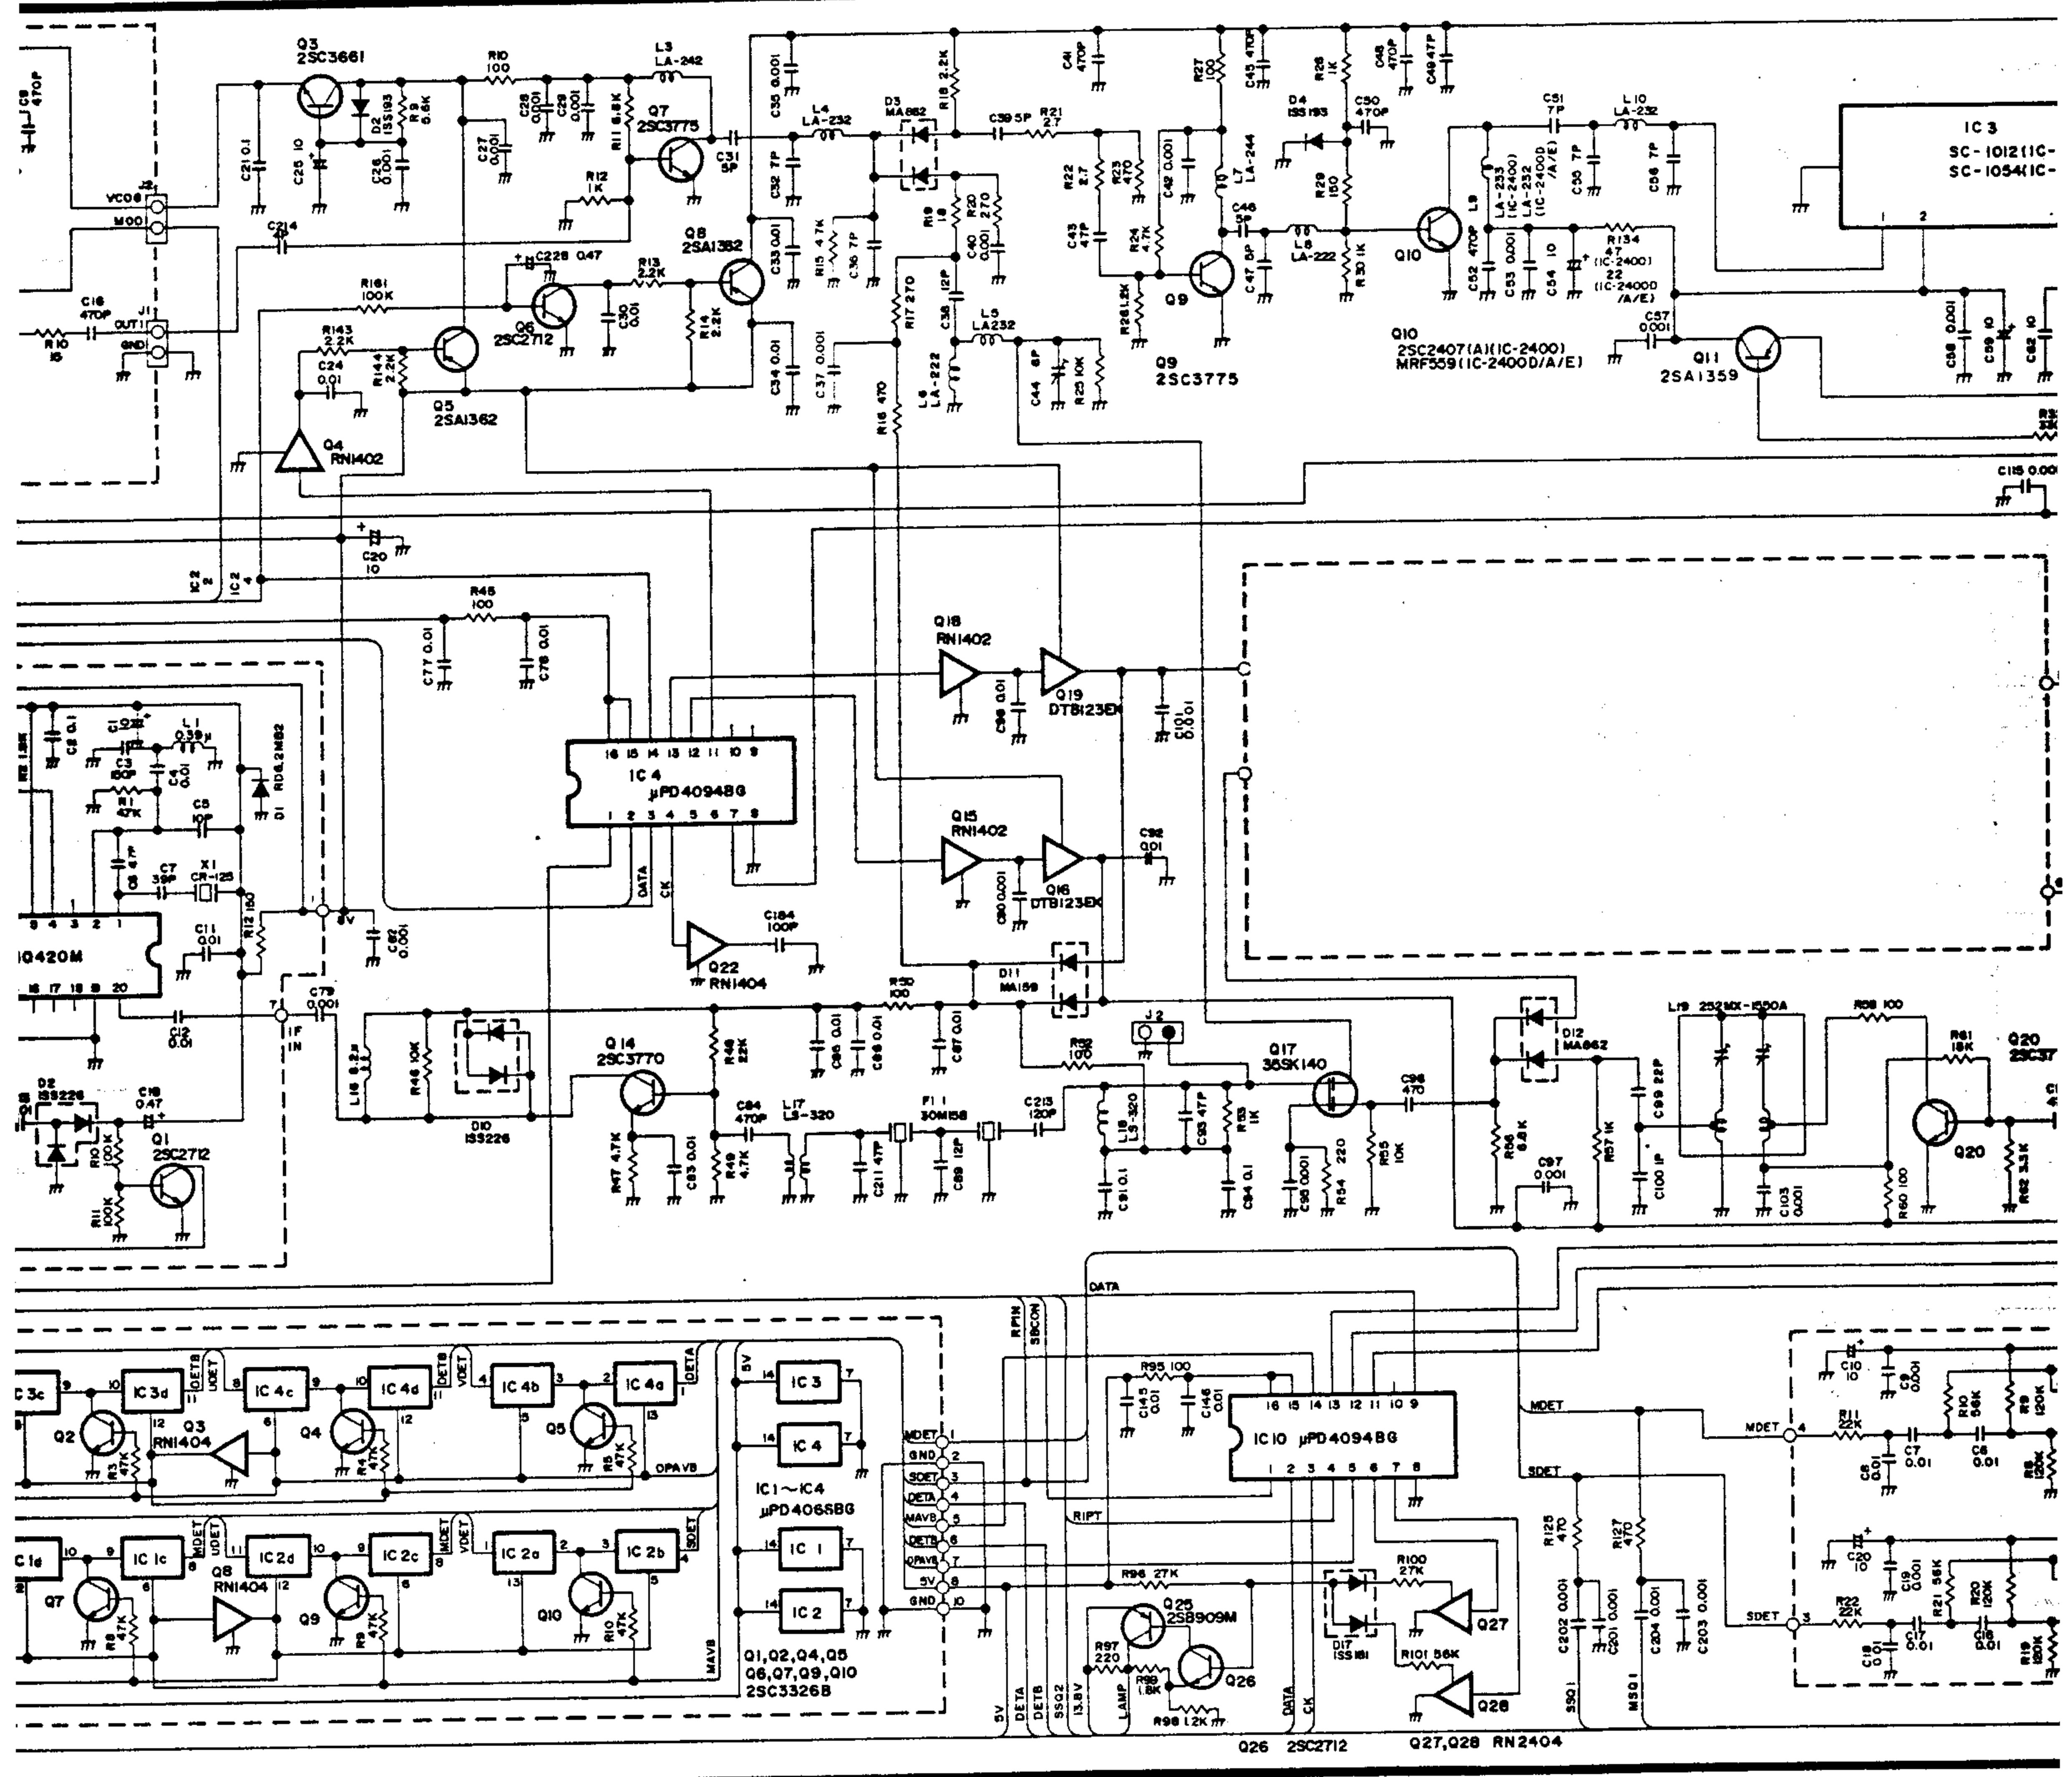

Scanned by IW1AXR
 Downloaded by
 Amateur Radio Directory

ICOM

IC-2400A IC-2400E

SCHE

CHEMATIC DIAGRAM

MAIN B UNIT

Scanned by IW1AXR

Downloaded by
Amateur Radio Directory

To upgrade quality, some components may be subject to change without notice.

A-5051-2EX

Icom Inc.

VR MAIN
 VR SUB

IC 240

IC 2400

MAIN B UNIT

Scanned by IW1AXR
 Downloaded by
 Amateur Radio Directory