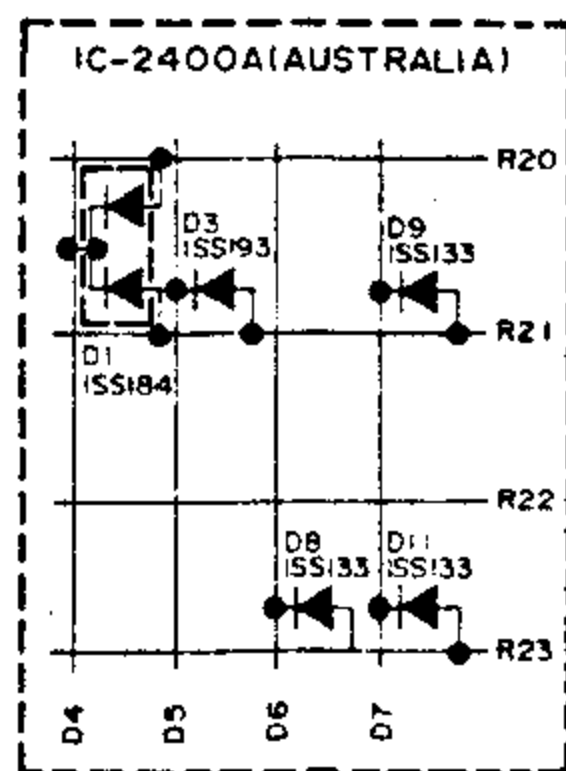

Scanned by IW1AXR
 Downloaded by
 Amateur Radio Directory

ICOM

IC-2400A IC-2400E

SCHE

CHEMATIC DIAGRAM

MAIN B UNIT

Scanned by IW1AXR

Downloaded by
Amateur Radio Directory

To upgrade quality, some components may be subject to change without notice.

A-5051-2EX

Icom Inc.

VR MAIN
 VR SUB

IC 240

IC 2400

MAIN B UNIT

Scanned by IW1AXR
 Downloaded by
 Amateur Radio Directory