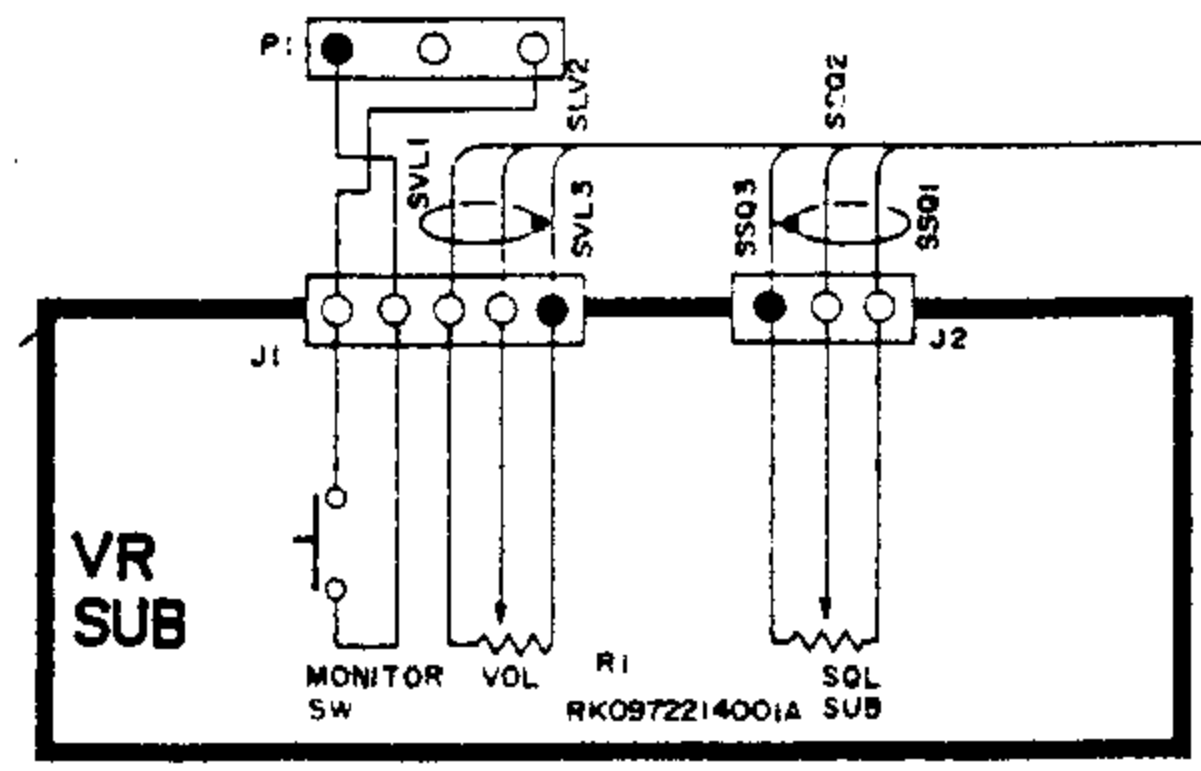

Scanned by IW1AXR
 Downloaded by
 Amateur Radio Directory

ICOM

IC-2400A IC-2400E

SCHE

CHEMATIC DIAGRAM

MAIN B UNIT

Scanned by IW1AXR

Downloaded by
Amateur Radio Directory

To upgrade quality, some components may be subject to change without notice.

A-5051-2EX

Icom Inc.

VR MAIN
 VR SUB

IC 240

IC 2400

MAIN B UNIT

Scanned by IW1AXR
 Downloaded by
 Amateur Radio Directory