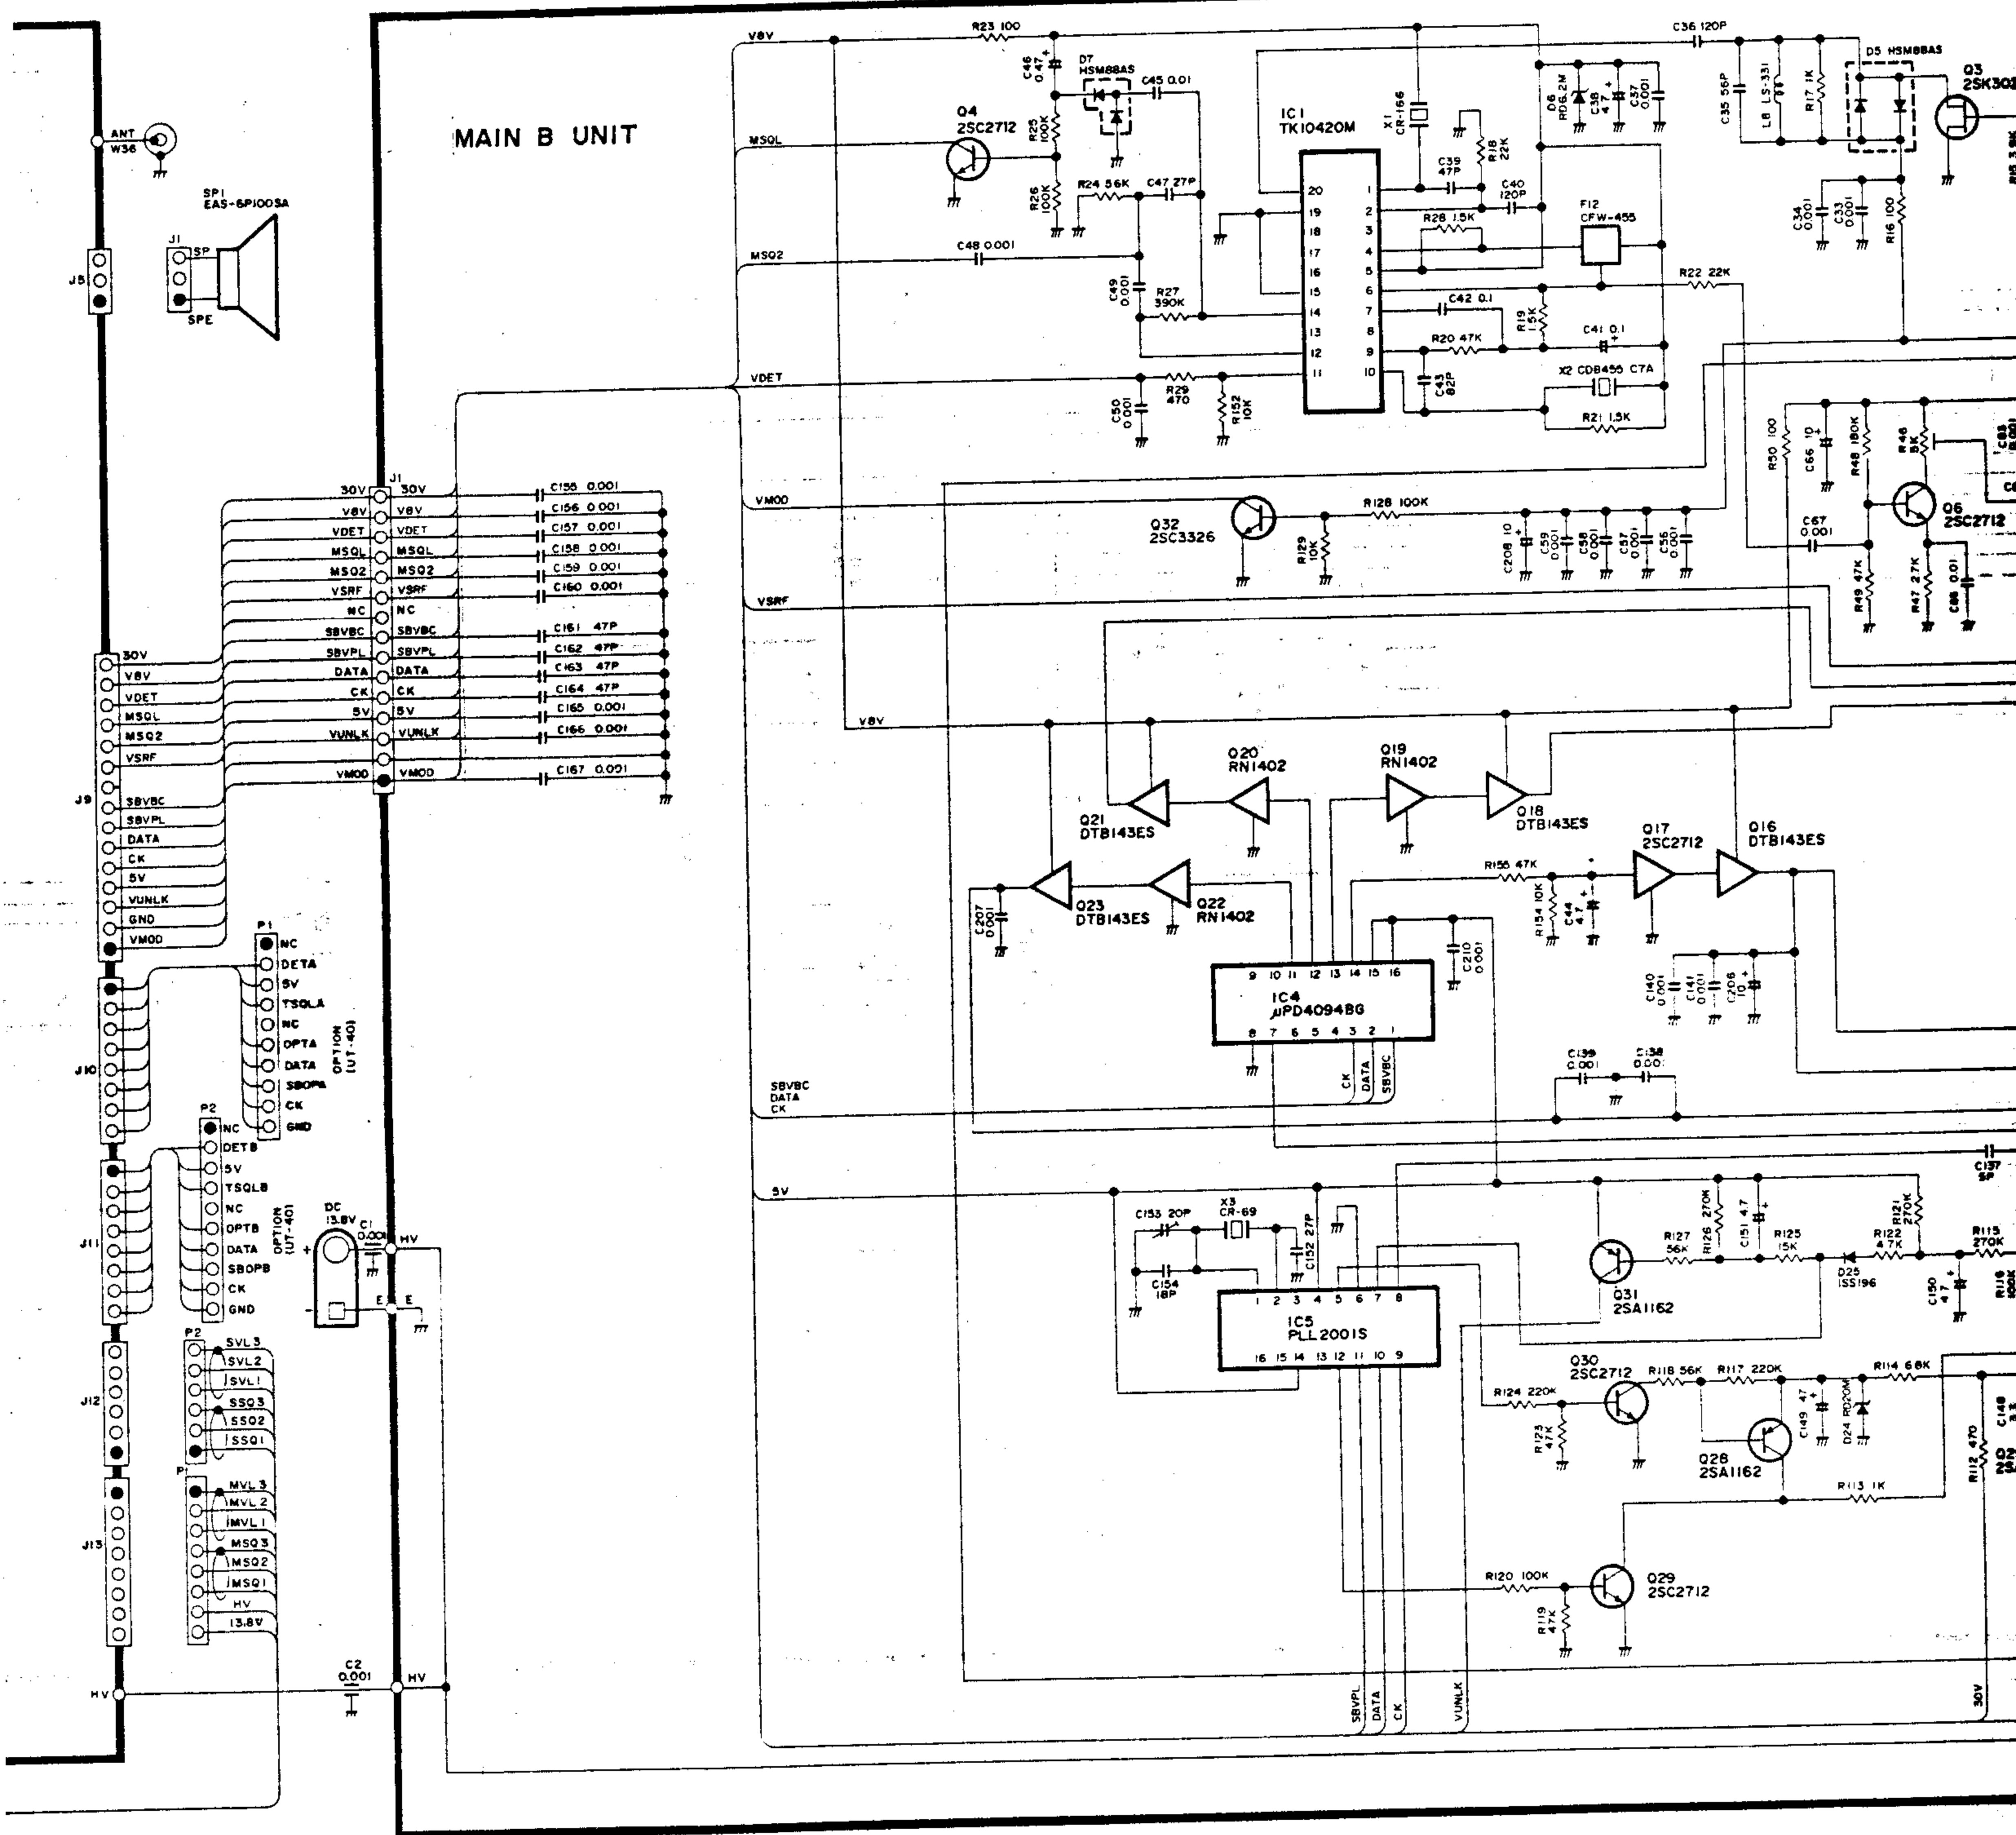

Scanned by IW1AXR
 Downloaded by
 Amateur Radio Directory

ICOM

IC-2400A IC-2400E

SCHE

CHEMATIC DIAGRAM

MAIN B UNIT

Scanned by IW1AXR

Downloaded by
Amateur Radio Directory

To upgrade quality, some components may be subject to change without notice.

A-5051-2EX

Icom Inc.

VR MAIN
 VR SUB

IC 240

IC 2400

MAIN B UNIT

Scanned by IW1AXR
 Downloaded by
 Amateur Radio Directory