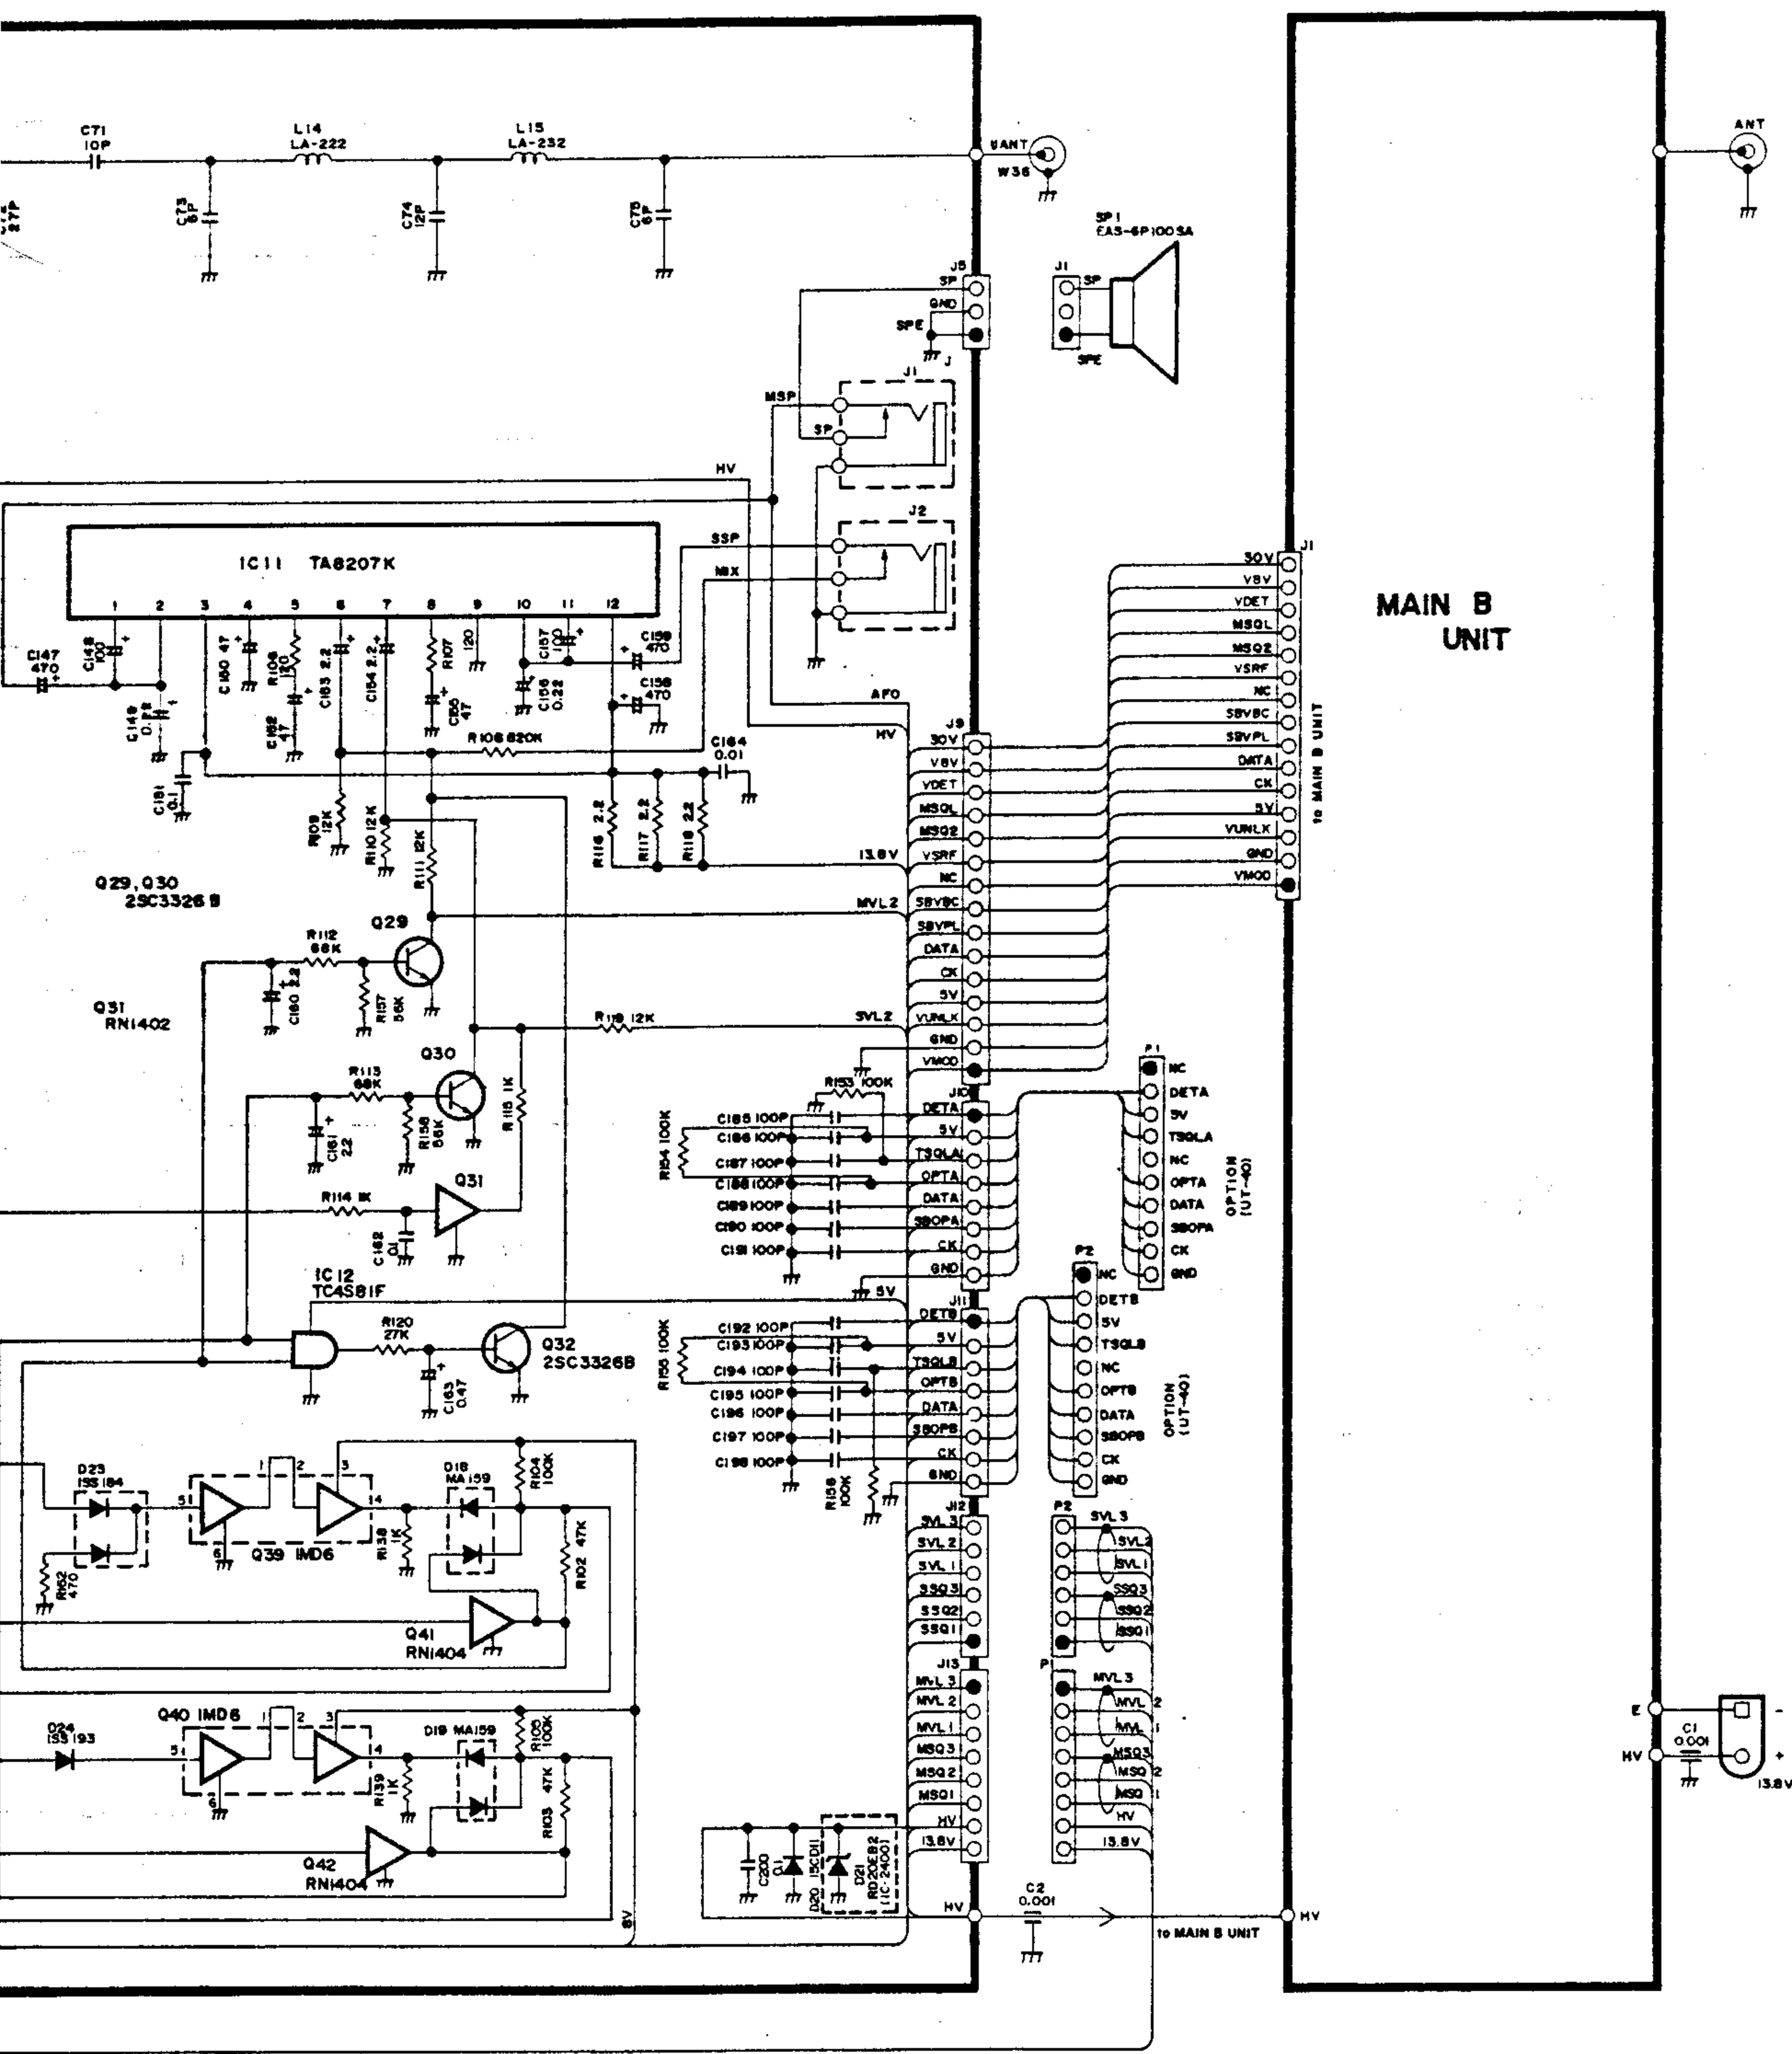

Scanned by IW1AXR
 Downloaded by
 Amateur Radio Directory

ICOM

IC-2400A IC-2400E

SCHE

CHEMATIC DIAGRAM

MAIN B UNIT

Scanned by IW1AXR

Downloaded by
Amateur Radio Directory

To upgrade quality, some components may be subject to change without notice.

A-5051-2EX

Icom Inc.

VR MAIN
 VR SUB

IC 240

IC 2400

MAIN B UNIT

Scanned by IW1AXR
 Downloaded by
 Amateur Radio Directory