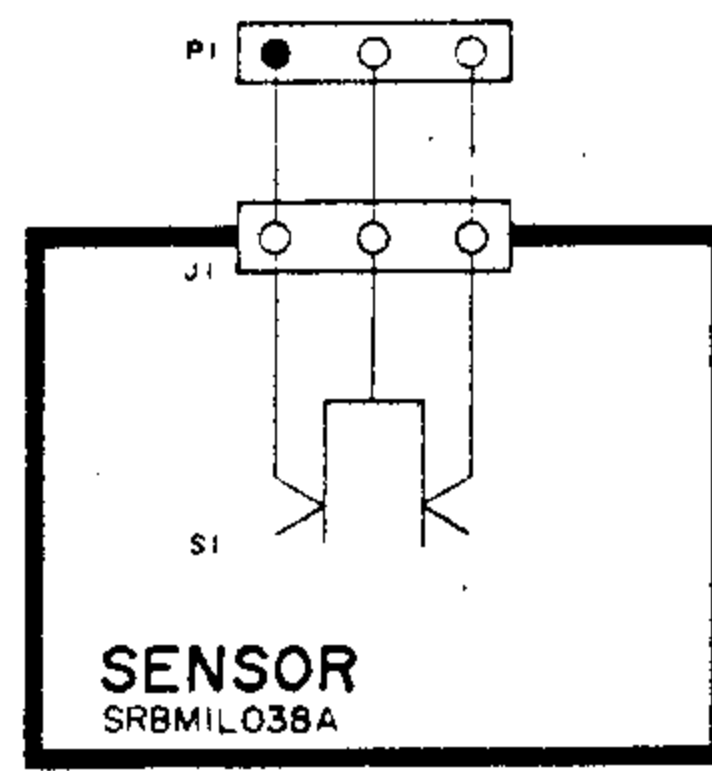

Scanned by IW1AXR
 Downloaded by
 Amateur Radio Directory

ICOM

IC-2400A IC-2400E

SCHE

CHEMATIC DIAGRAM

MAIN B UNIT

Scanned by IW1AXR

Downloaded by
Amateur Radio Directory

To upgrade quality, some components may be subject to change without notice.

A-5051-2EX

Icom Inc.

VR MAIN
 VR SUB

IC 240

IC 2400

MAIN B UNIT

Scanned by IW1AXR
 Downloaded by
 Amateur Radio Directory