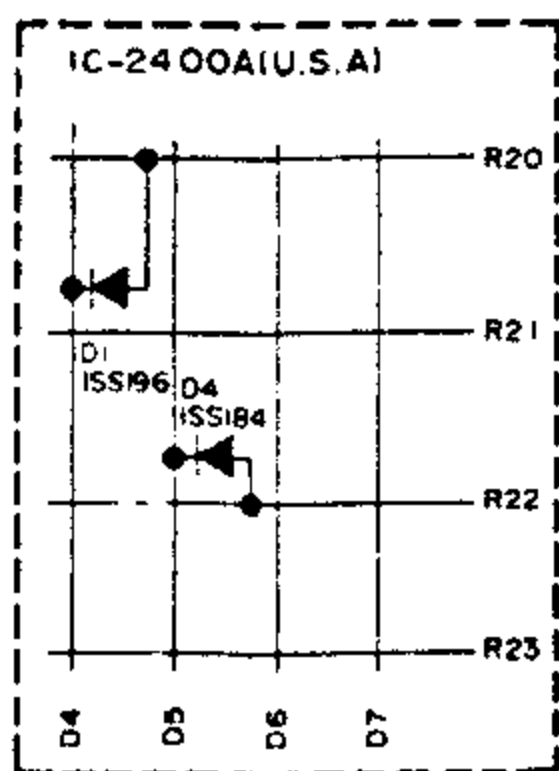

Scanned by IW1AXR
 Downloaded by
 Amateur Radio Directory

ICOM

IC-2400A IC-2400E

SCHE

CHEMATIC DIAGRAM

MAIN B UNIT

Scanned by IW1AXR

Downloaded by
Amateur Radio Directory

To upgrade quality, some components may be subject to change without notice.

A-5051-2EX

Icom Inc.

VR MAIN
 VR SUB

IC 240

IC 2400

MAIN B UNIT

Scanned by IW1AXR
 Downloaded by
 Amateur Radio Directory