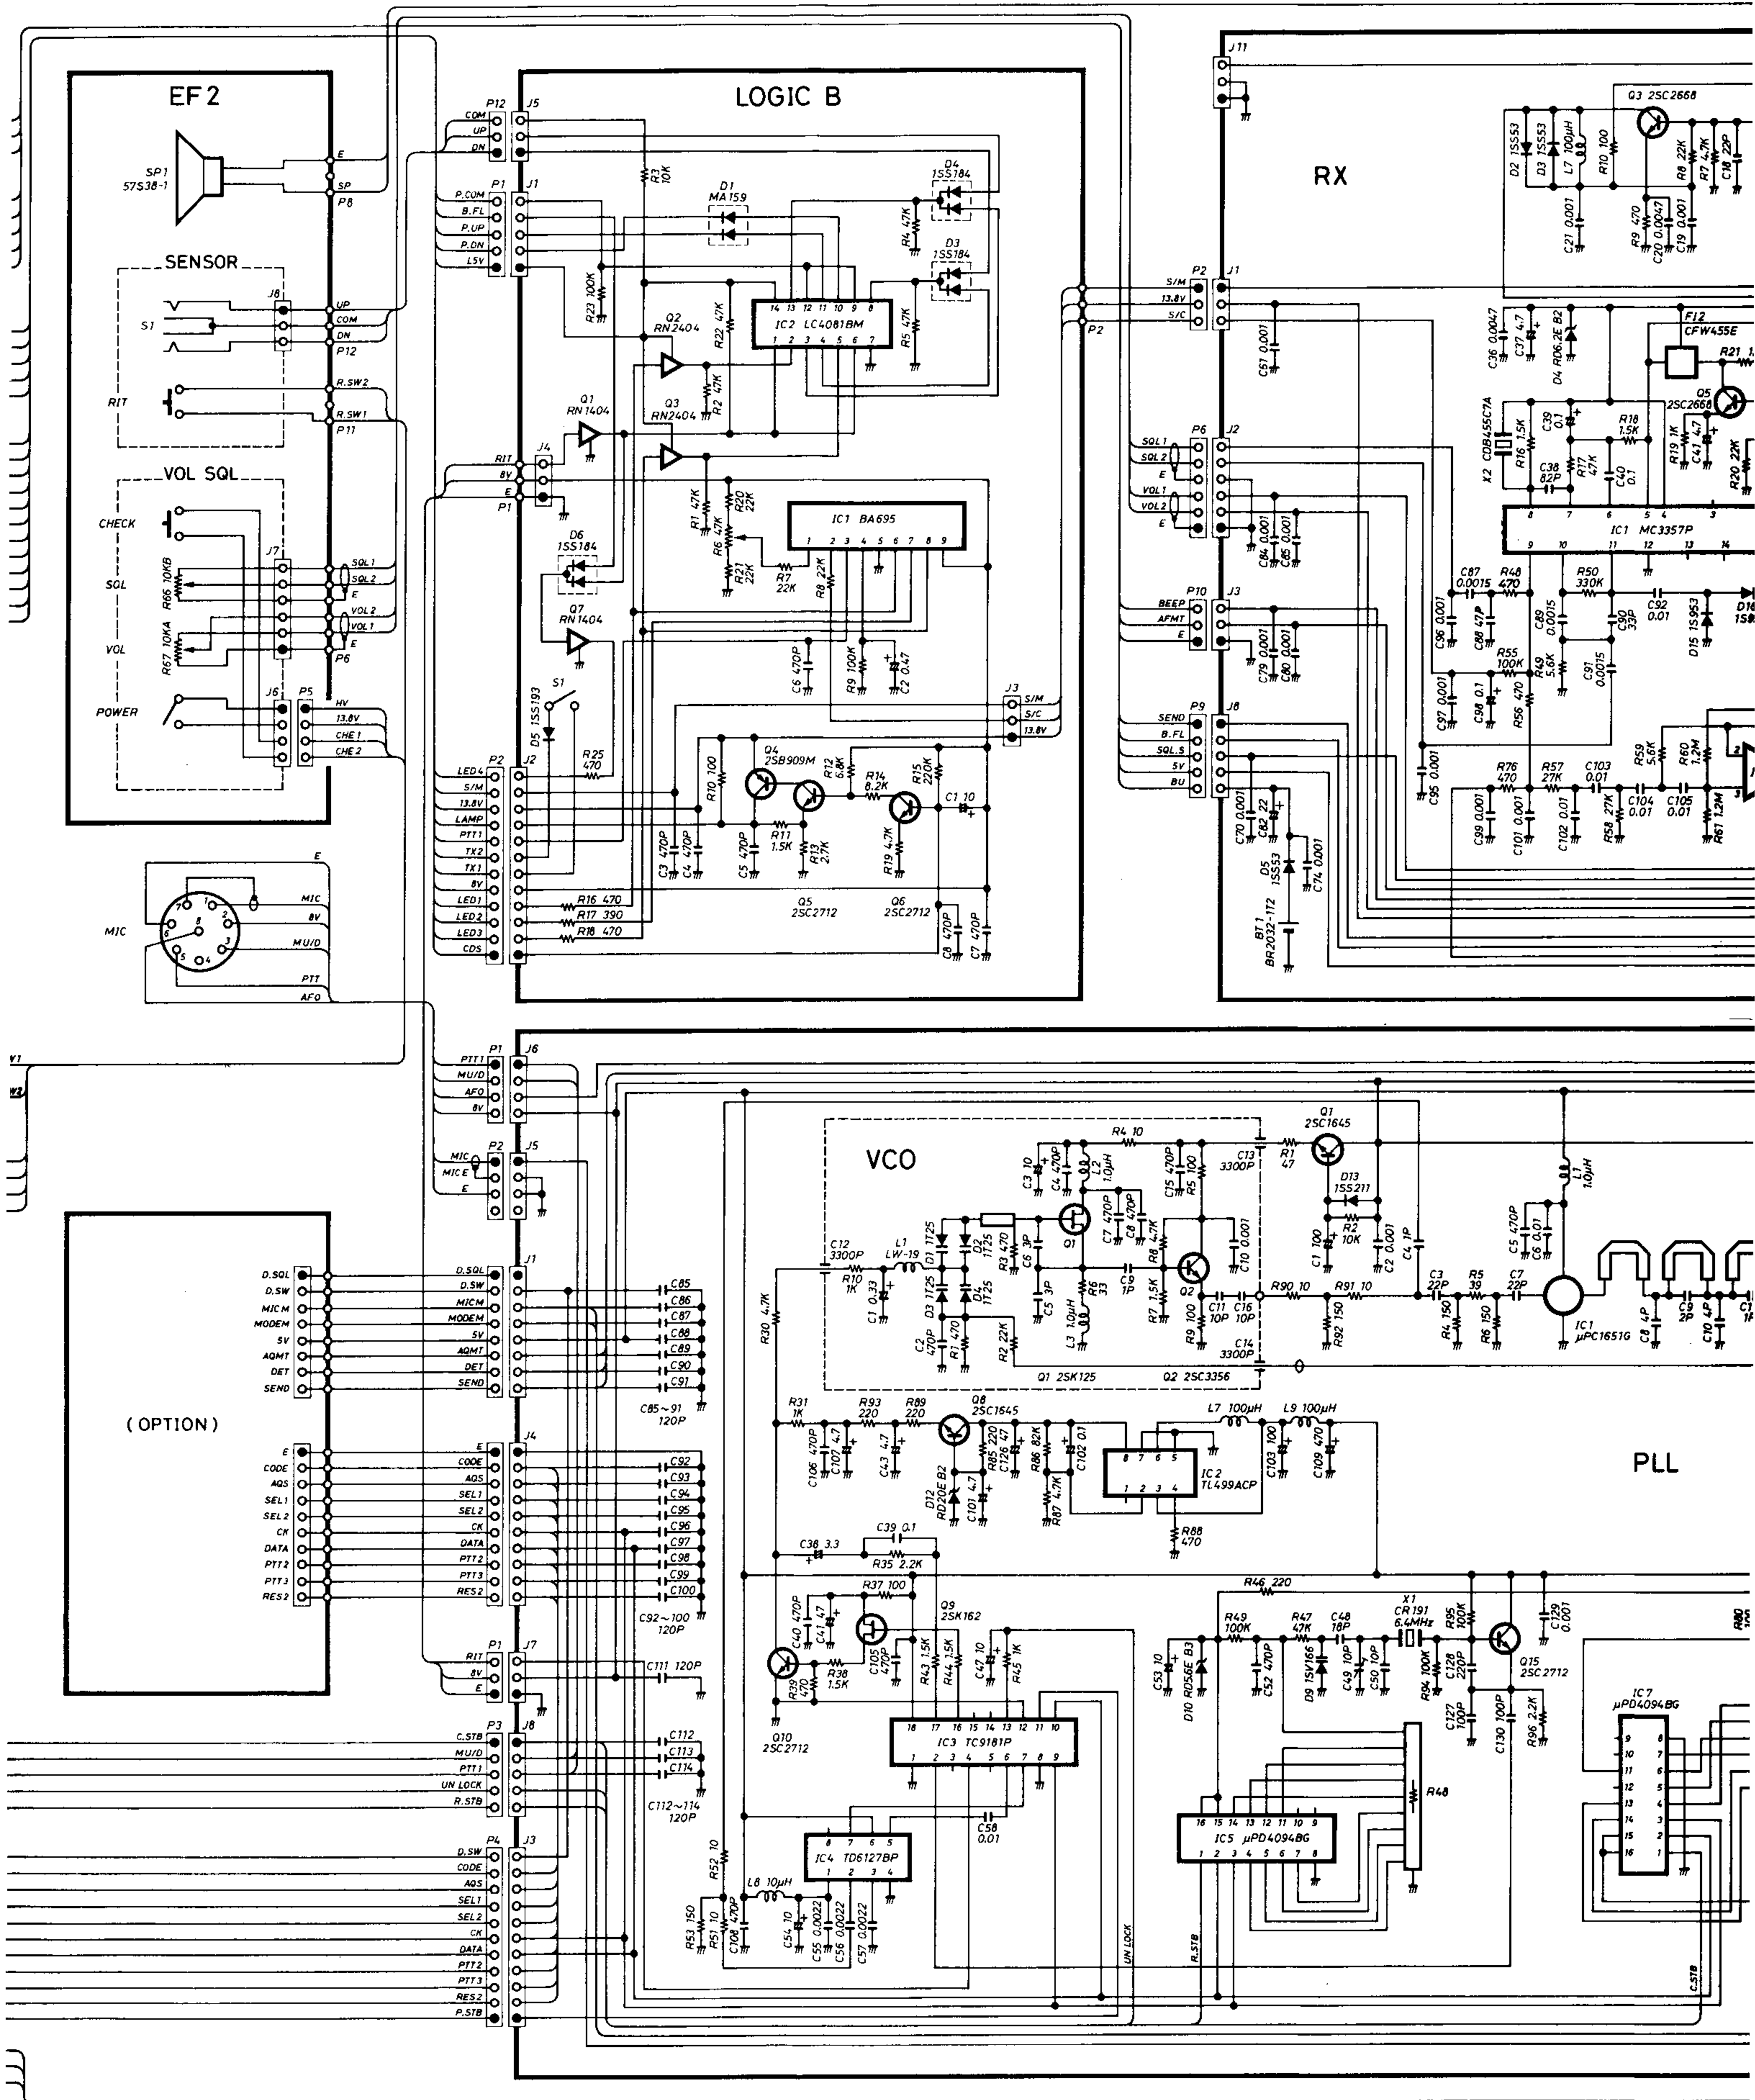

IC-1200A / E SCHEMATIC DIAG

Scanned by IW1AXR
 Downloaded by
 Amateur Radio Directory

TIC DIAGRAM

Scanned by IW1AXR
 Downloaded by
 Amateur Radio Directory

Scanned by IW1AXR
 Downloaded by
 Amateur Radio Directory