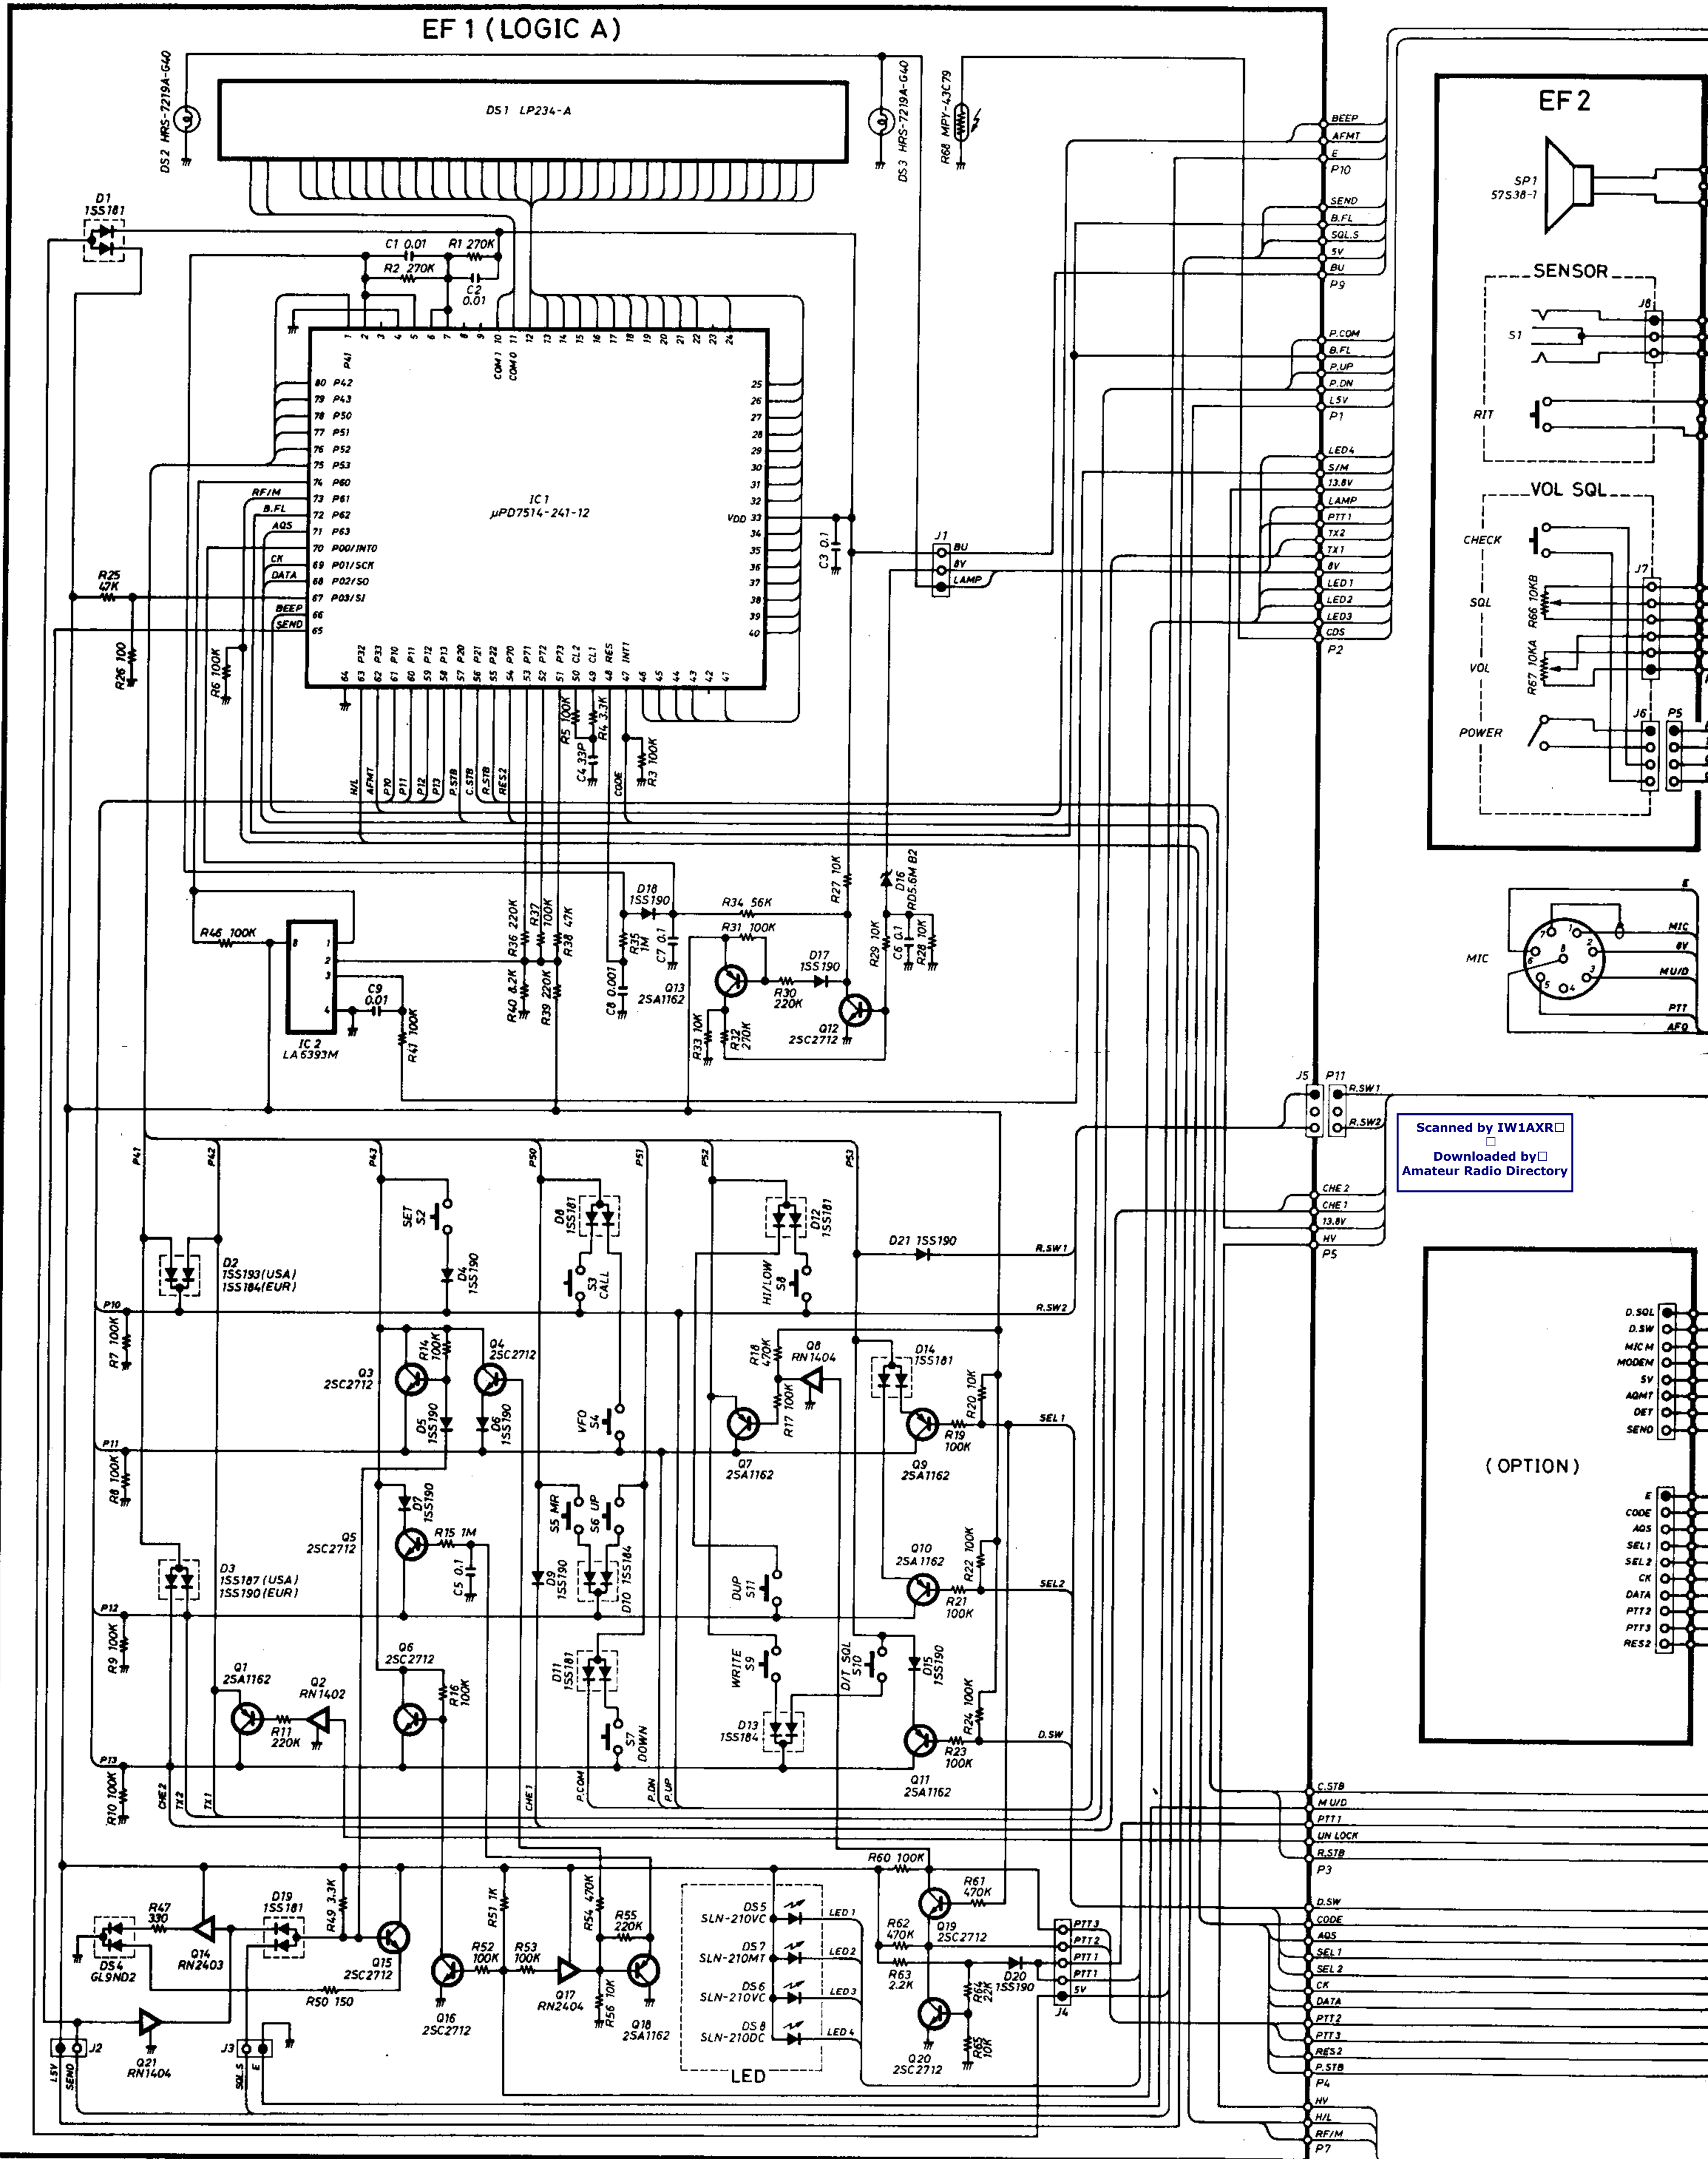

IC-1200A / E SCHEMATIC DIAG

Scanned by IW1AXR
 Downloaded by
 Amateur Radio Directory

TIC DIAGRAM

Scanned by IW1AXR
 Downloaded by
 Amateur Radio Directory

Scanned by IW1AXR
 Downloaded by
 Amateur Radio Directory