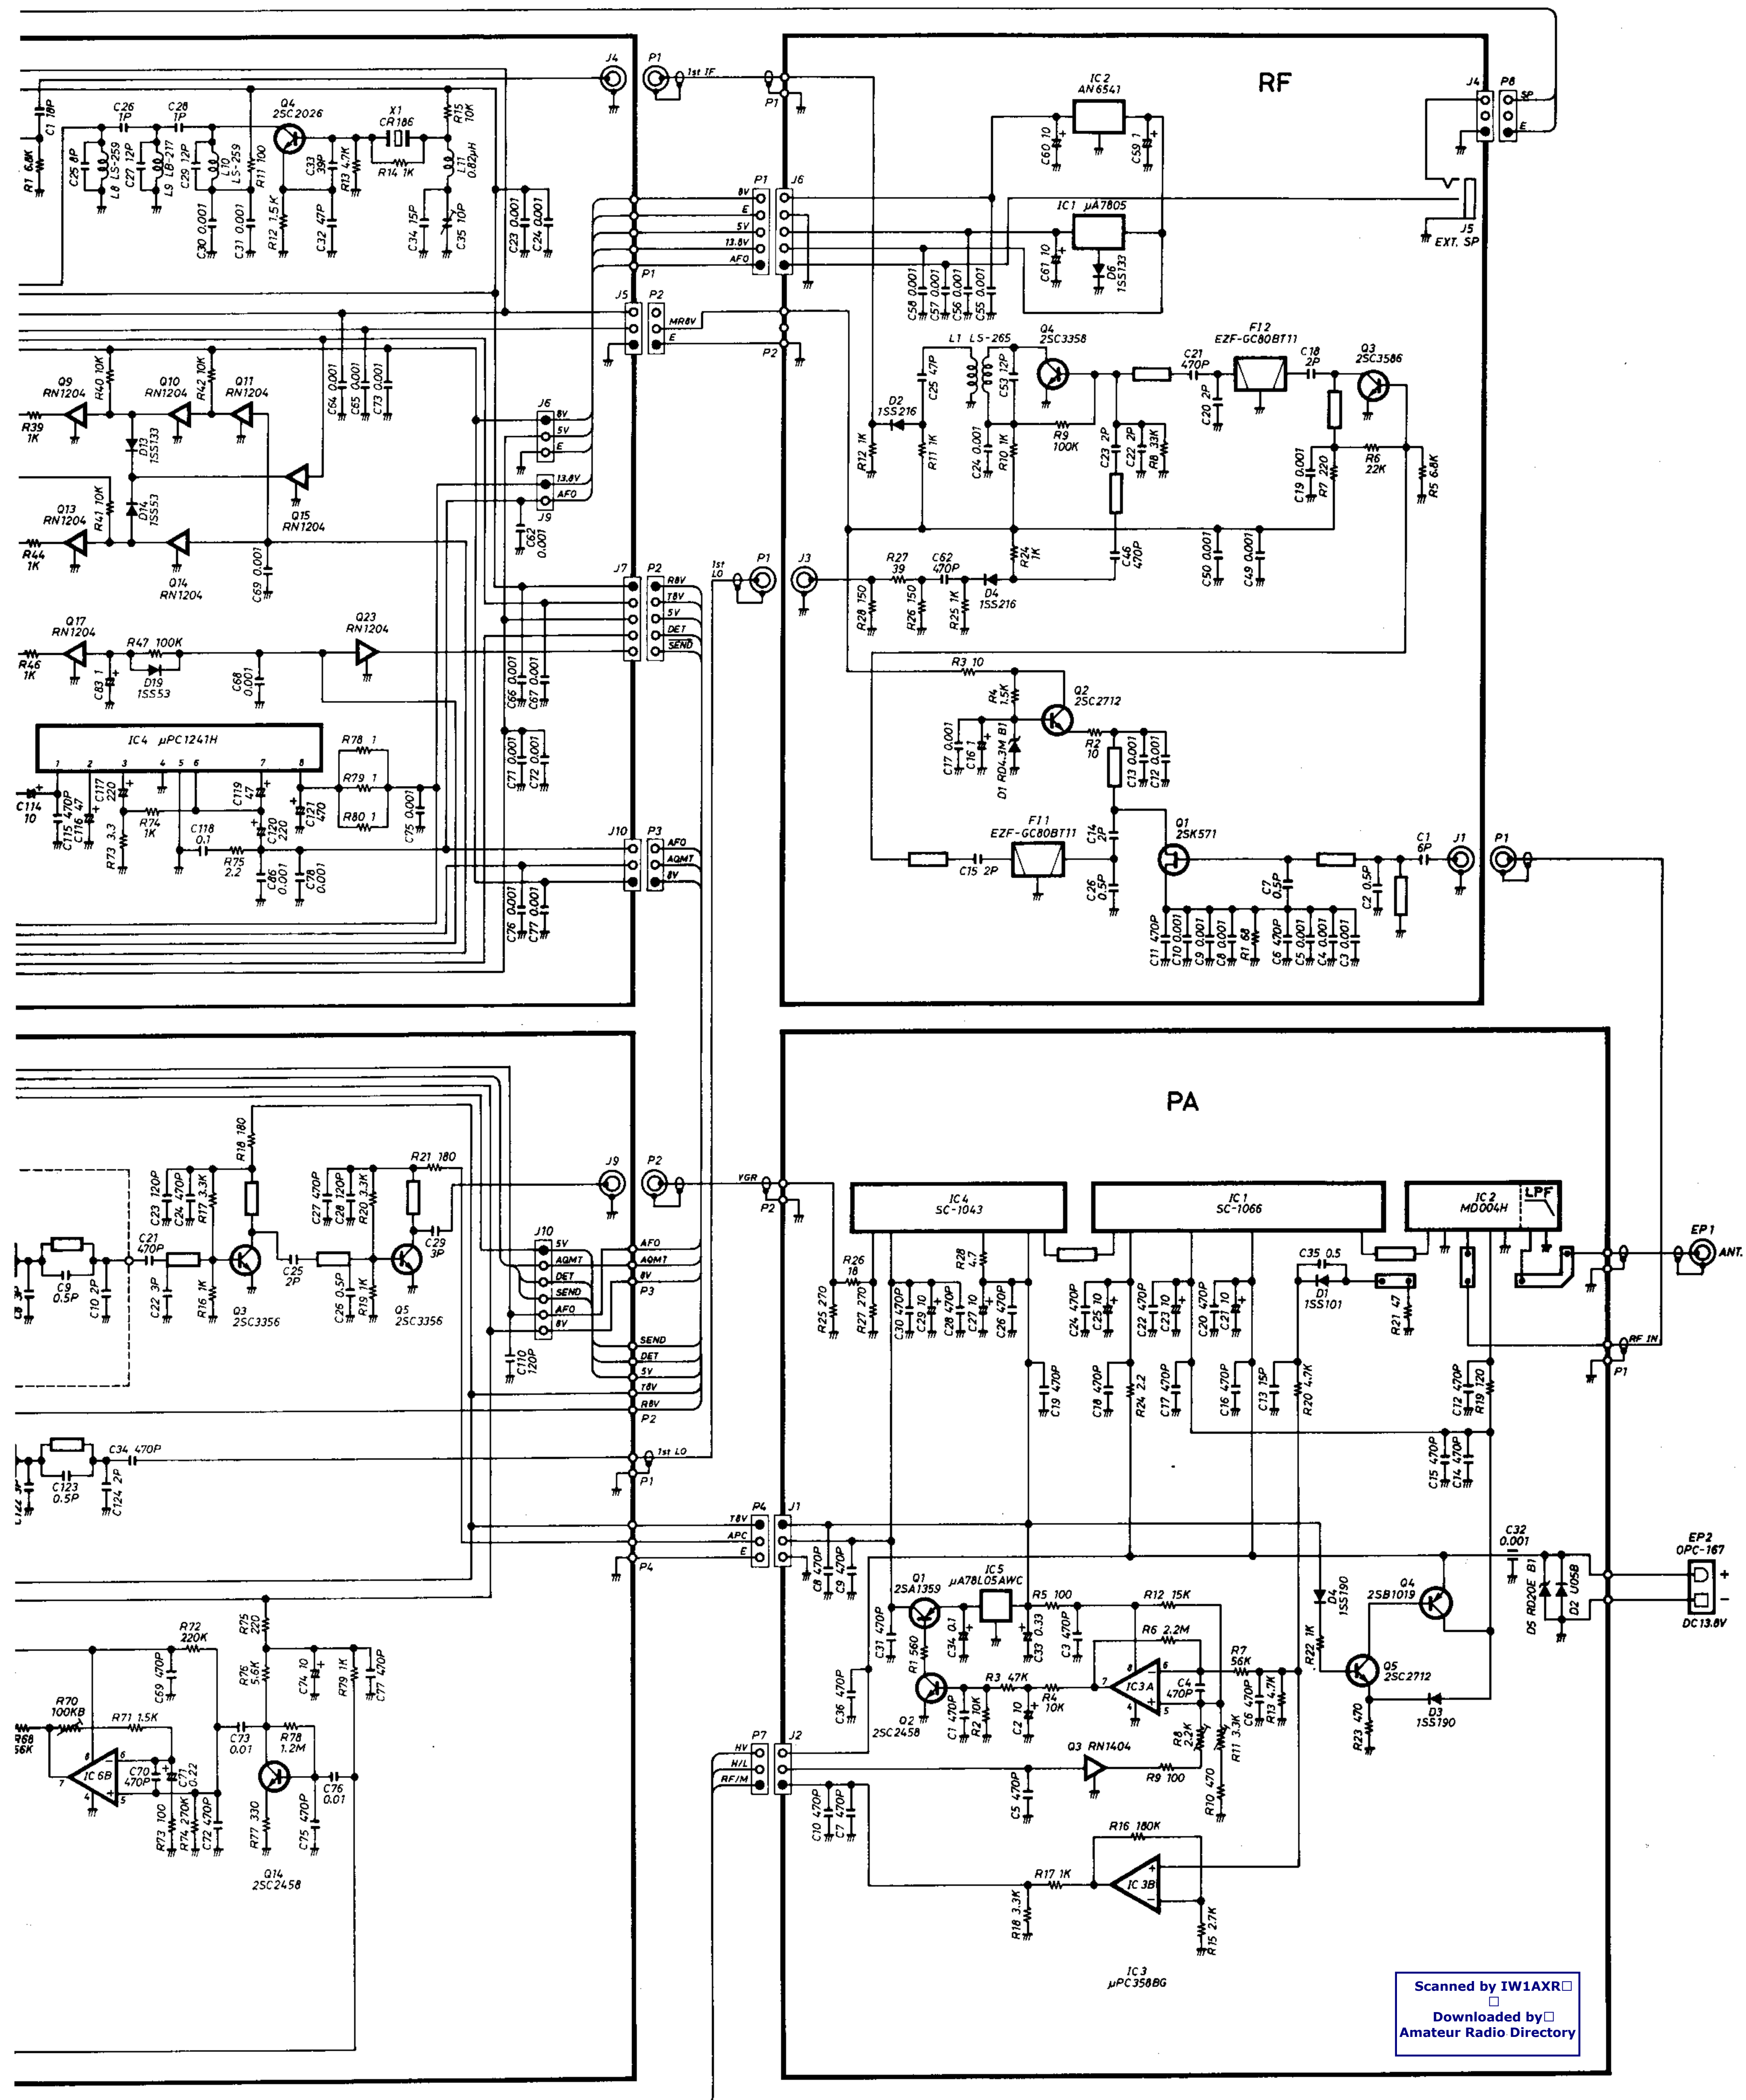

IC-1200A / E SCHEMATIC DIAG

Scanned by IW1AXR
 Downloaded by
 Amateur Radio Directory

TIC DIAGRAM

Scanned by IW1AXR
 Downloaded by
 Amateur Radio Directory

Scanned by IW1AXR
 Downloaded by
 Amateur Radio Directory