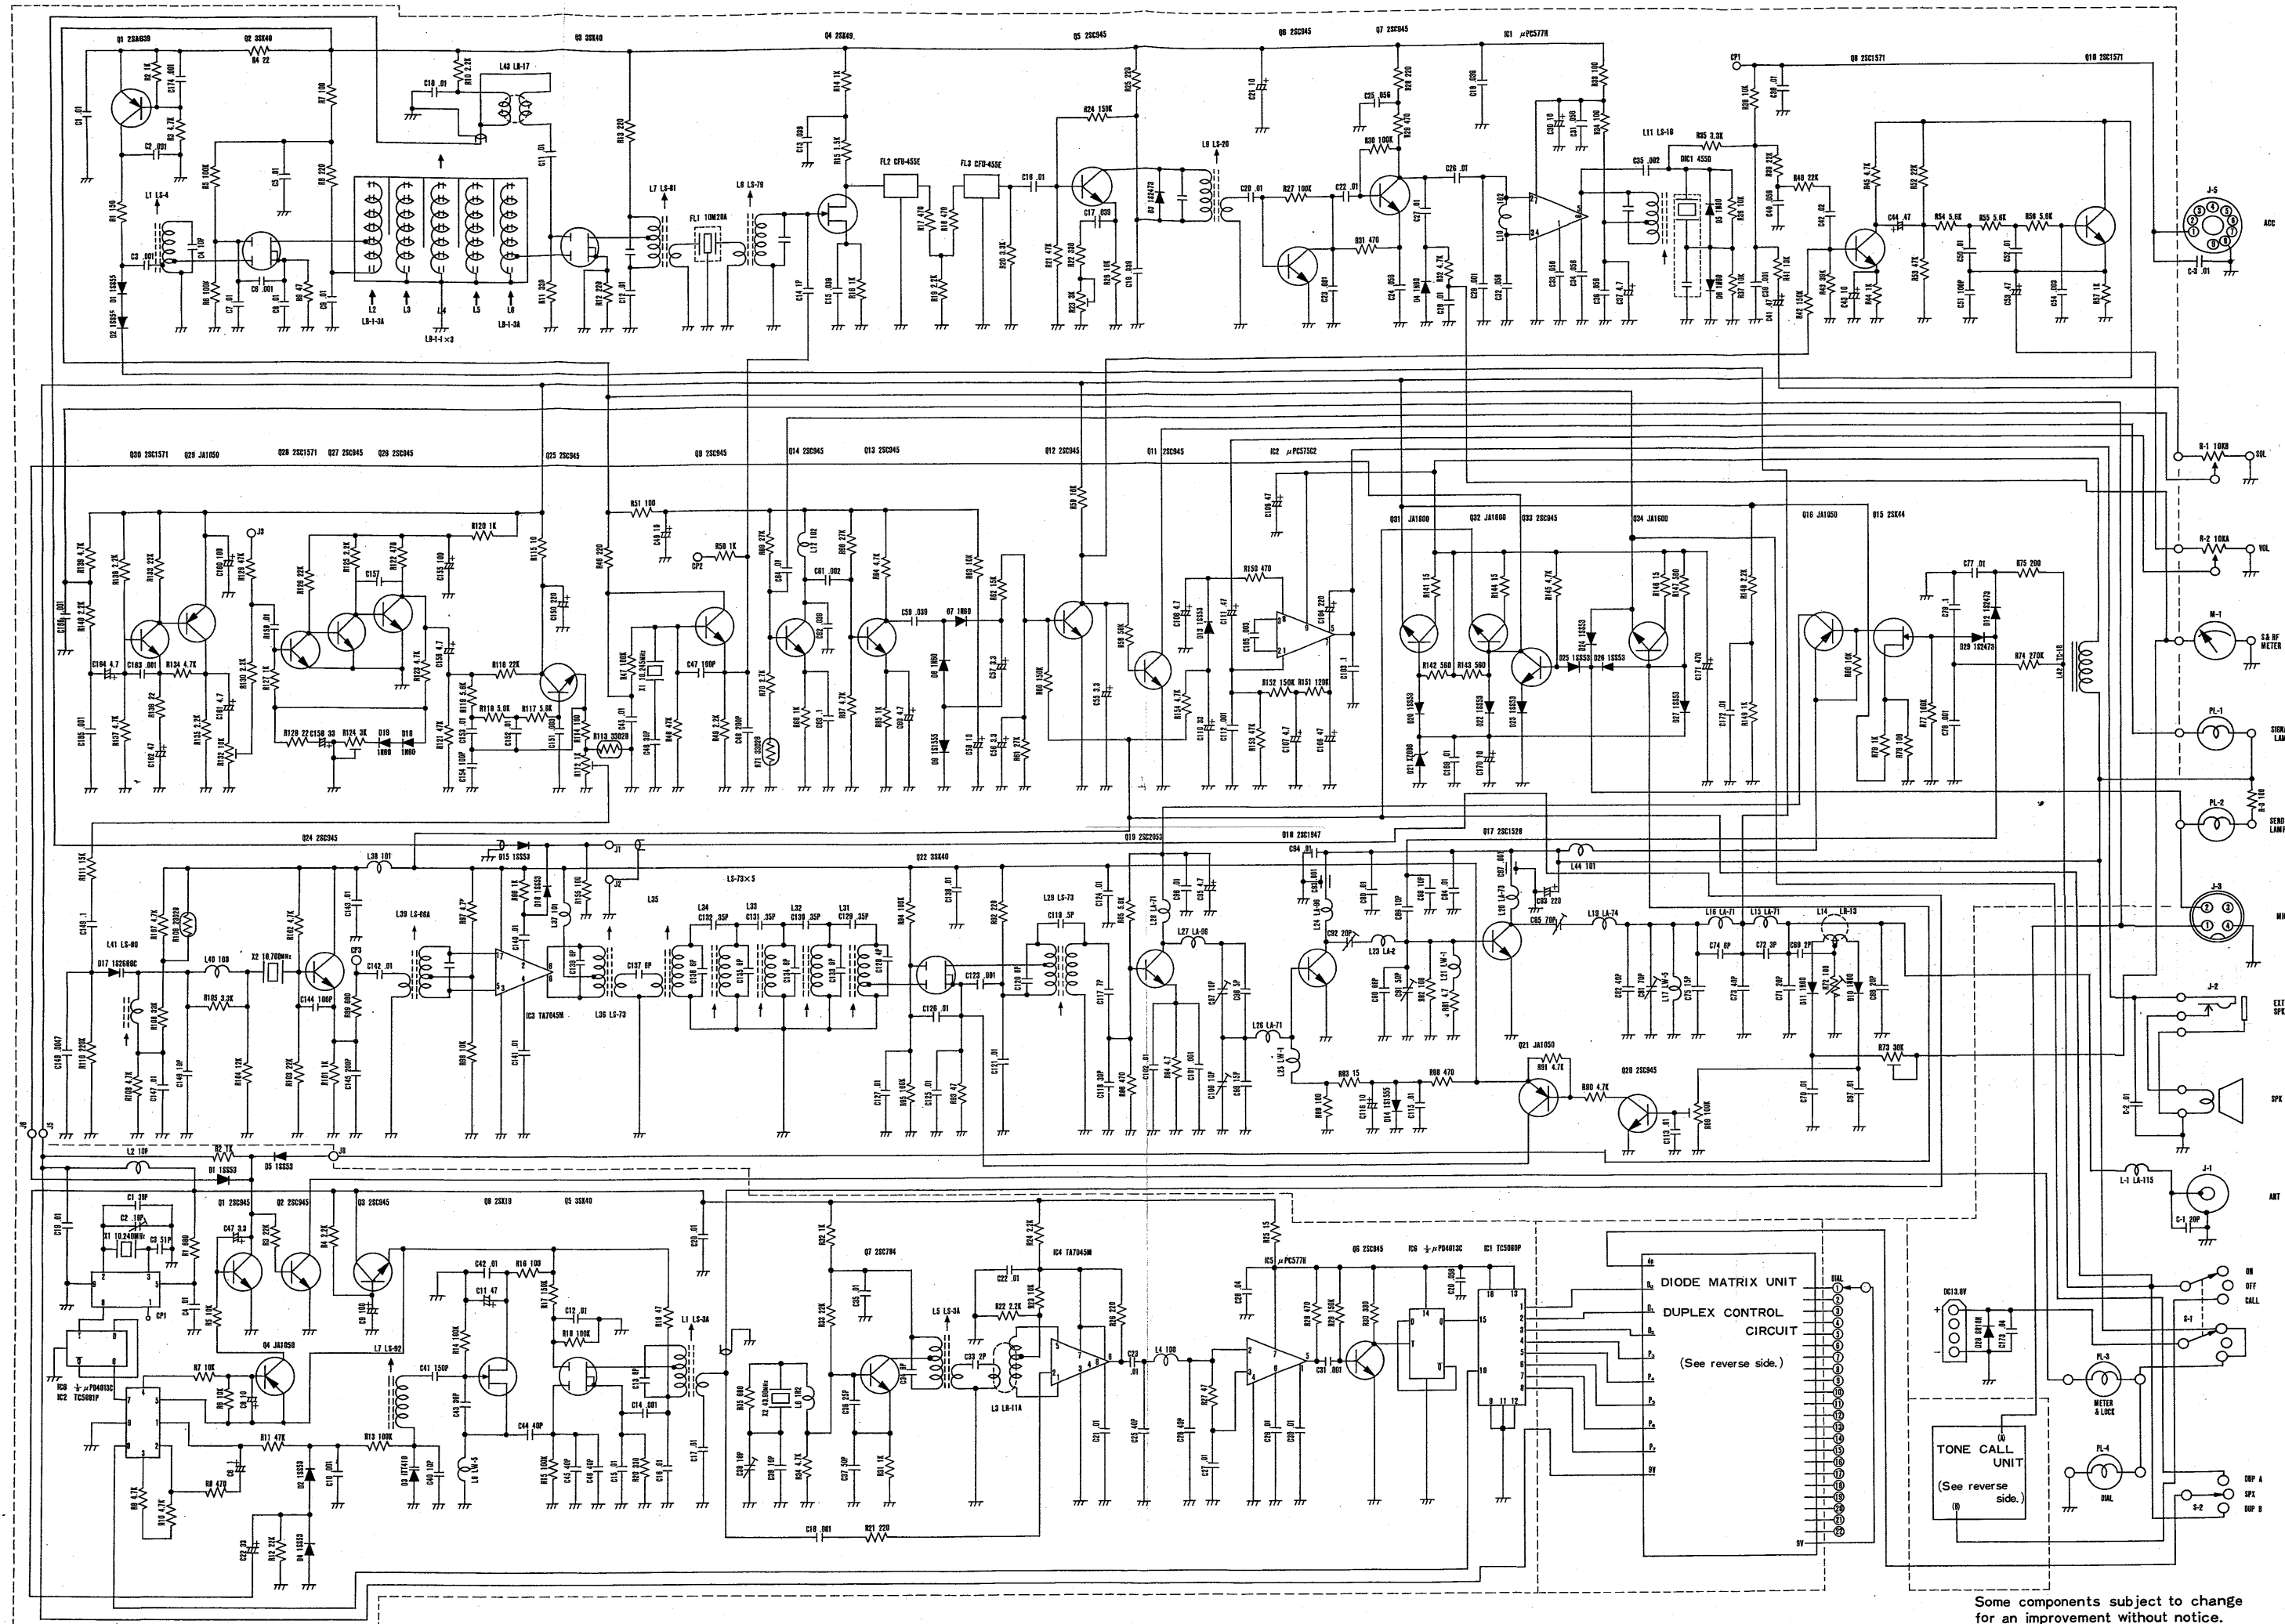

IC-240 SCHEMATIC DIAGRAM

ICOM ICOM INCORPORATED

Downloaded by
Radioamateur.EU

Some components subject to change for an improvement without notice.

IC-240

PHONE CALL UNIT

Downloaded by RadioAmateur.EU