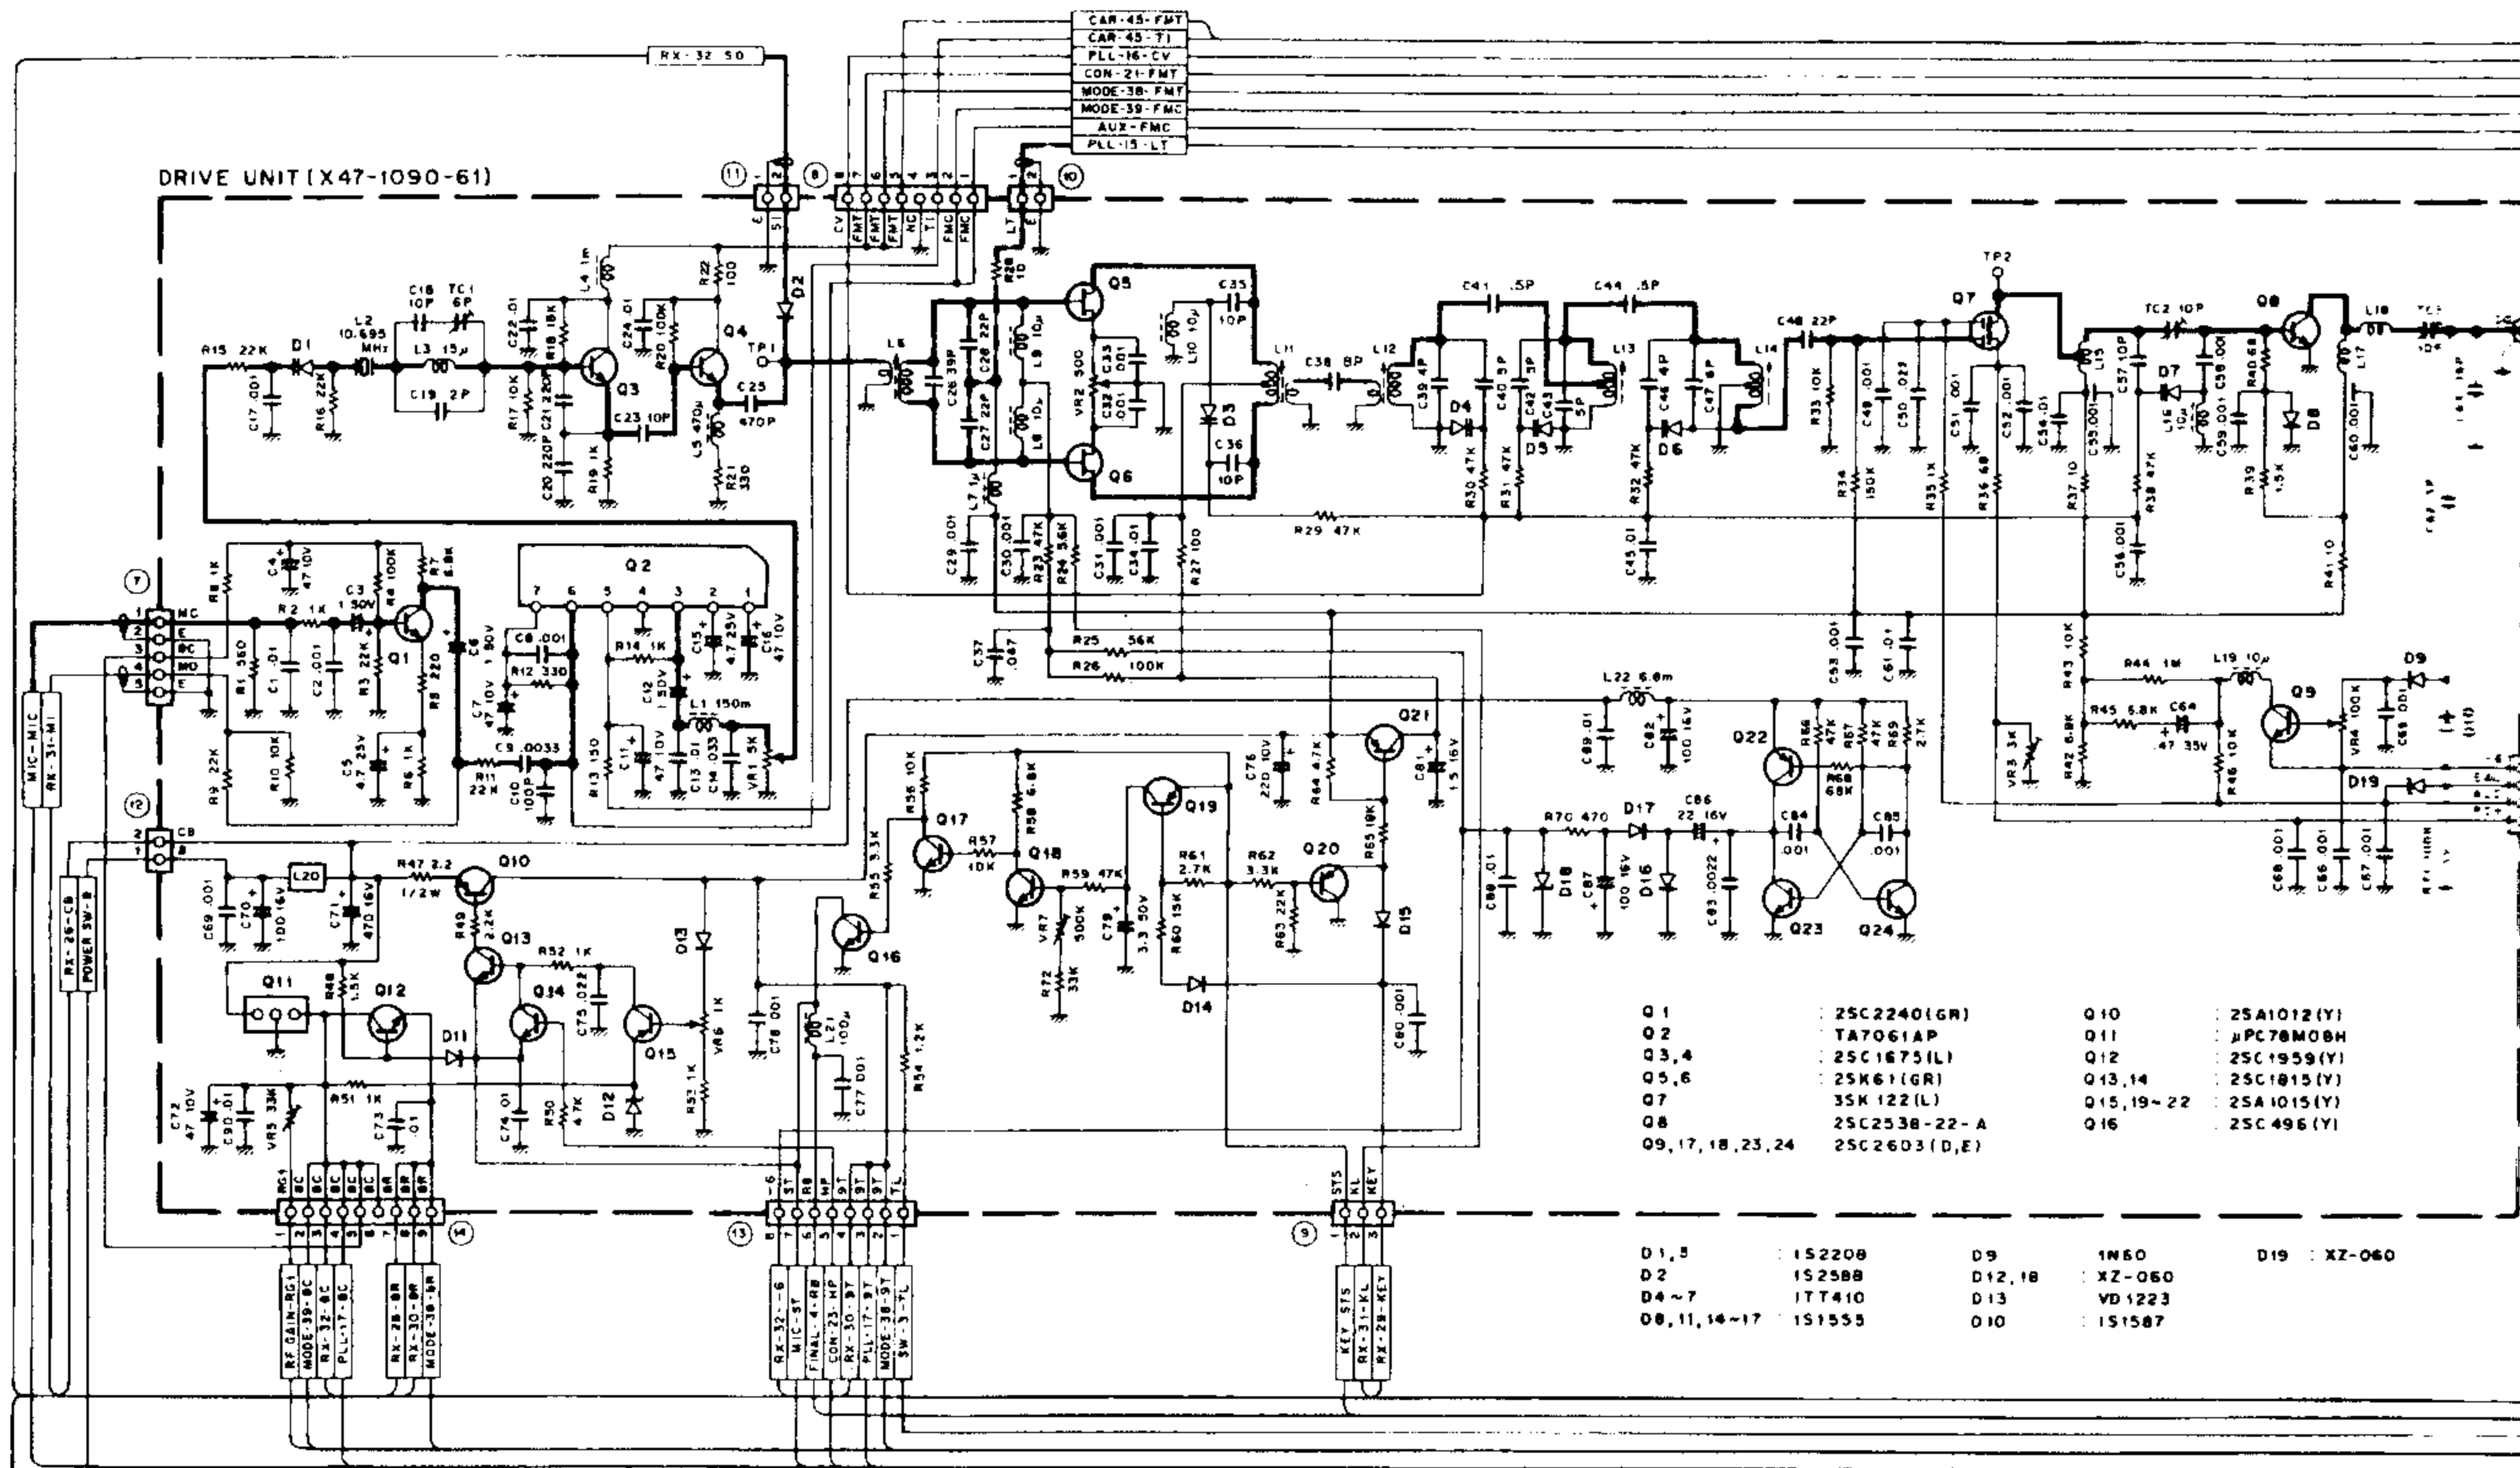

TR-9130 SCHEMATIC

downloaded by Amateur Radio Directory
www.hamdirectory.info

SCHEMATIC DIAGRAM

SCHEMATIC DIAGRAM

PLL UNIT (X50-1860-00)