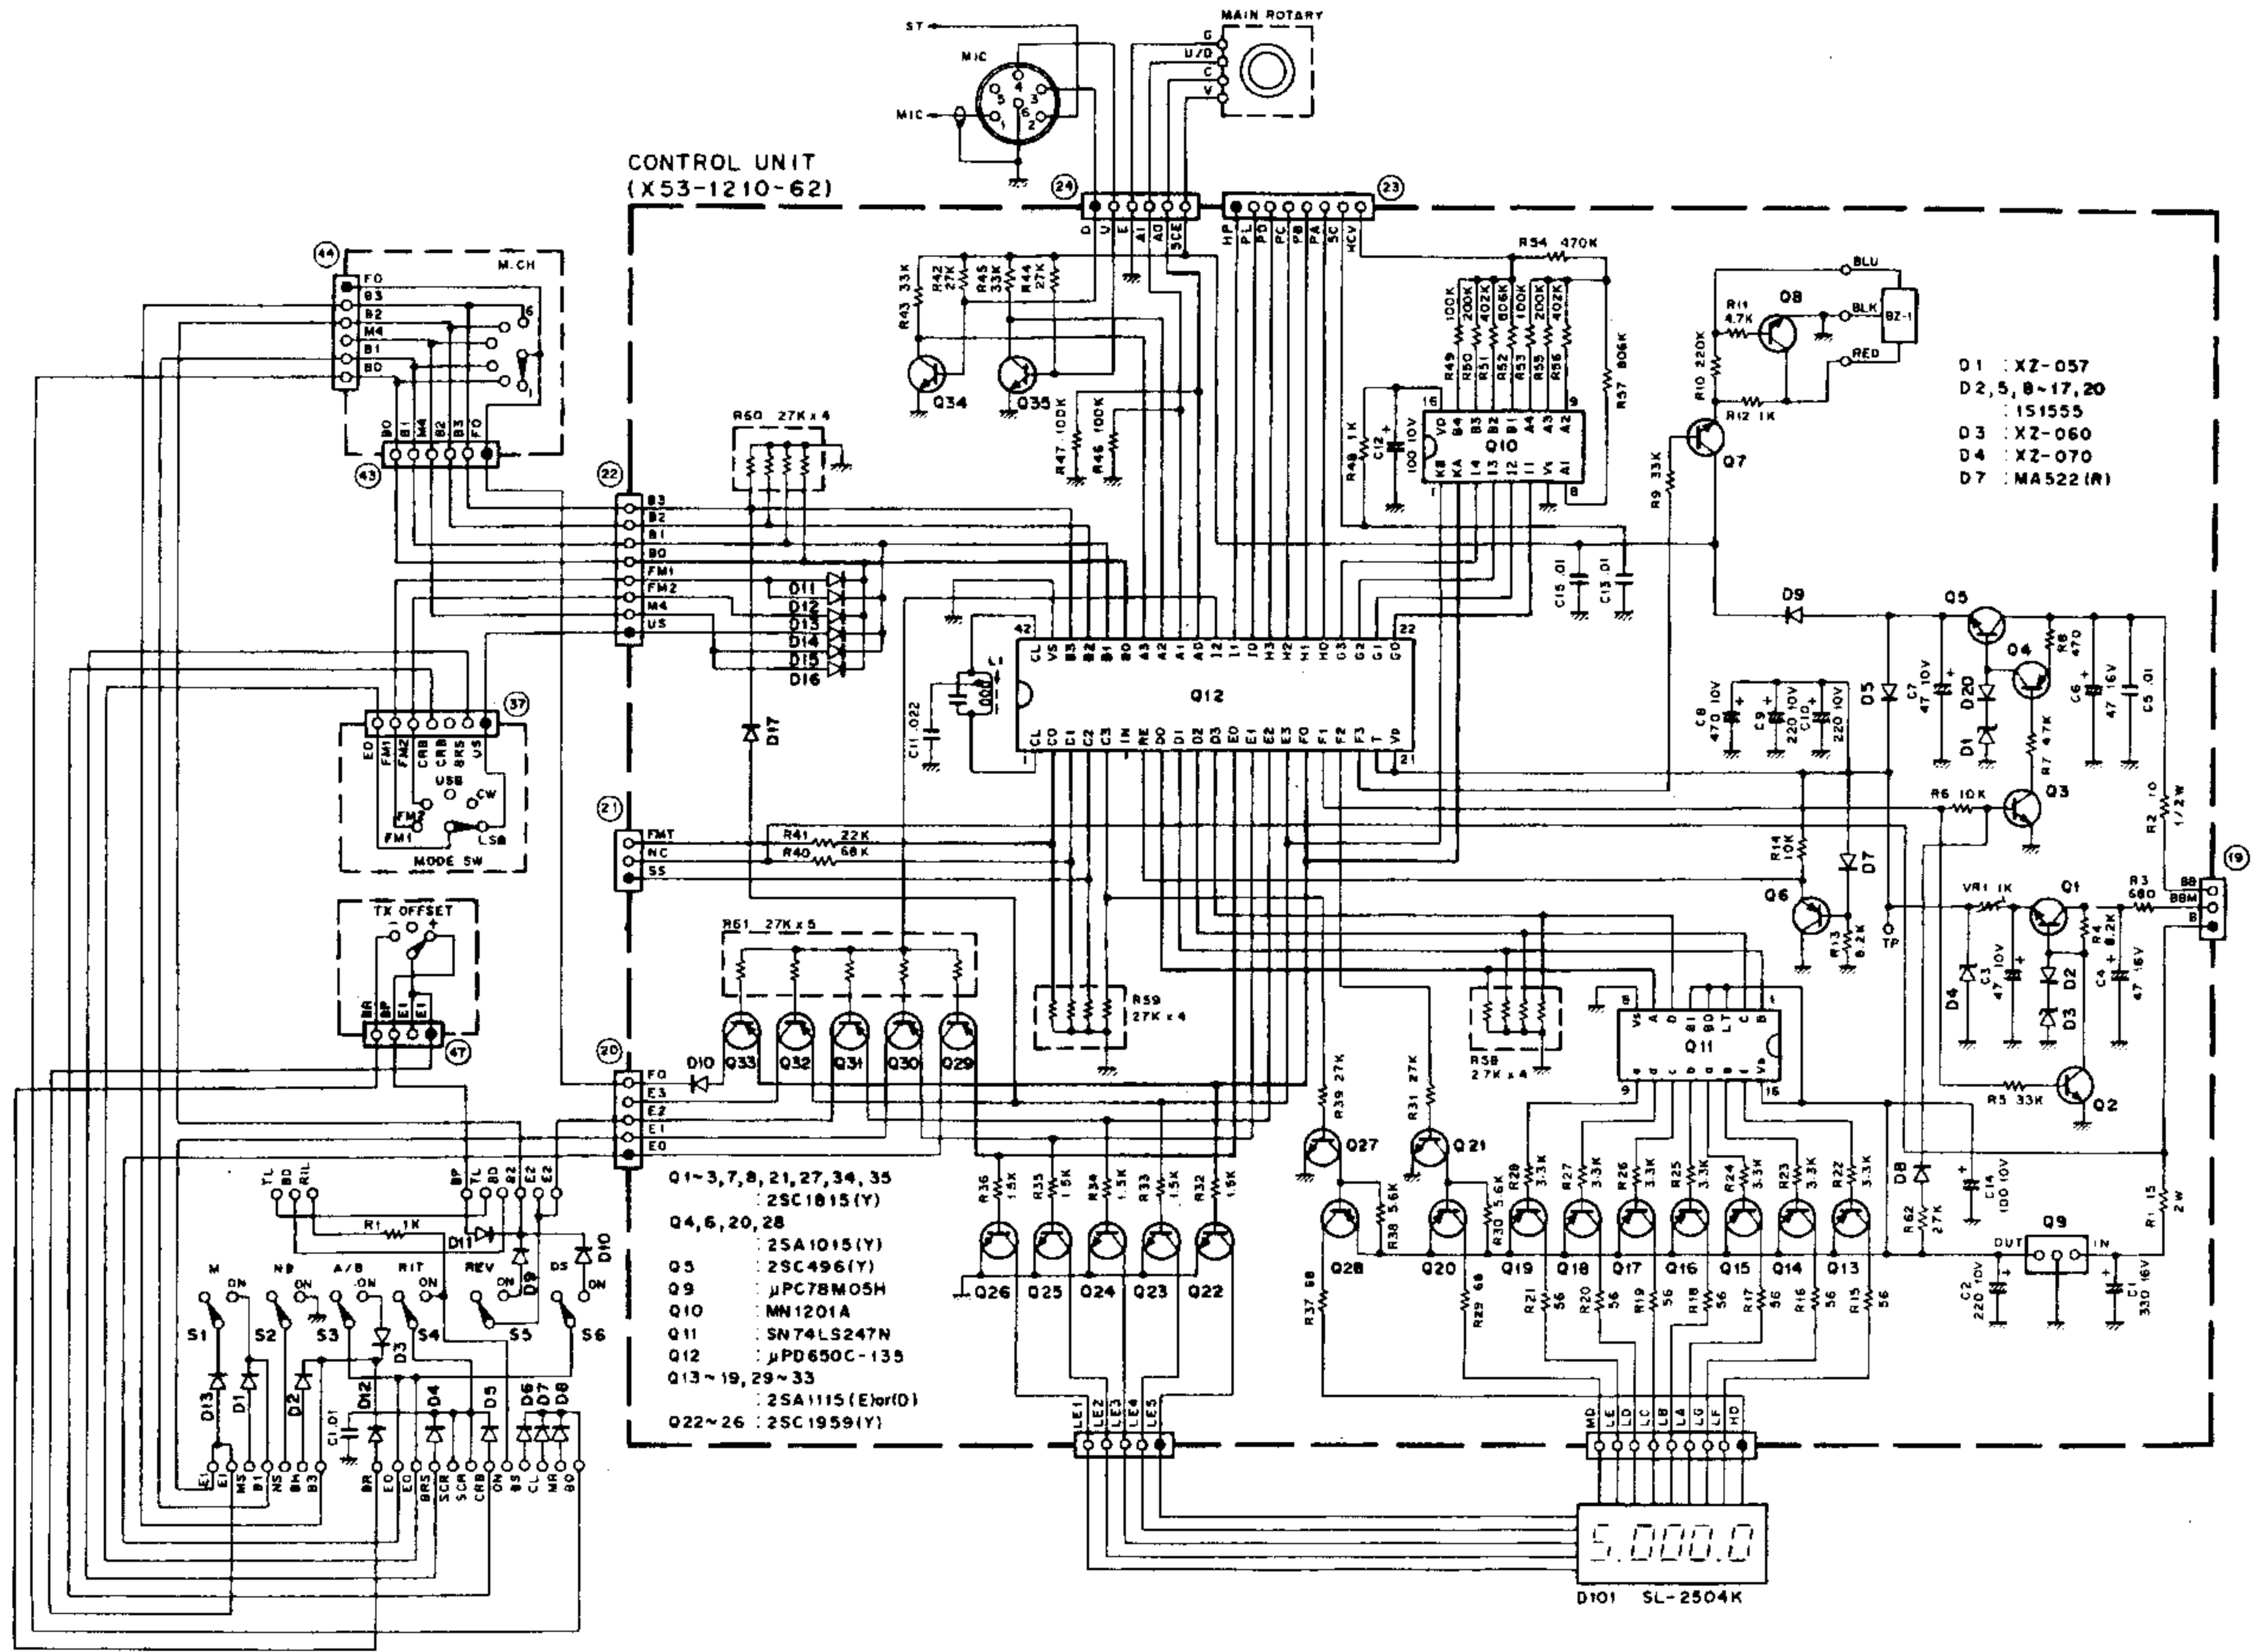

TR-9130 SCHEMATIC

downloaded by Amateur Radio Directory
www.hamdirectory.info

SCHEMATIC DIAGRAM

SCHEMATIC DIAGRAM

PLL UNIT (X50-1860-00)