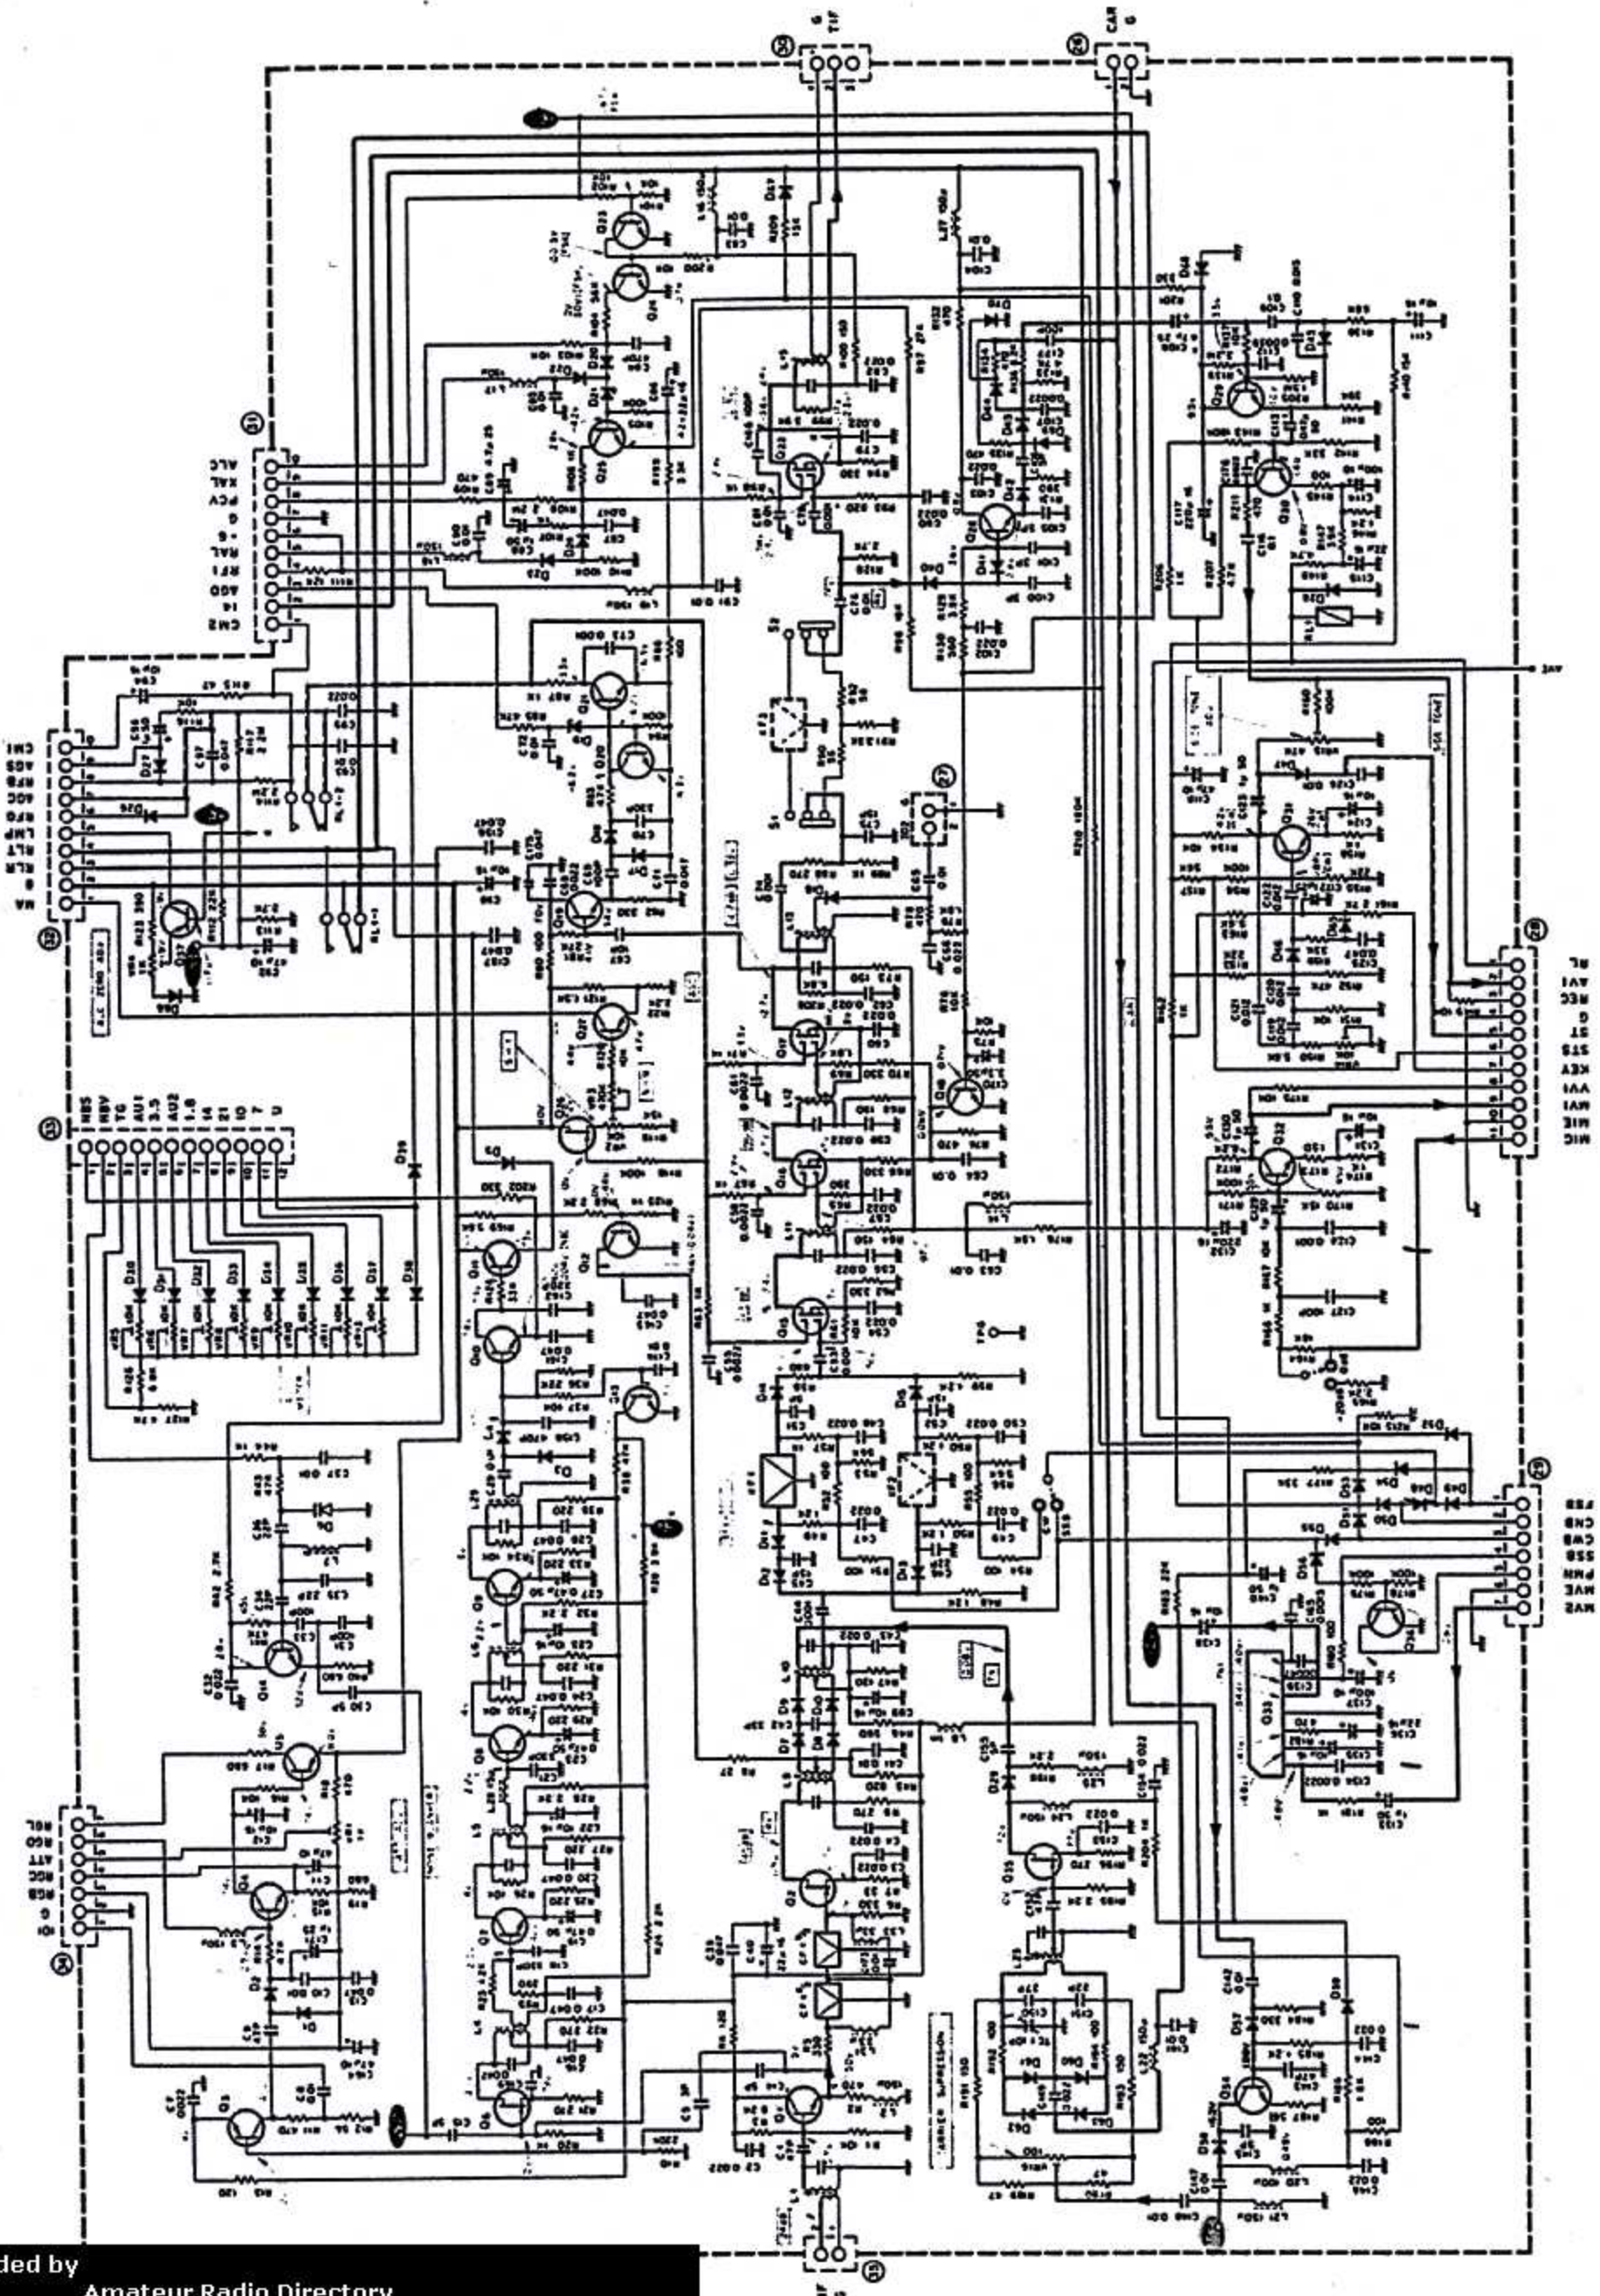

▼ IF UNIT (X48-1240-11)

RE			
RA1			
RA2			
RA3			
RA4			
RA5			
RA6			
RA7			
RA8			
RA9			
RA10			
RA11			
RA12			
RA13			
RA14			
RA15			
RA16			
RA17			
RA18			
RA19			
RA20			
RA21			
RA22			
RA23			
RA24			
RA25			
RA26			
RA27			
RA28			
RA29			
RA30			
RA31			
RA32			
RA33			
RA34			
RA35			
RA36			
RA37			
RA38			
RA39			
RA40			
RA41			
RA42			
RA43			
RA44			
RA45			
RA46			
RA47			
RA48			
RA49			
RA50			
RA51			
RA52			
RA53			
RA54			
RA55			
RA56			
RA57			
RA58			
RA59			
RA60			
RA61			
RA62			
RA63			
RA64			
RA65			
RA66			
RA67			
RA68			
RA69			
RA70			
RA71			
RA72			
RA73			
RA74			
RA75			
RA76			
RA77			
RA78			
RA79			
RA80			
RA81			
RA82			
RA83			
RA84			
RA85			
RA86			
RA87			
RA88			
RA89			
RA90			
RA91			
RA92			
RA93			
RA94			
RA95			
RA96			
RA97			
RA98			
RA99			
RA100