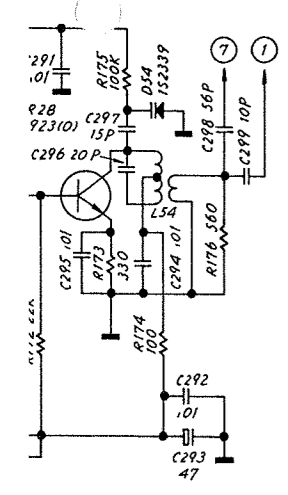

INTERCONNECTION WIRING DIAGRAM

X'8
X'9
X'10
X'11
C238
31.728125MHz
31.978125MHz
32.228125MHz
32.478125MHz

Provided by <http://www.yaesu-museum.com>
 Scanned by IW5DBZ
 Downloaded by Amateur Radio Directory

Provided by
<http://www.yaesu-museum.com>
 Scanned by IW5DBZ
 Downloaded by
 Amateur Radio Directory

CIRCUIT DIAGRAM

LED DISPLAY WIRING DIAGRAM

CIRCUIT DIAGRAM

TS-280FM (B)
572115 (1)

Provided by <http://www.yaesu-museum.com>