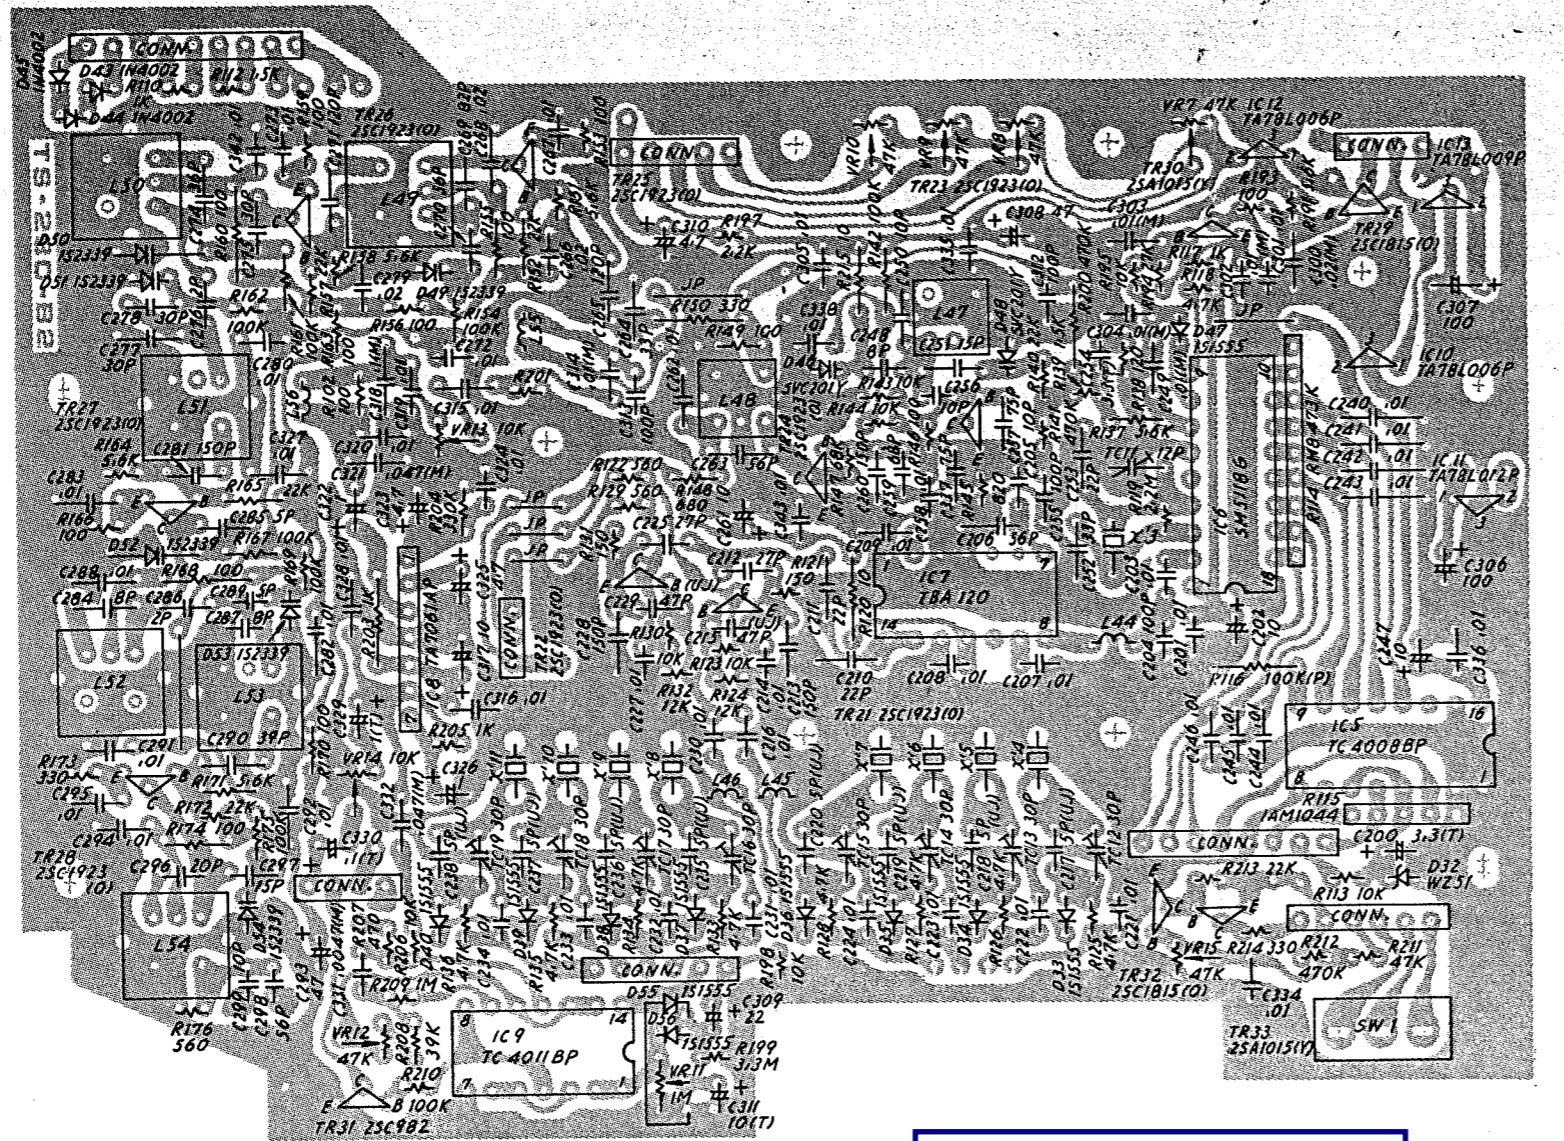

PLL AND BOOSTER PRINTED BOARD PARTS LAYOUT

Provided by ☐ <http://www.yaesu-museum.com> ☐
Scanned by IW5DBZ ☐
Downloaded by ☐ Amateur Radio Directory ☐