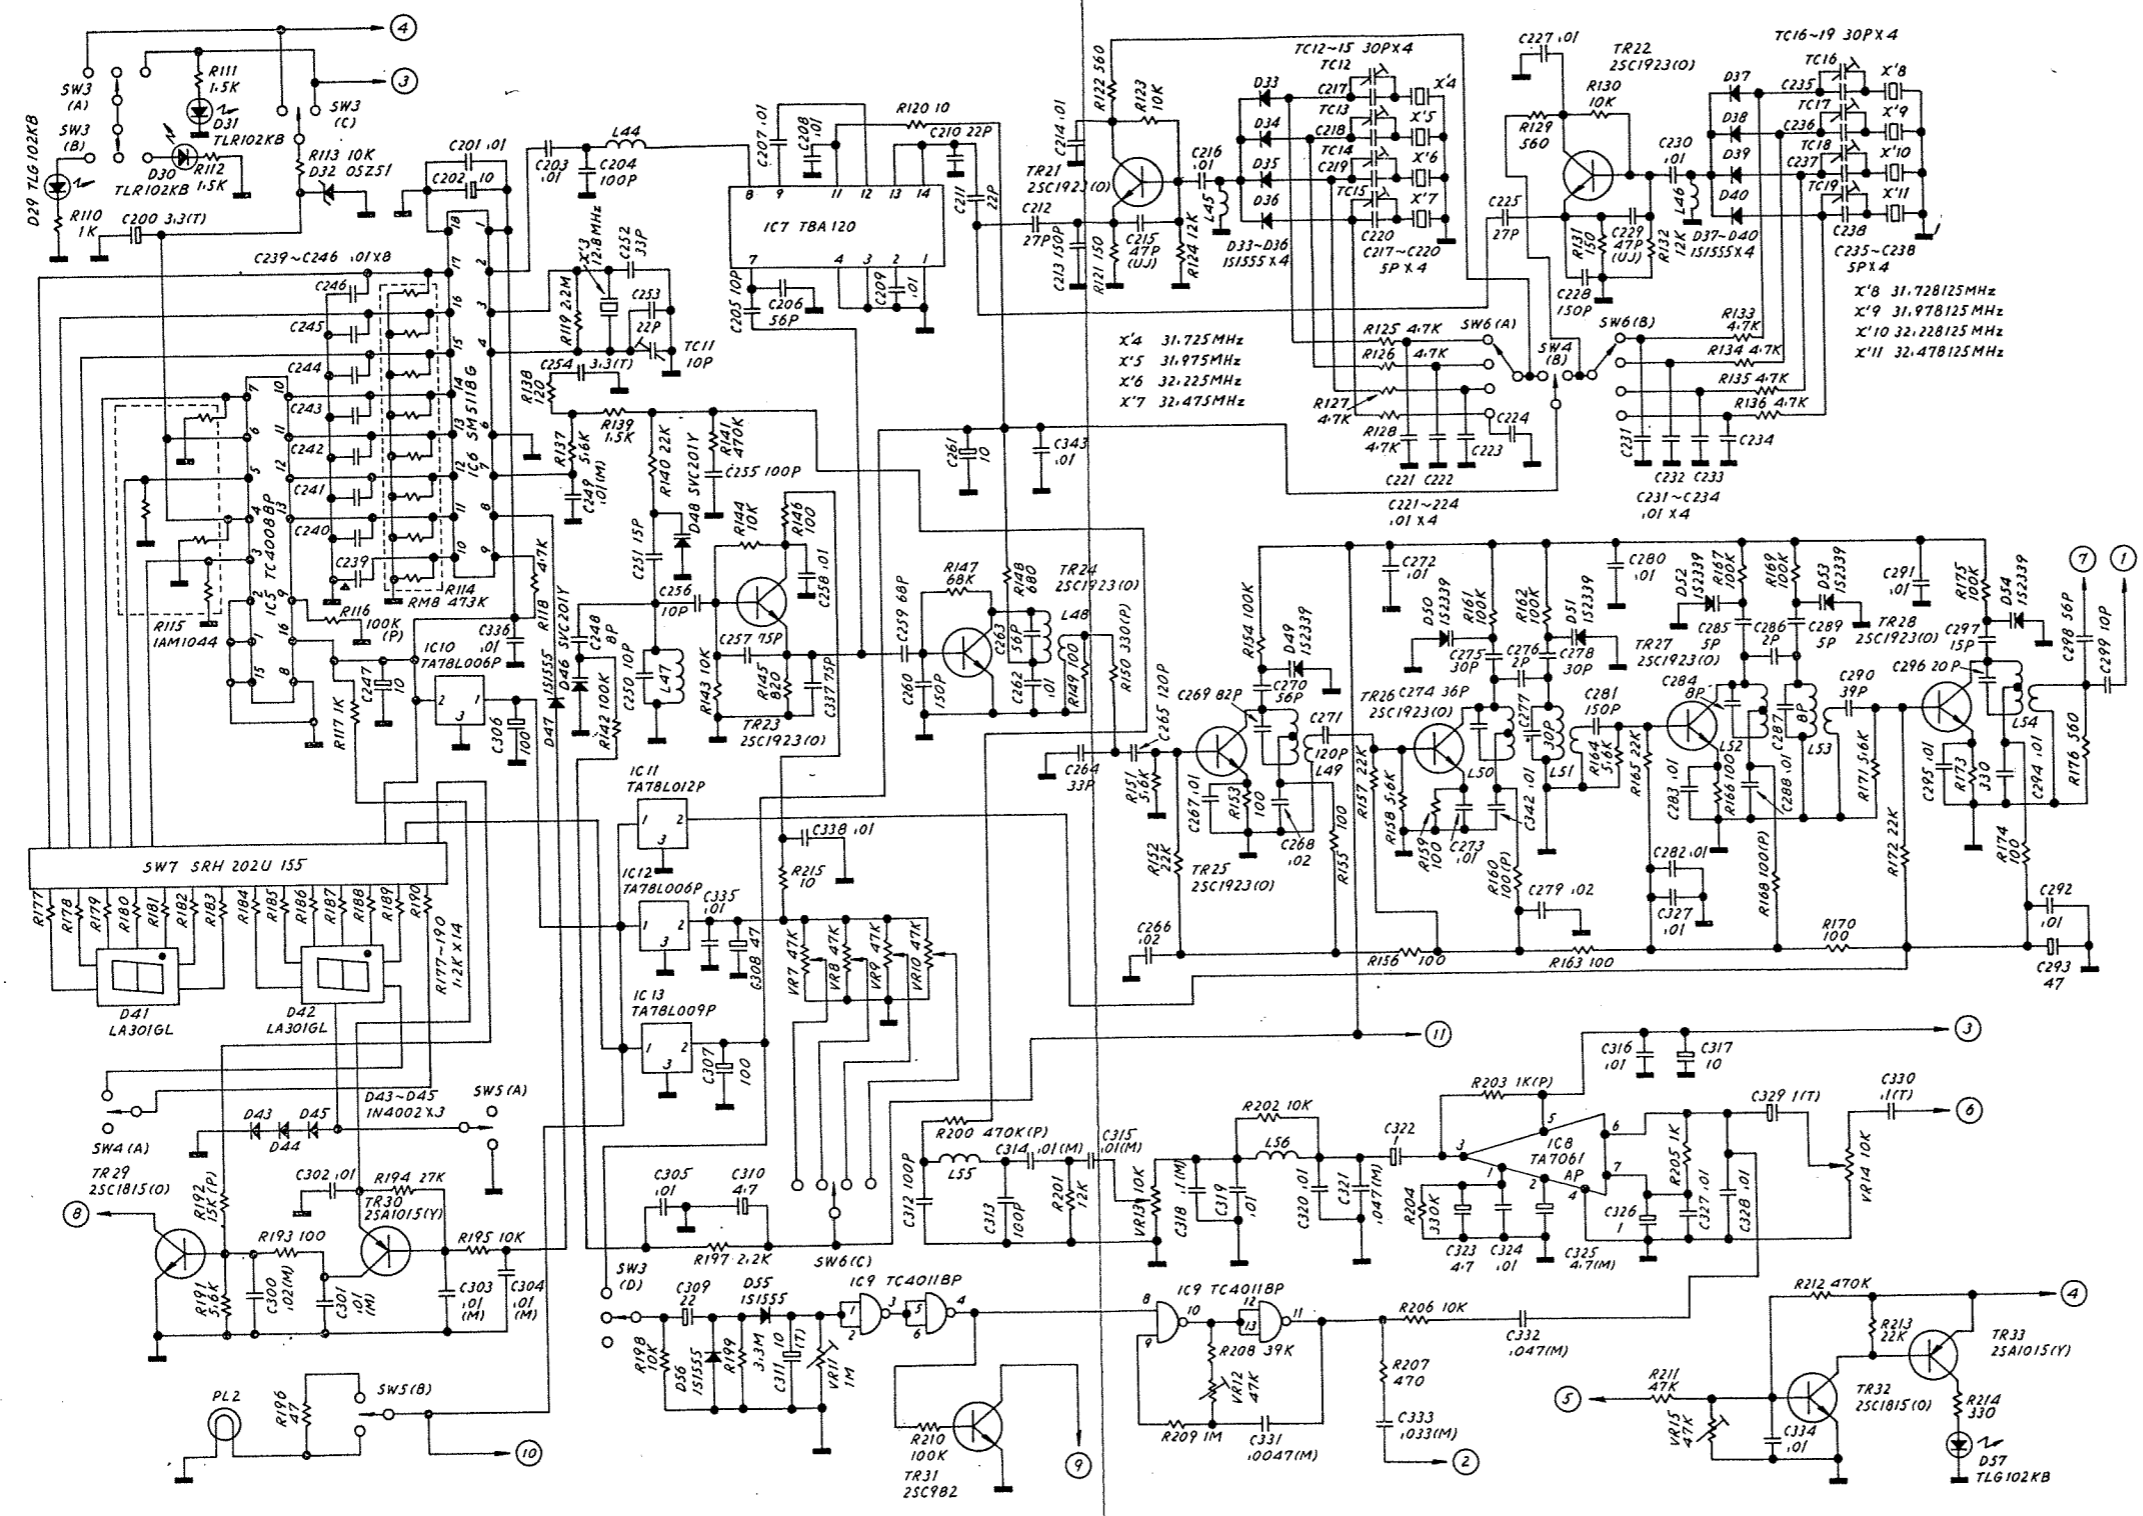

INTERCONNECTION WIRING DIAGRAM

X'8
X'9
X'10
X'11
C238
31.728125MHz
31.978125MHz
32.228125MHz
32.478125MHz

Provided by <http://www.yaesu-museum.com>
 Scanned by IW5DBZ
 Downloaded by Amateur Radio Directory

Provided by
<http://www.yaesu-museum.com>
 Scanned by IW5DBZ
 Downloaded by
 Amateur Radio Directory

CIRCUIT DIAGRAM

LED DISPLAY WIRING DIAGRAM

CIRCUIT DIAGRAM

TS-280FM (B)
572115 (1)

Provided by <http://www.yaesu-museum.com>