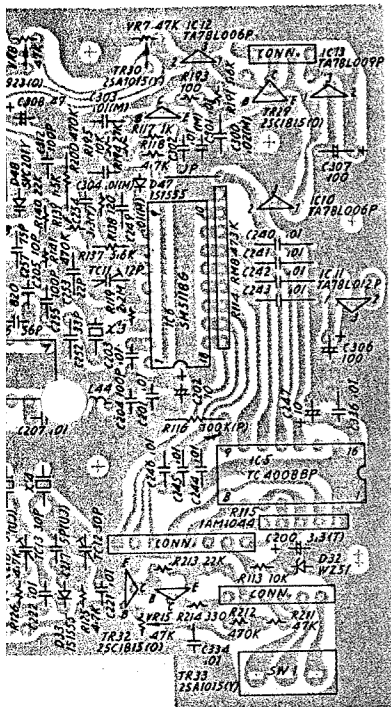

CIRCUIT DIAGRAM

Provided by ☐ <http://www.yaesu-museum.com>
☐
Scanned by IW5DBZ ☐
☐
Downloaded by ☐ Amateur Radio Directory

HD-ELEKTRONIK
HORST DELES
Radio-Fernsehentechnikmeister
Roter Buck 1, Telefon 0795/721910
7180 CRAILSHEIM