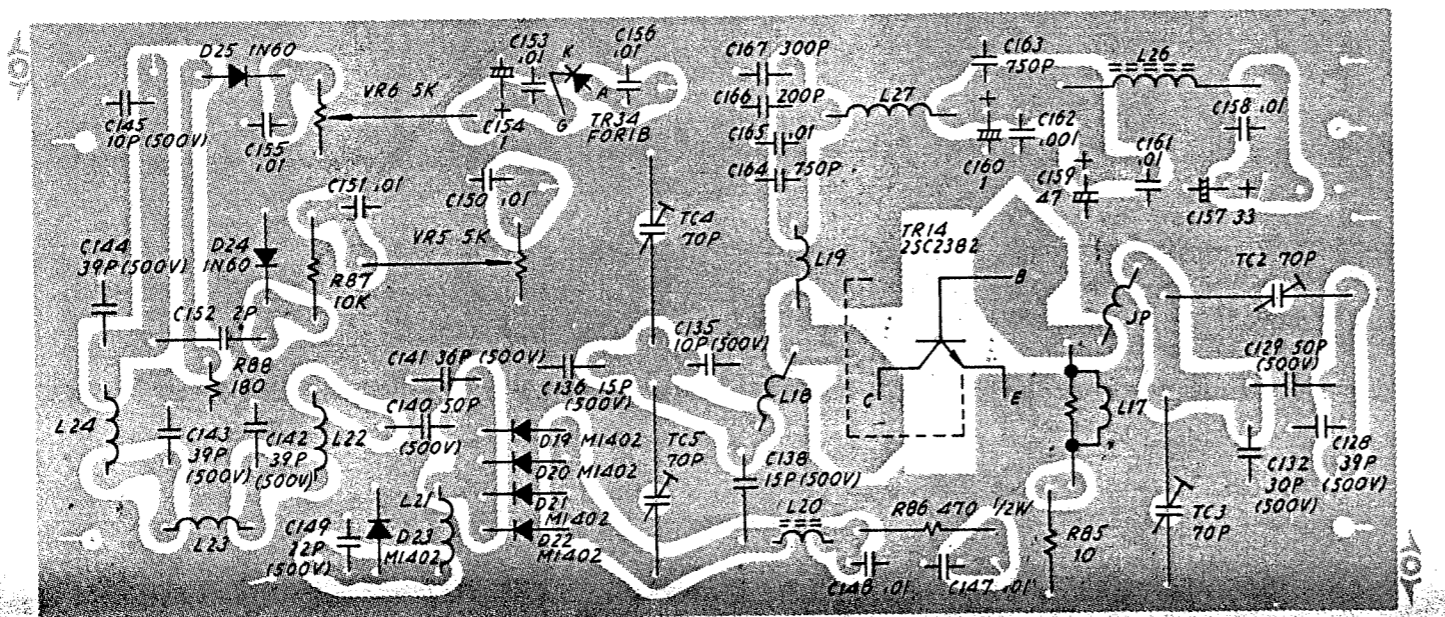

PLL AND BOOSTER PRINTED BOARD PARTS LAYOUT

Provided by ☐ <http://www.yaesu-museum.com> ☐
Scanned by IW5DBZ ☐
Downloaded by ☐ Amateur Radio Directory ☐

CIRCUIT DIAGRAM

HD-ELEKTRONIK
HORST DELFS
Fernseh- und Funktechnik
Radio-Fernsehen, Phono-Funktechnik
Roter Bueck 1, Telefon 07951/21910
7180 CRAILSHEIM