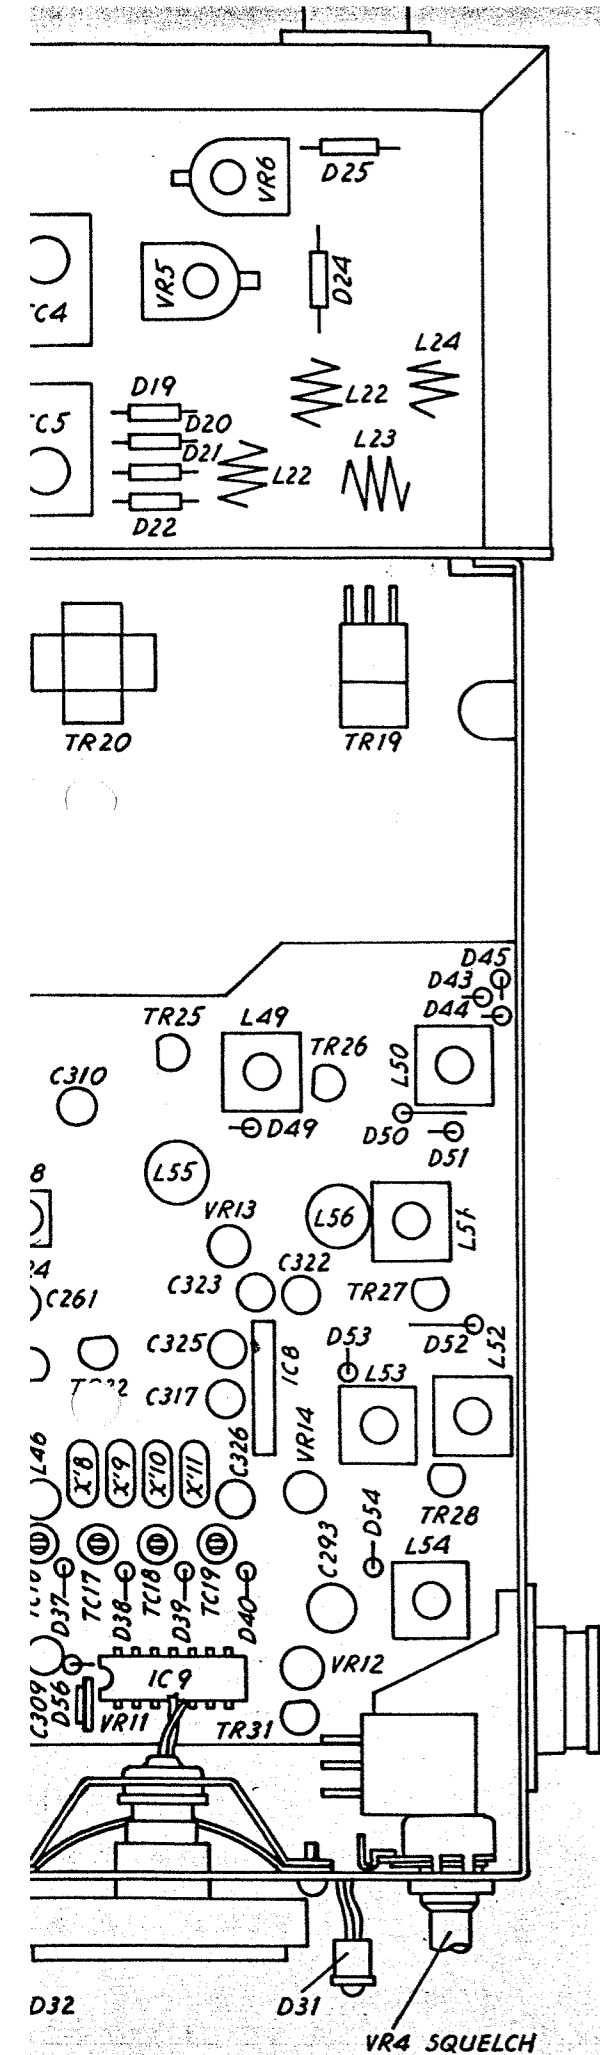

Provided by <http://www.yaesu-museum.com>
Scanned by IW5DBZ
Downloaded by Amateur Radio Directory