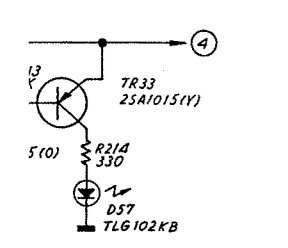

INTERCONNECTION WIRING DIAGRAM

X'8
X'9
X'10
X'11
C238
31.728125MHz
31.978125MHz
32.228125MHz
32.478125MHz

Provided by <http://www.yaesu-museum.com>
 Scanned by IW5DBZ
 Downloaded by Amateur Radio Directory

Provided by
<http://www.yaesu-museum.com>
 Scanned by IW5DBZ
 Downloaded by
 Amateur Radio Directory

CIRCUIT DIAGRAM

LED DISPLAY WIRING DIAGRAM

CIRCUIT DIAGRAM

TS-280FM (B)
572115 (1)

Provided by <http://www.yaesu-museum.com>