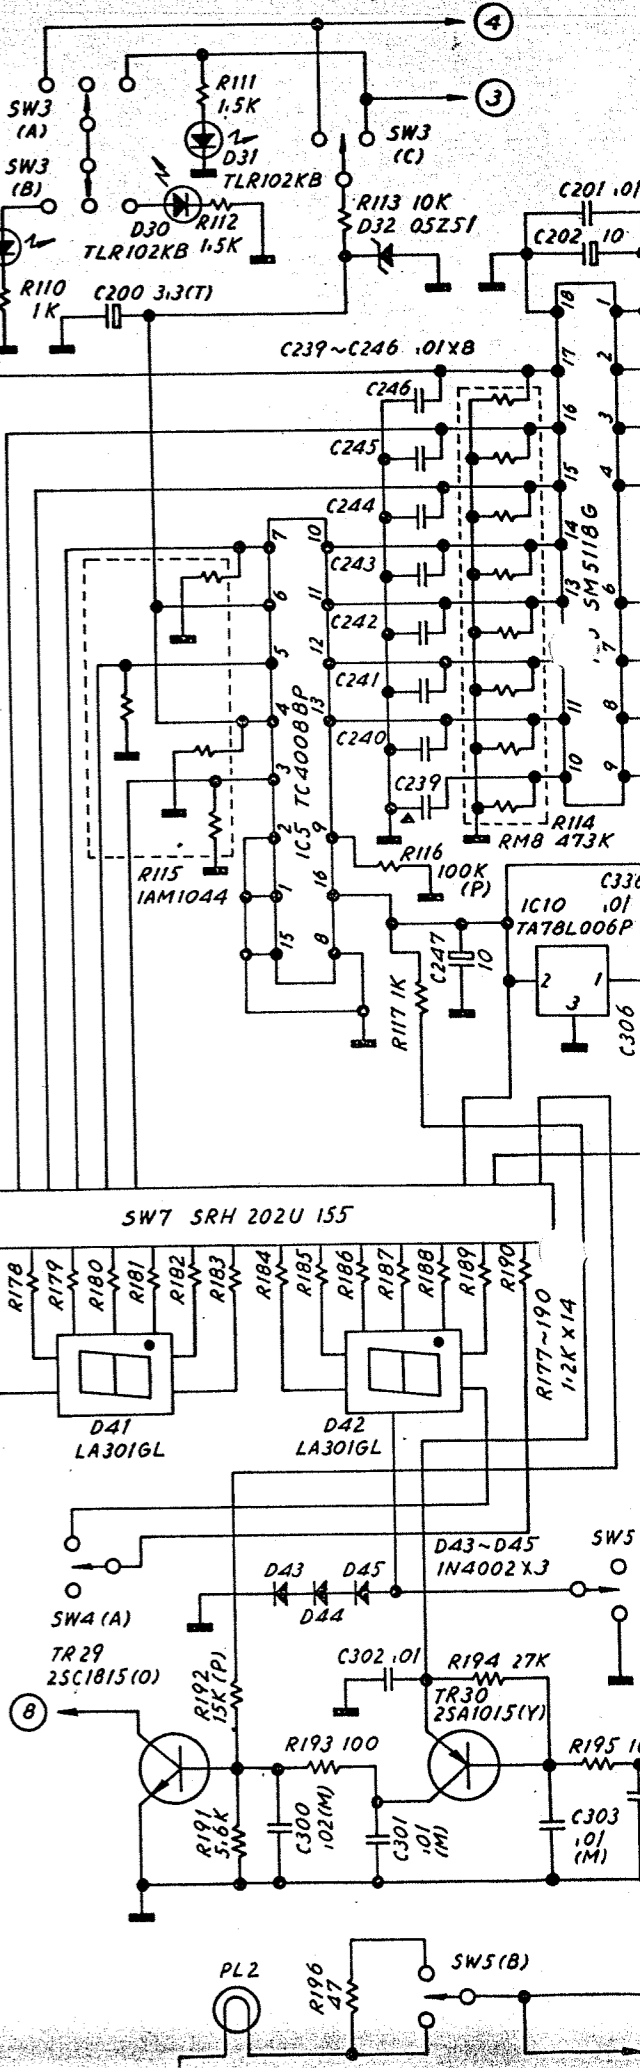

CIRCUIT DIAGRAM

HD-ELEKTRONIK
HORST DELFS
Fernseh- und Funktechnik
Radio-Fernsehen, Phono-Funktechnik
Roter Bueck 1, Telefon 07951/21910
7180 CRAILSHEIM