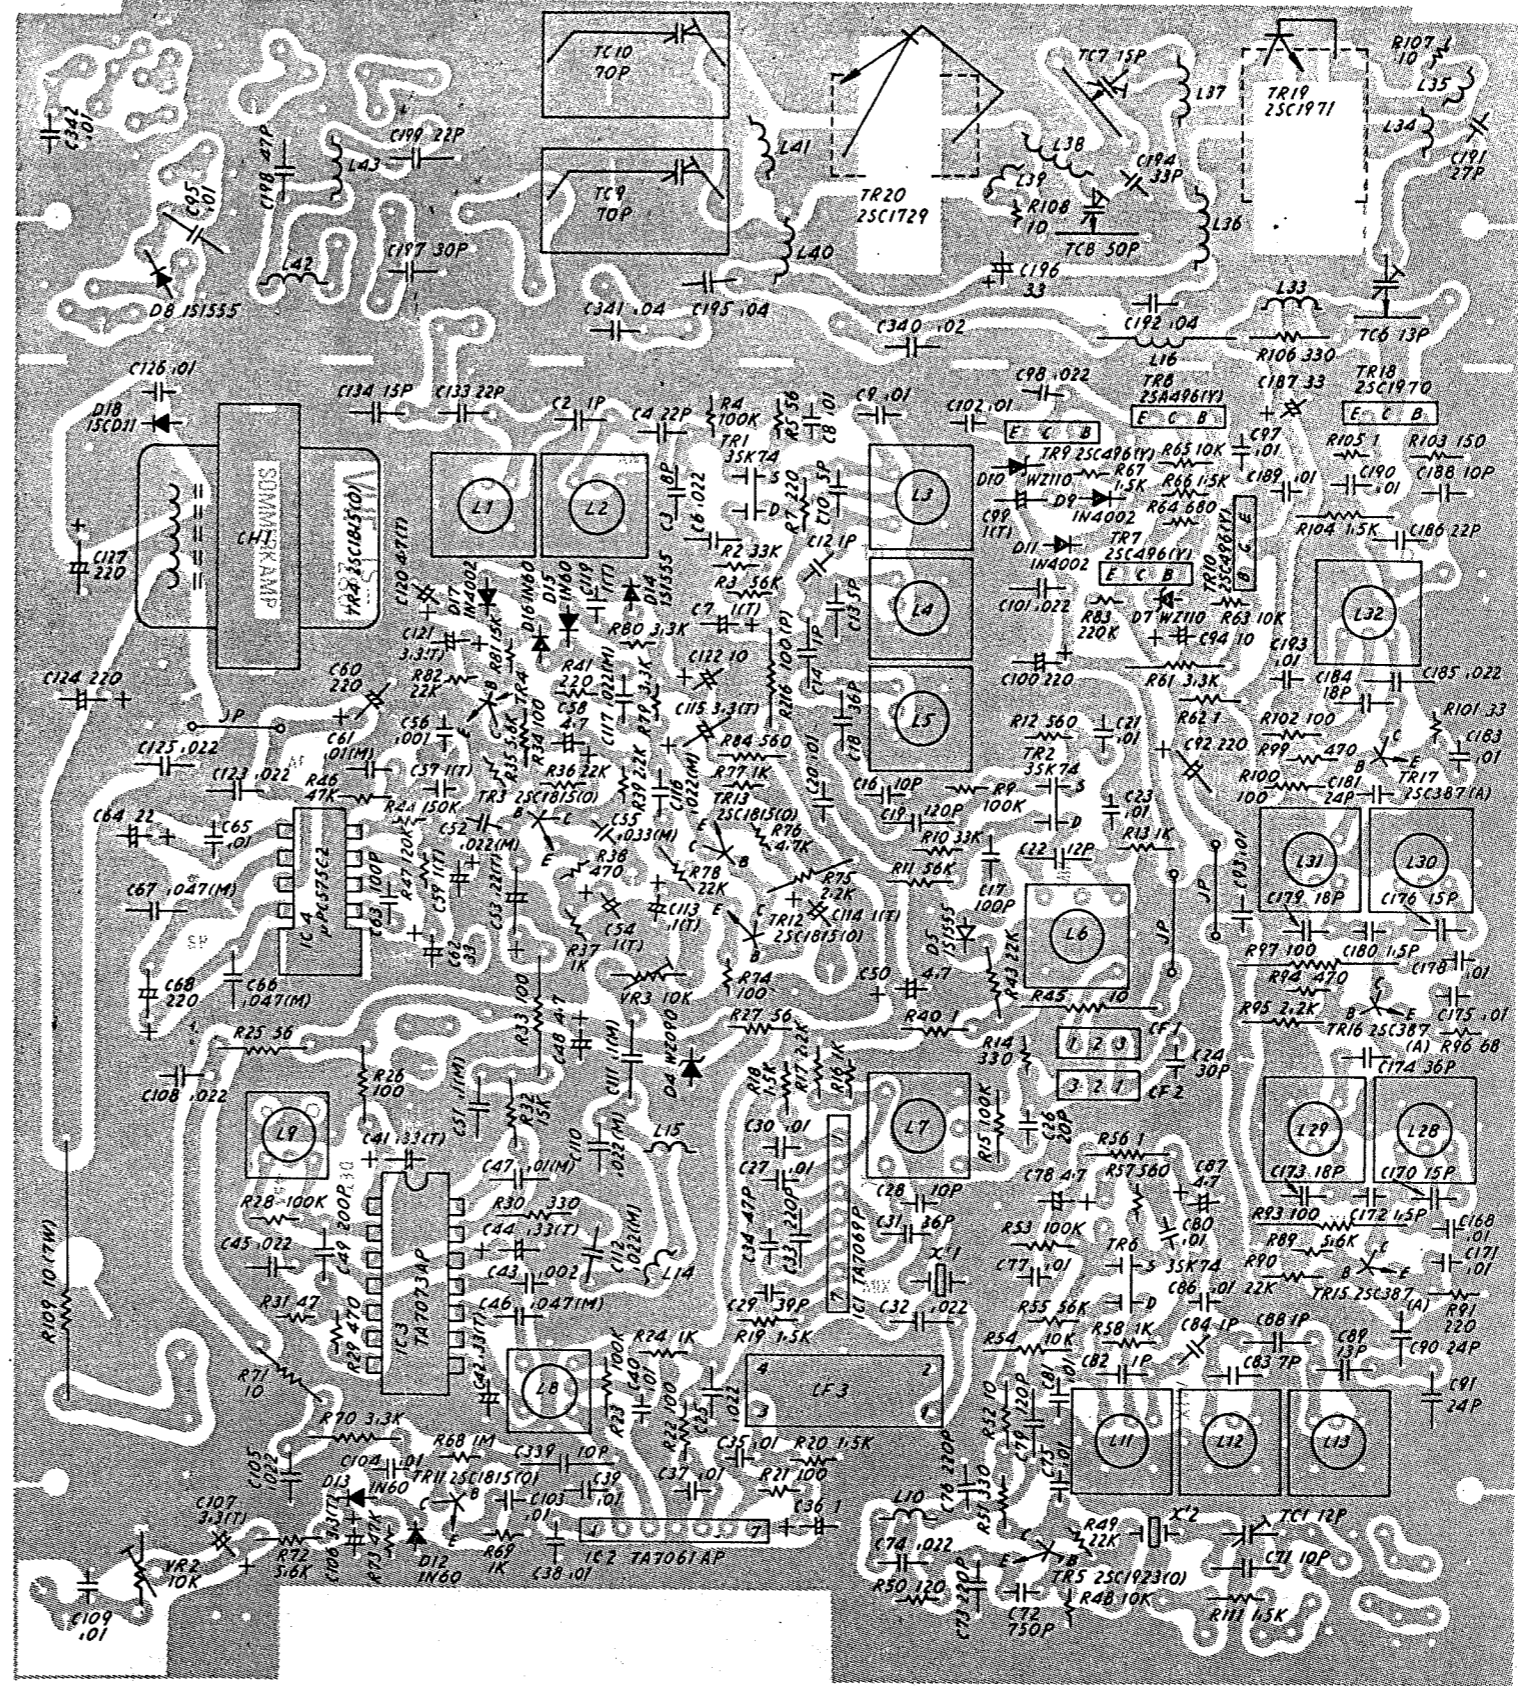

MD-ELEKTRONIK
HORST DELFS
Fernsichttechnikermeister
Radio-Fernsehen-Phono-Funktechnik
Rotor-Block 1, Telefon 0795121910
7180 CRAILSHEIM