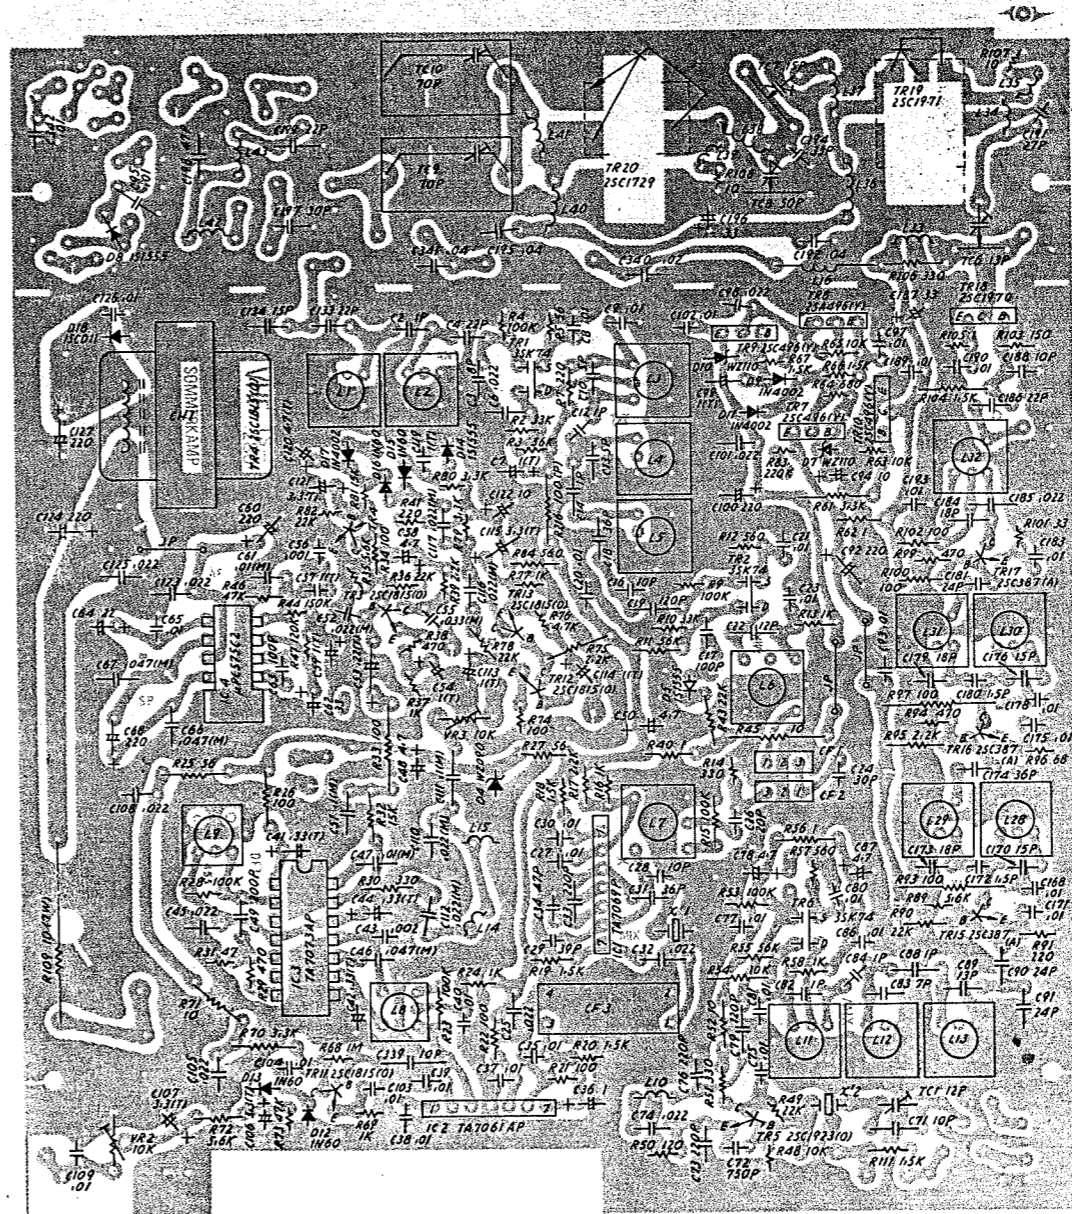

PRINTED CIRCUIT BOARD PARTS LAYOUT (main)