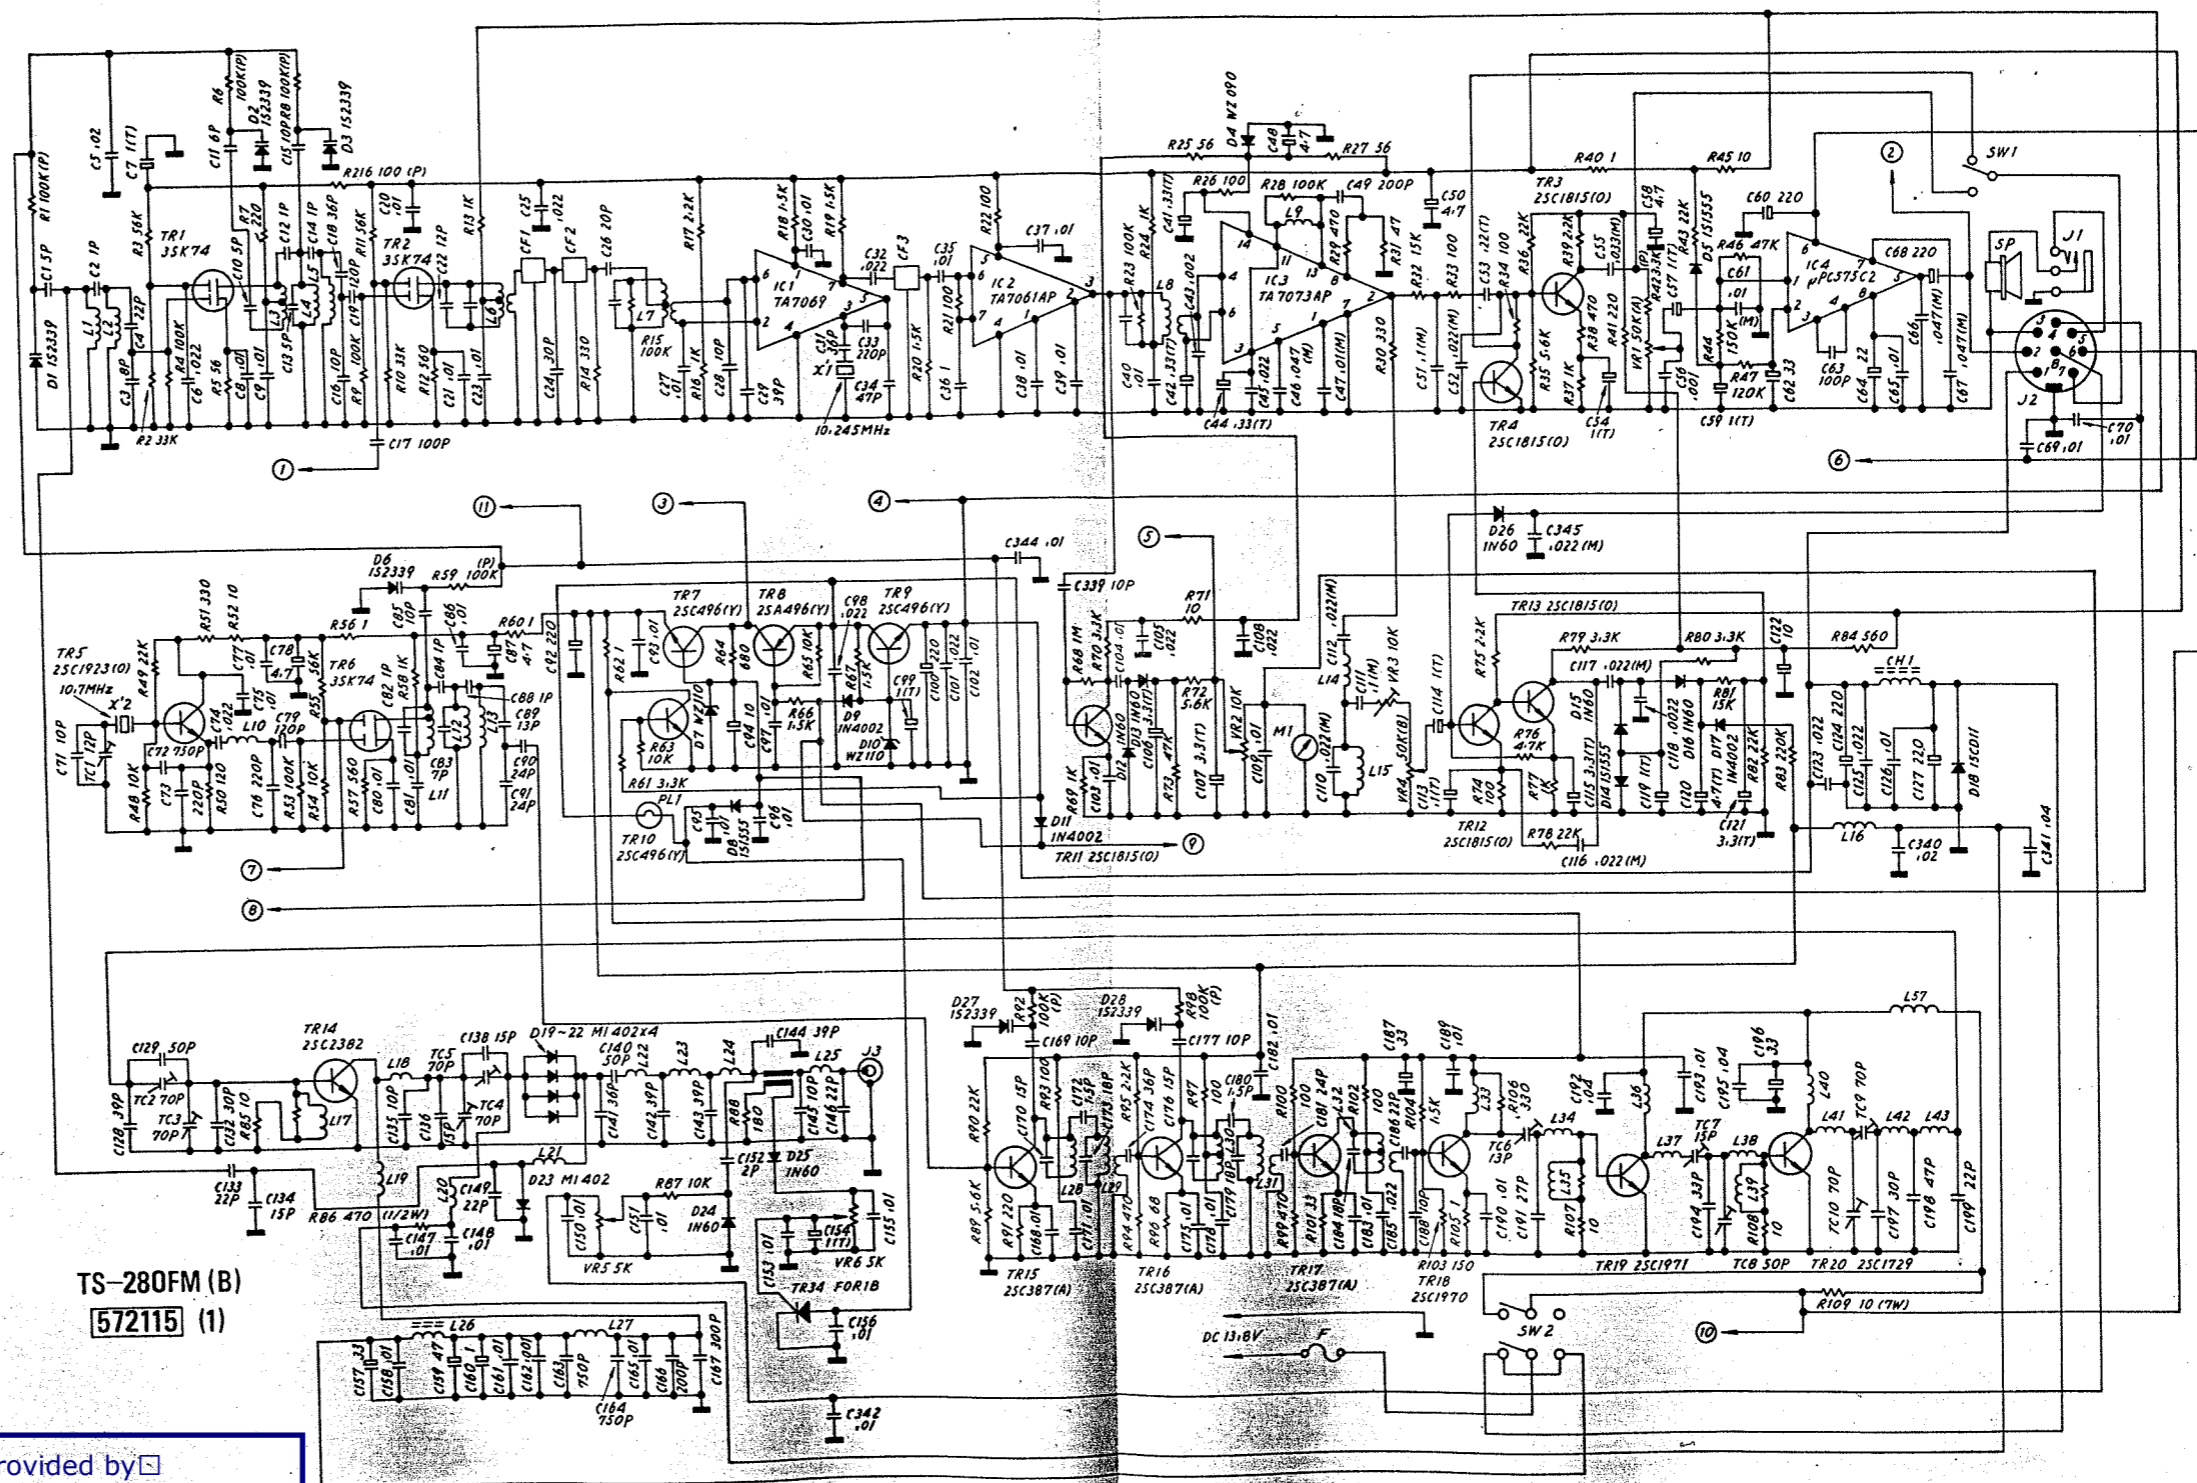

Provided by
<http://www.yaesu-museum.com>
 Scanned by IW5DBZ
 Downloaded by
 Amateur Radio Directory

CIRCUIT DIAGRAM

LED DISPLAY WIRING DIAGRAM

CIRCUIT DIAGRAM

TS-280FM (B)
572115 (1)

Provided by <http://www.yaesu-museum.com>