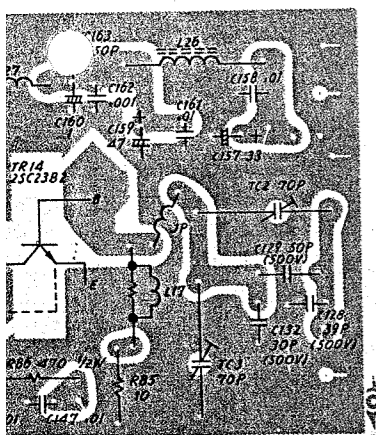

CIRCUIT DIAGRAM

Provided by ☐ <http://www.yaesu-museum.com>
☐
Scanned by IW5DBZ ☐
☐
Downloaded by ☐ Amateur Radio Directory

HD-ELEKTRONIK
HORST DELES
Radio-Fernsehentechnikmeister
Roter Buck 1, Telefon 0795/721910
7180 CRAILSHEIM