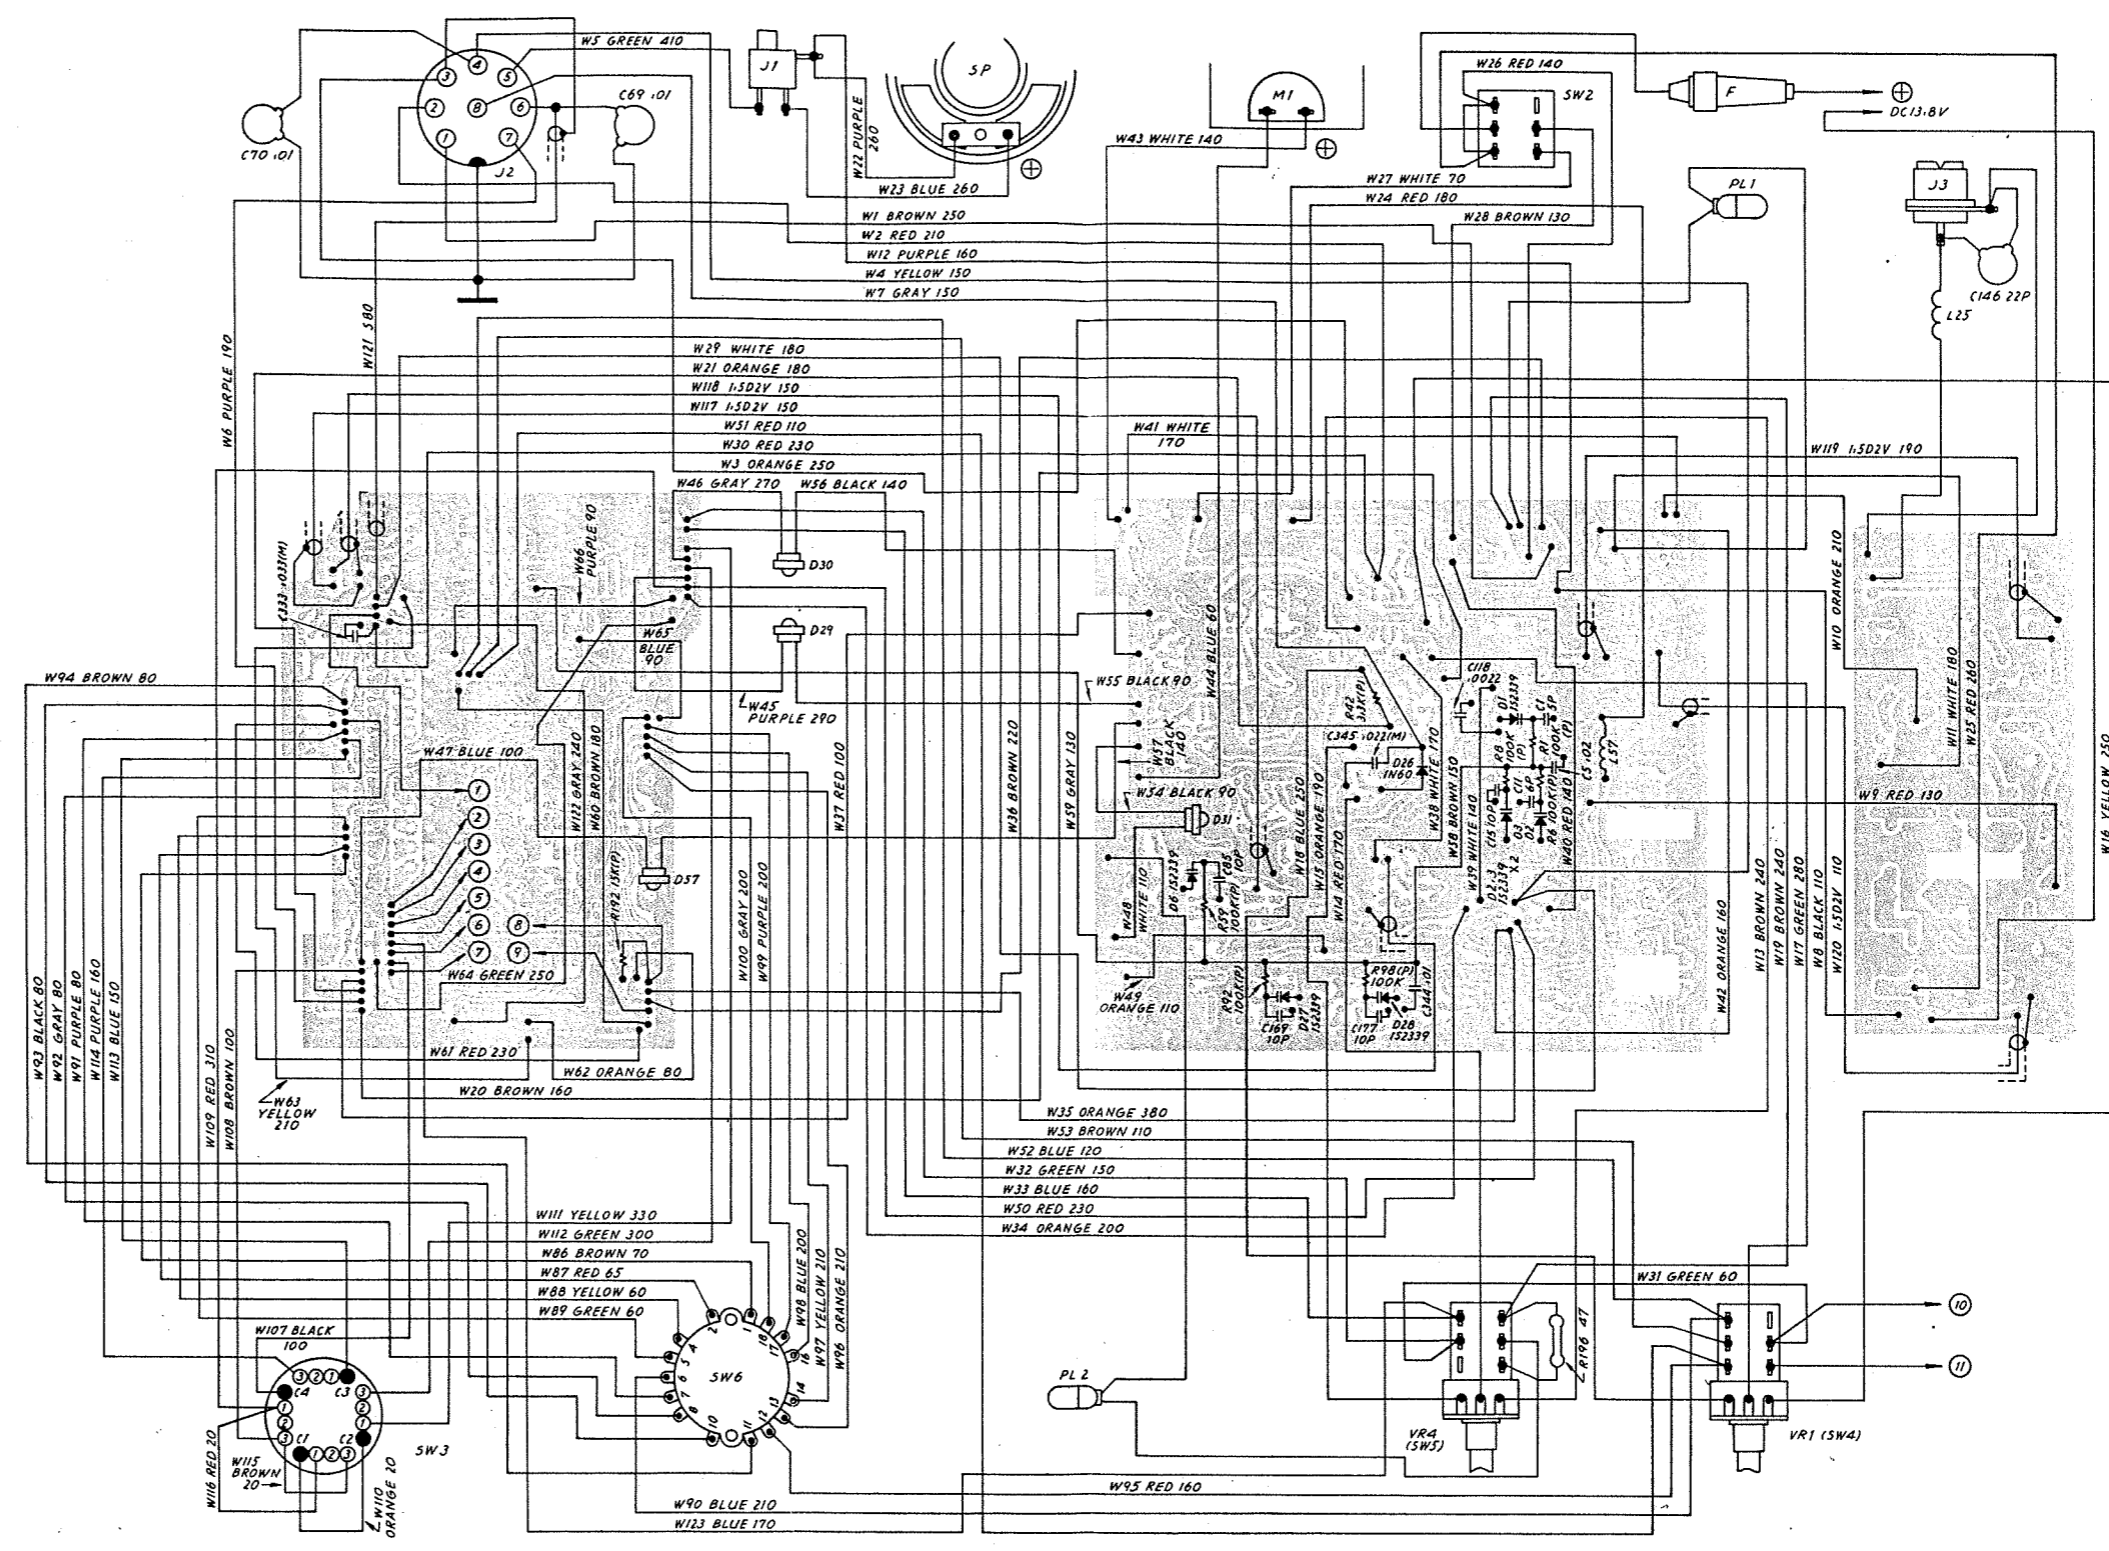

INTERCONNECTION WIRING DIAGRAM

X'8
X'9
X'10
X'11
C238
31.728125MHz
31.978125MHz
32.228125MHz
32.478125MHz

Provided by <http://www.yaesu-museum.com>
 Scanned by IW5DBZ
 Downloaded by Amateur Radio Directory

Provided by
<http://www.yaesu-museum.com>
 Scanned by IW5DBZ
 Downloaded by
 Amateur Radio Directory

CIRCUIT DIAGRAM

LED DISPLAY WIRING DIAGRAM

CIRCUIT DIAGRAM

TS-280FM (B)
572115 (1)

Provided by <http://www.yaesu-museum.com>